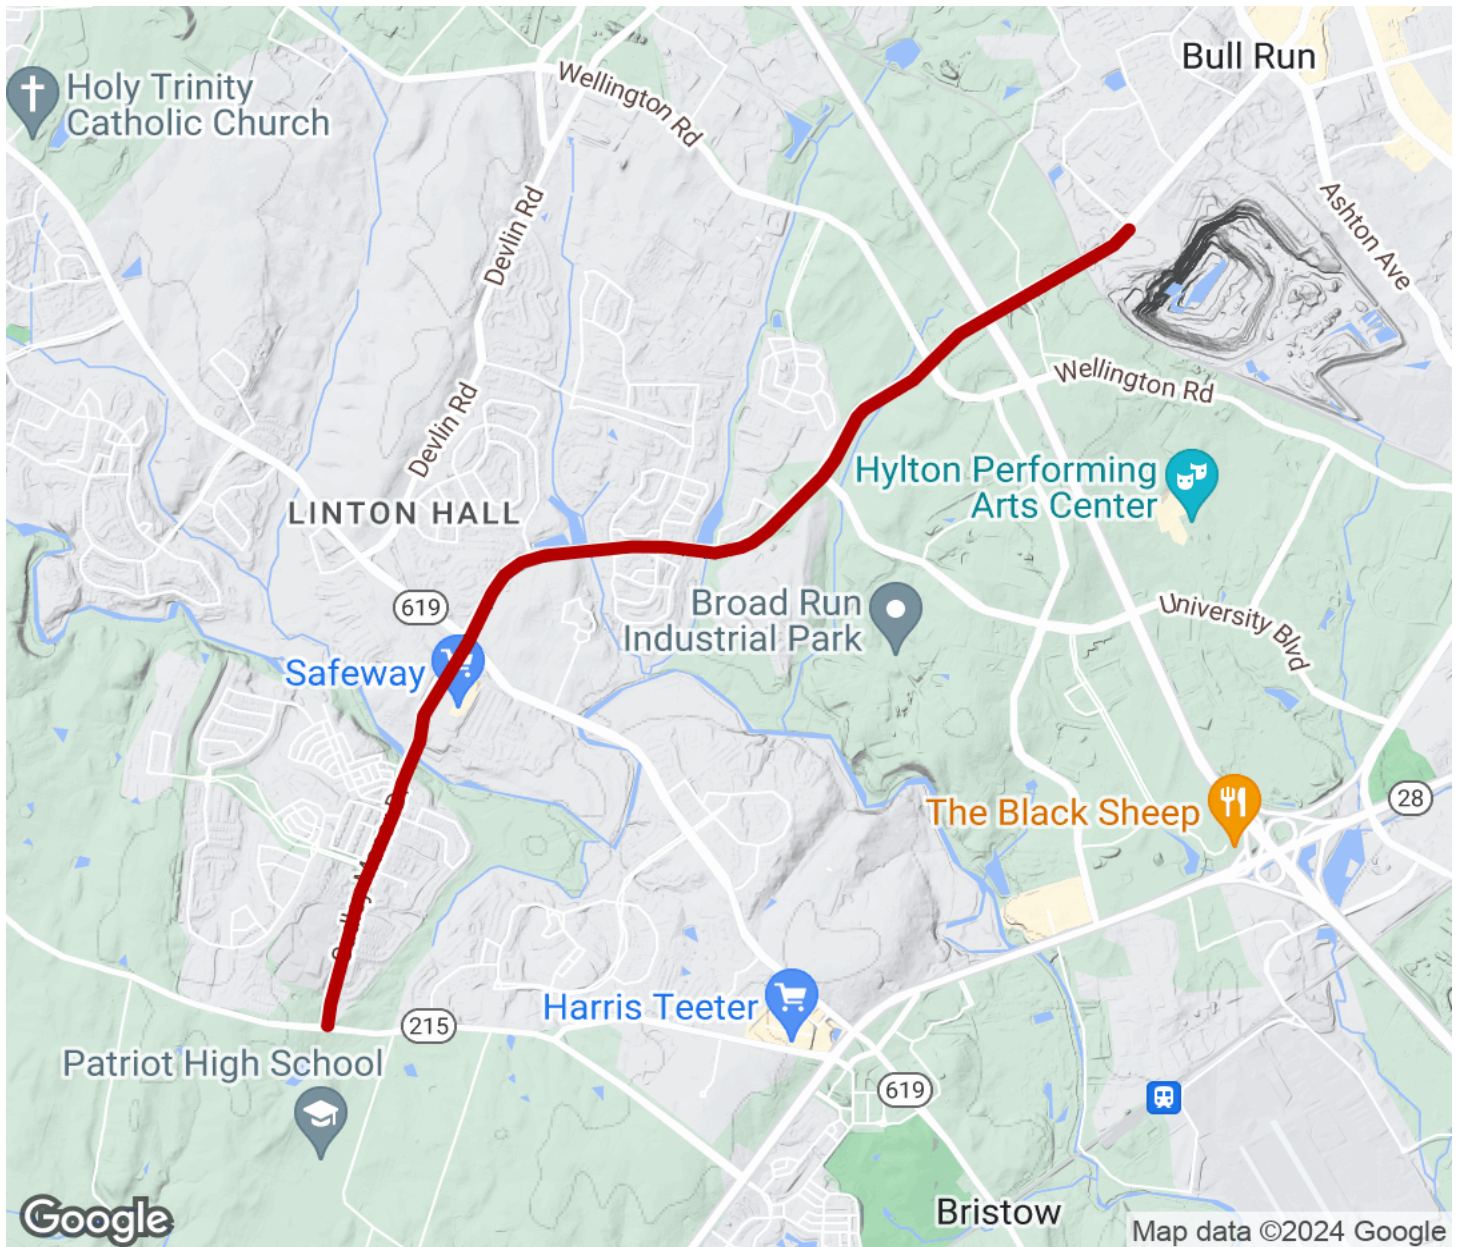

Sudley Manor Drive Trail

Virginia

Trailhead

Restroom

Parking

Water Fountain

Tunnel

TrailLink
by Rails-to-Trails Conservancy

TrailLink.com