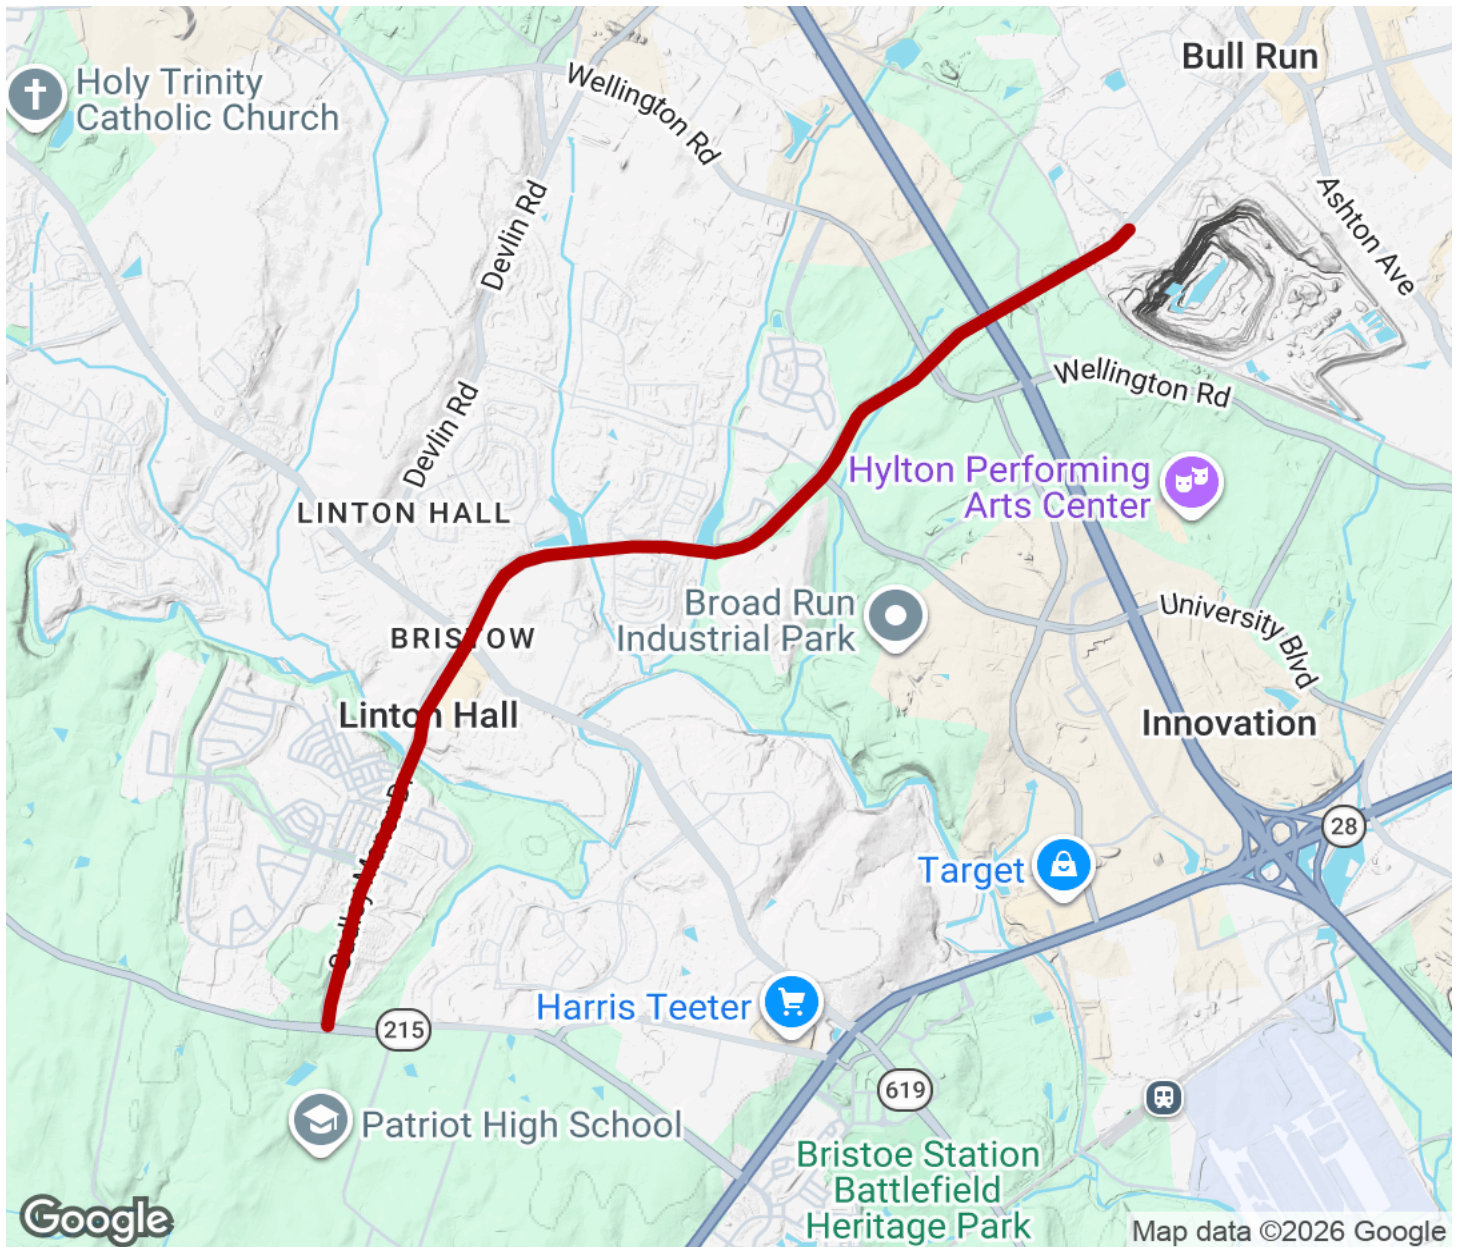

Sudley Manor Drive Trail

Virginia

Trailhead

Restroom

Parking

Water Fountain

Tunnel

TrailLink
by Rails-to-Trails Conservancy

TrailLink.com