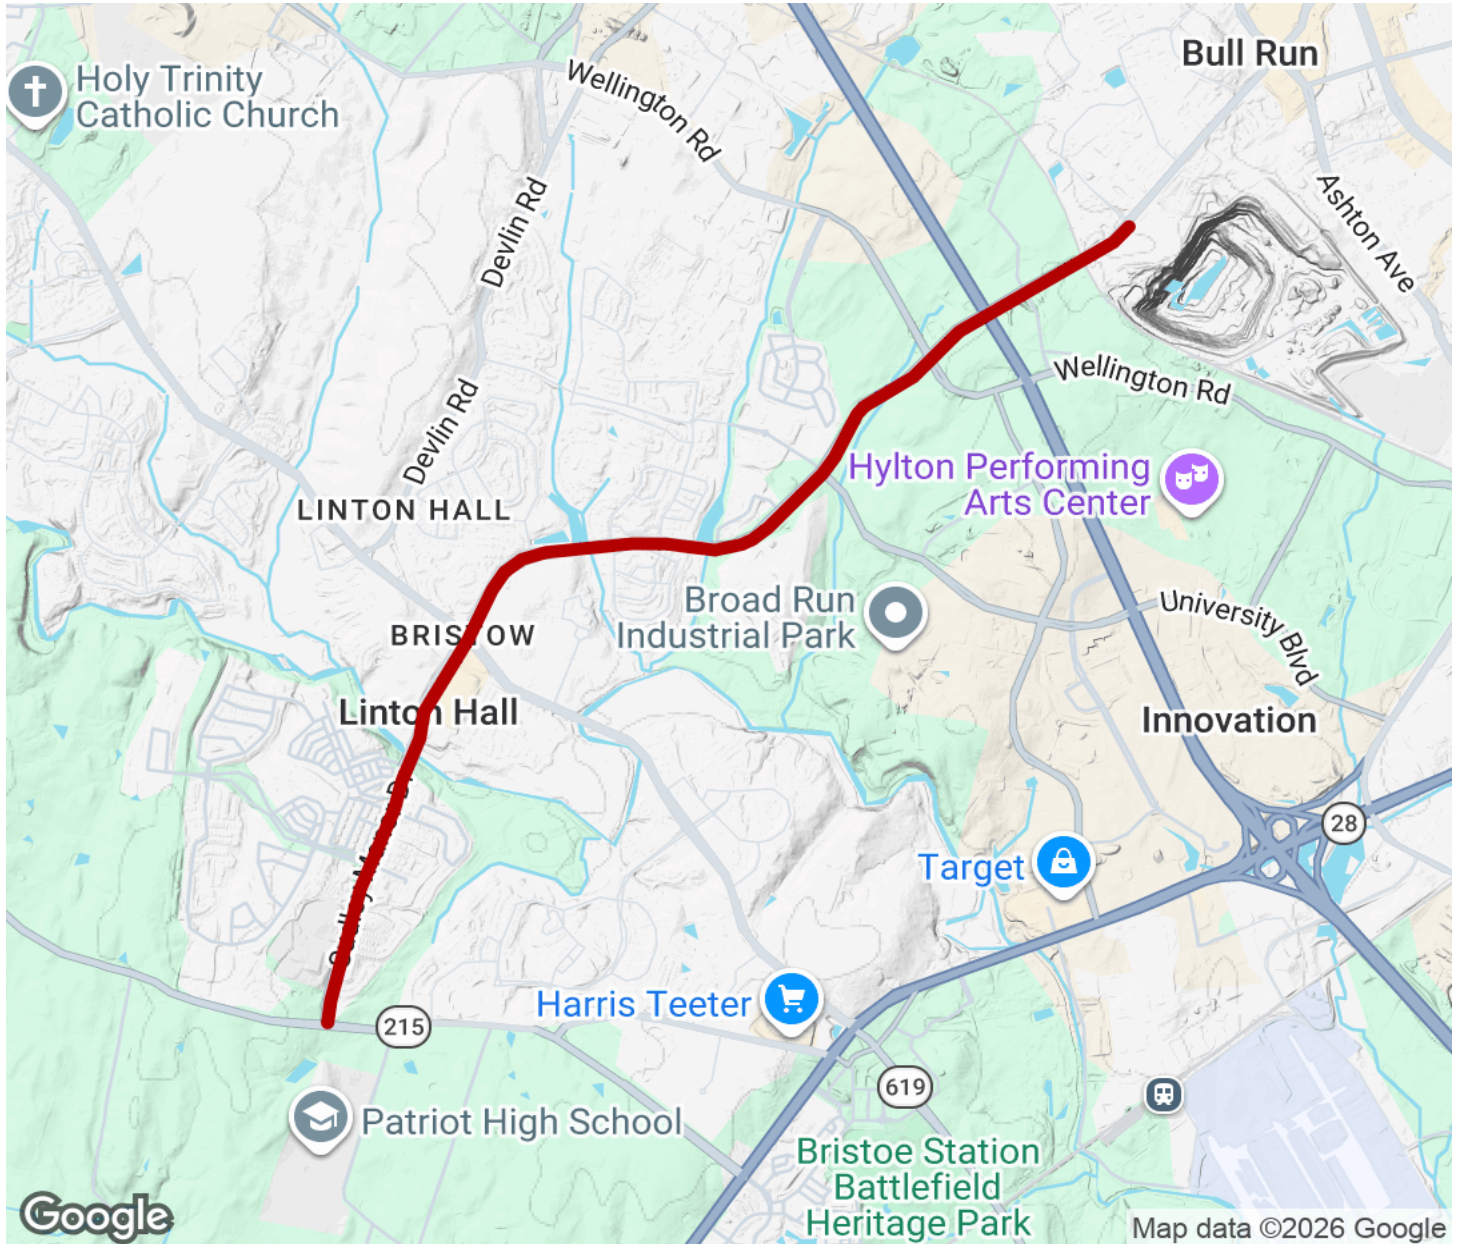

Sudley Manor Drive Trail

Virginia

Trailhead

Restroom

Parking

Water Fountain

Tunnel

TrailLink
by Rails-to-Trails Conservancy

TrailLink.com