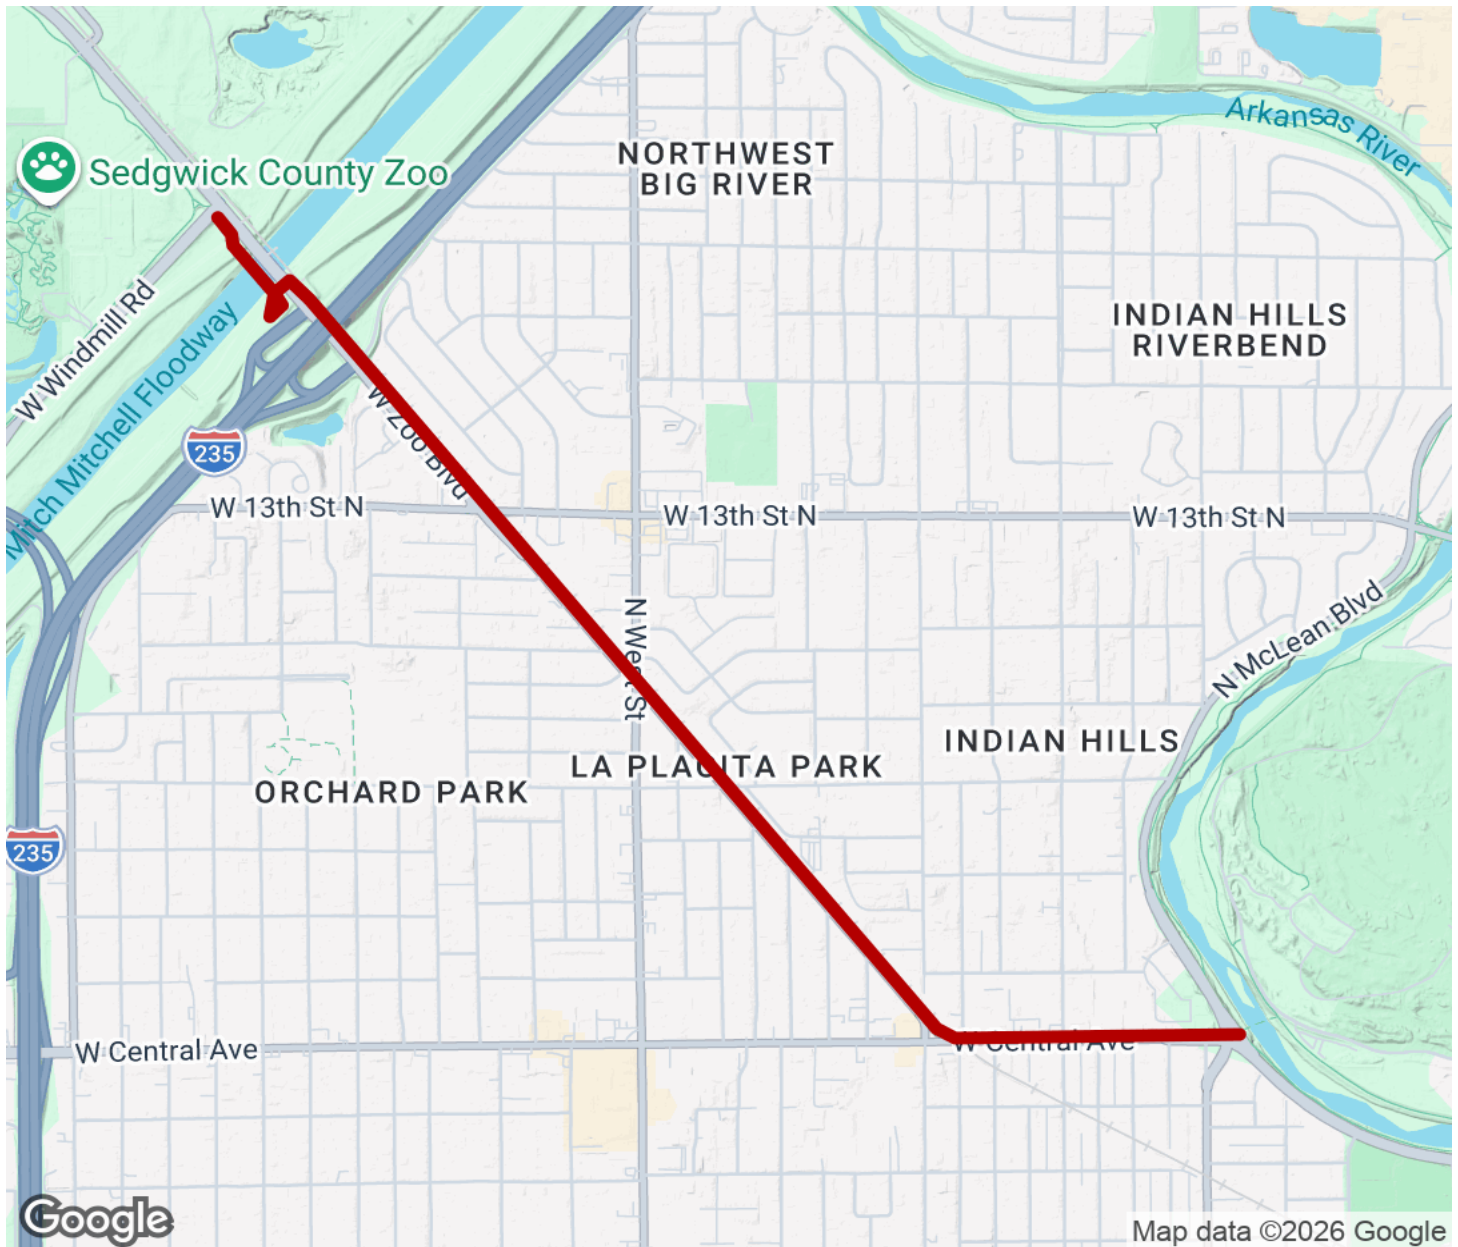

Zoo Boulevard Path

Kansas

Trailhead

Restroom

Parking

Water Fountain

Tunnel

TrailLink
by Rails-to-Trails Conservancy

TrailLink.com