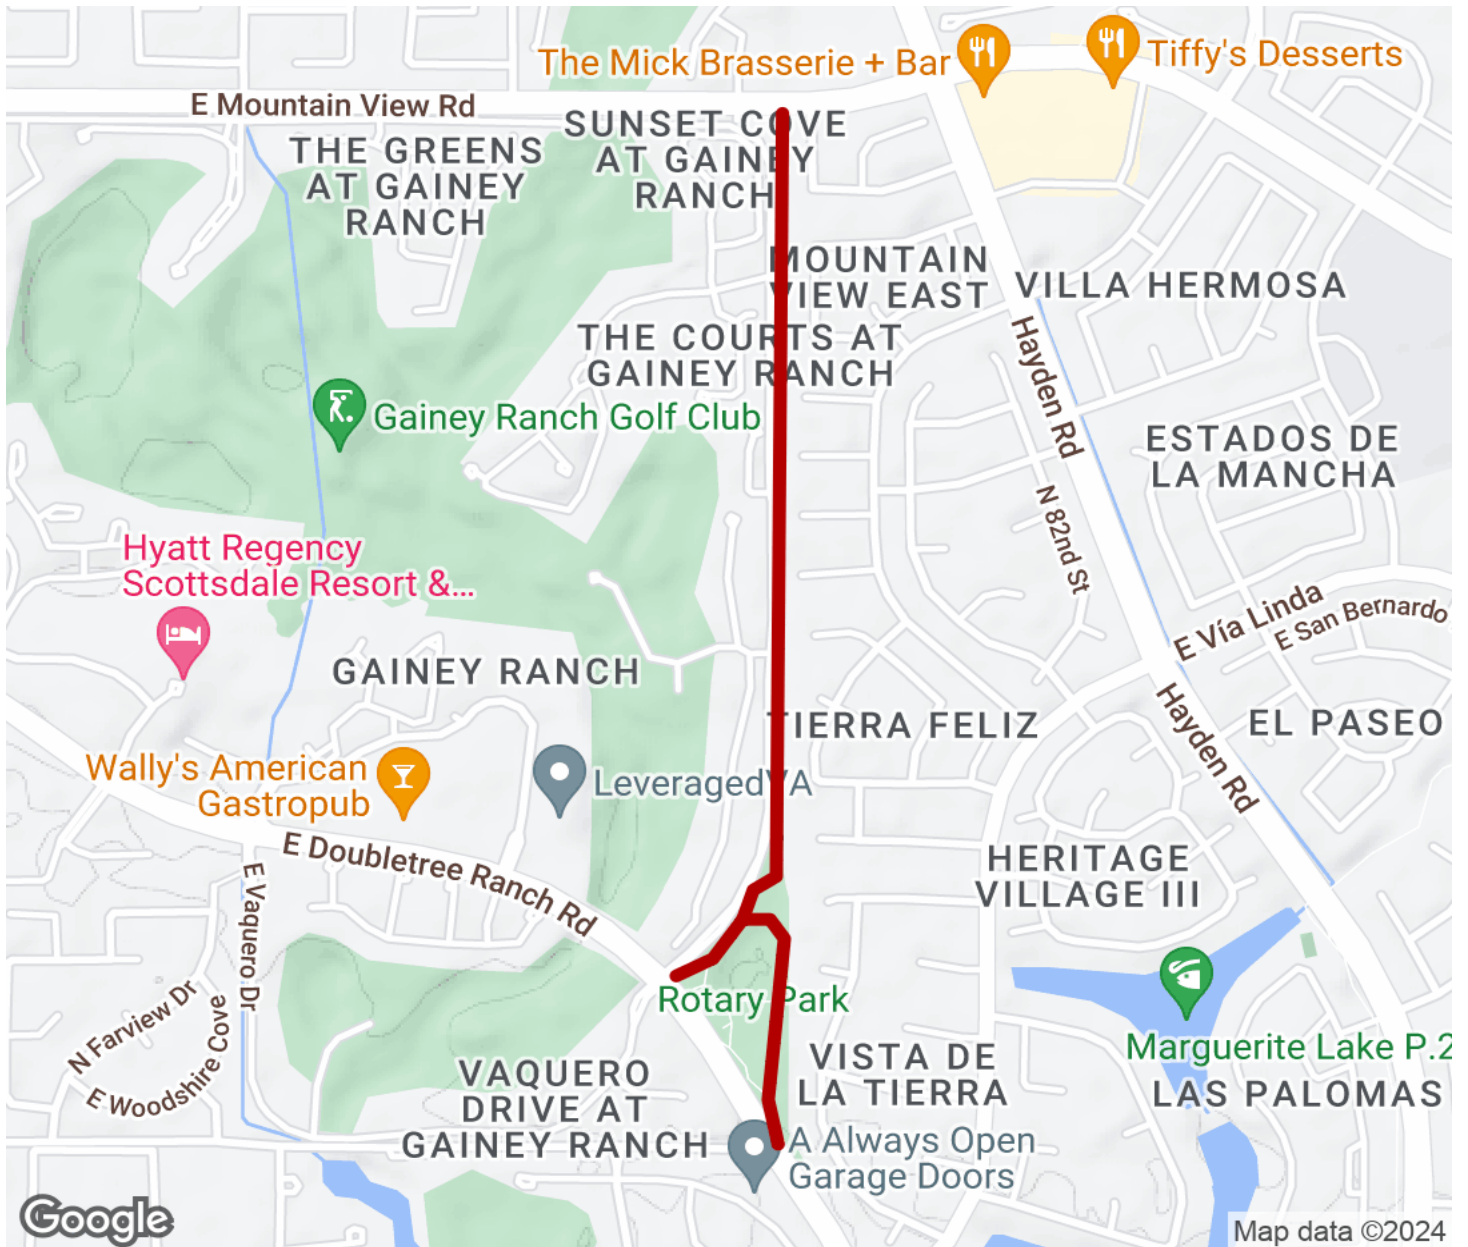

2024

TrailLink Unlimited

Guides

Gainey Ranch Road Trail

Arizona

Gainey Ranch Road Trail

Arizona

This short trail parallels Gainey Ranch Road from Scottsdale Rotary Park to E. Mountain View Road. It offers a great family

This short trail parallels Gainey Ranch Road from Scottsdale Rotary Park to E. Mountain View Road. It offers a great family recreation opportunity to nearby residents.

Gainey Ranch Road Trail

Arizona

States: Arizona

Counties: Maricopa

Length: 1.1miles

Trail end points: E. Mountain View Rd. to
Scottsdale Rotary Park at E. Doubletree Ranch
Rd.

Trail surfaces: Concrete

Trail category: Greenway/Non-RT

Trail activities: Bike,Inline
Skating,Wheelchair Accessible,Walking

Parking & Trail Access

Parking and restrooms for the Gainey Ranch Road Trail are available at Scottsdale Rotary Park (7959 E. Doubletree Ranch) in Scottsdale.

Gainey Ranch Road Trail

Arizona

Trailhead

Restroom