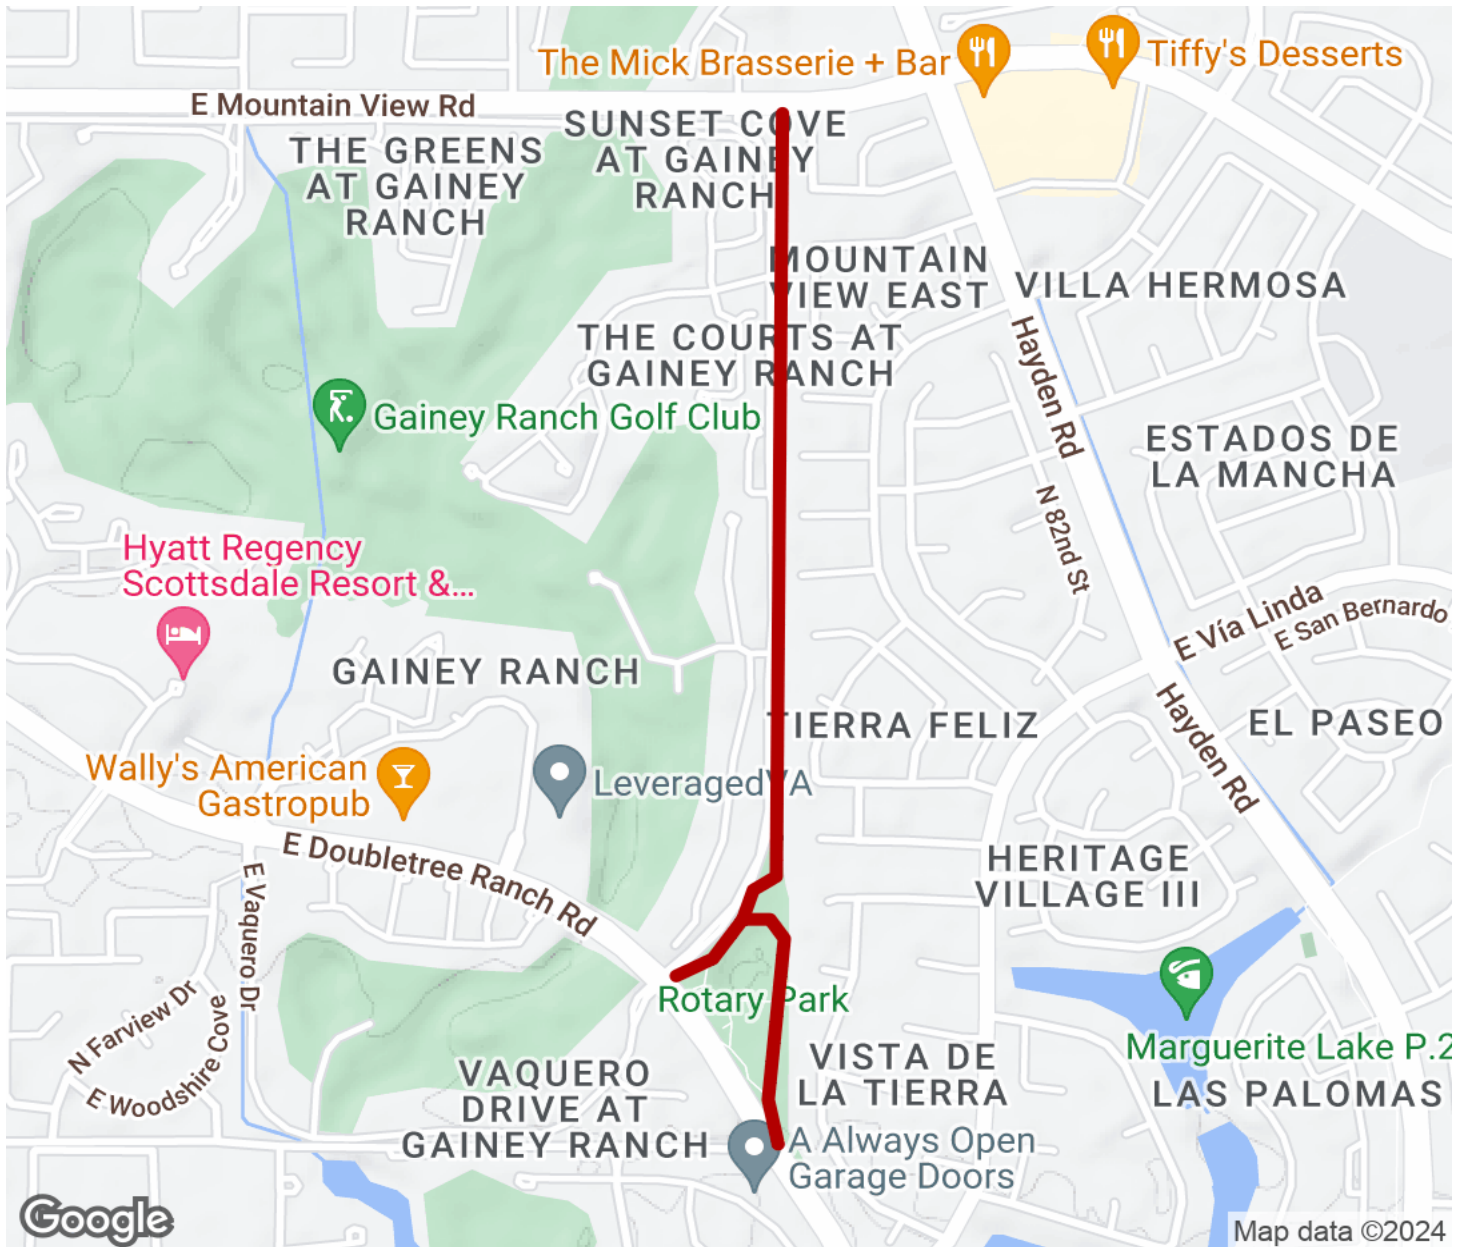

2024

TrailLink Unlimited

Guides

**Gainey Ranch
Road Trail**
Arizona

Gainey Ranch Road Trail

Arizona

This short trail parallels Gainey Ranch Road from Scottsdale Rotary Park to E. Mountain View Road. It offers a great family

This short trail parallels Gainey Ranch Road from Scottsdale Rotary Park to E. Mountain View Road. It offers a great family recreation opportunity to nearby residents.

Gainey Ranch Road Trail

Arizona

States: Arizona

Counties: Maricopa

Length: 1.1miles

Trail end points: E. Mountain View Rd. to
Scottsdale Rotary Park at E. Doubletree Ranch
Rd.

Trail surfaces: Concrete

Trail category: Greenway/Non-RT

Trail activities: Bike,Inline
Skating,Wheelchair Accessible,Walking

Parking & Trail Access

Parking and restrooms for the Gainey Ranch Road Trail are available at Scottsdale Rotary Park (7959 E. Doubletree Ranch) in Scottsdale.

Gainey Ranch Road Trail

Arizona

Trailhead

Restroom