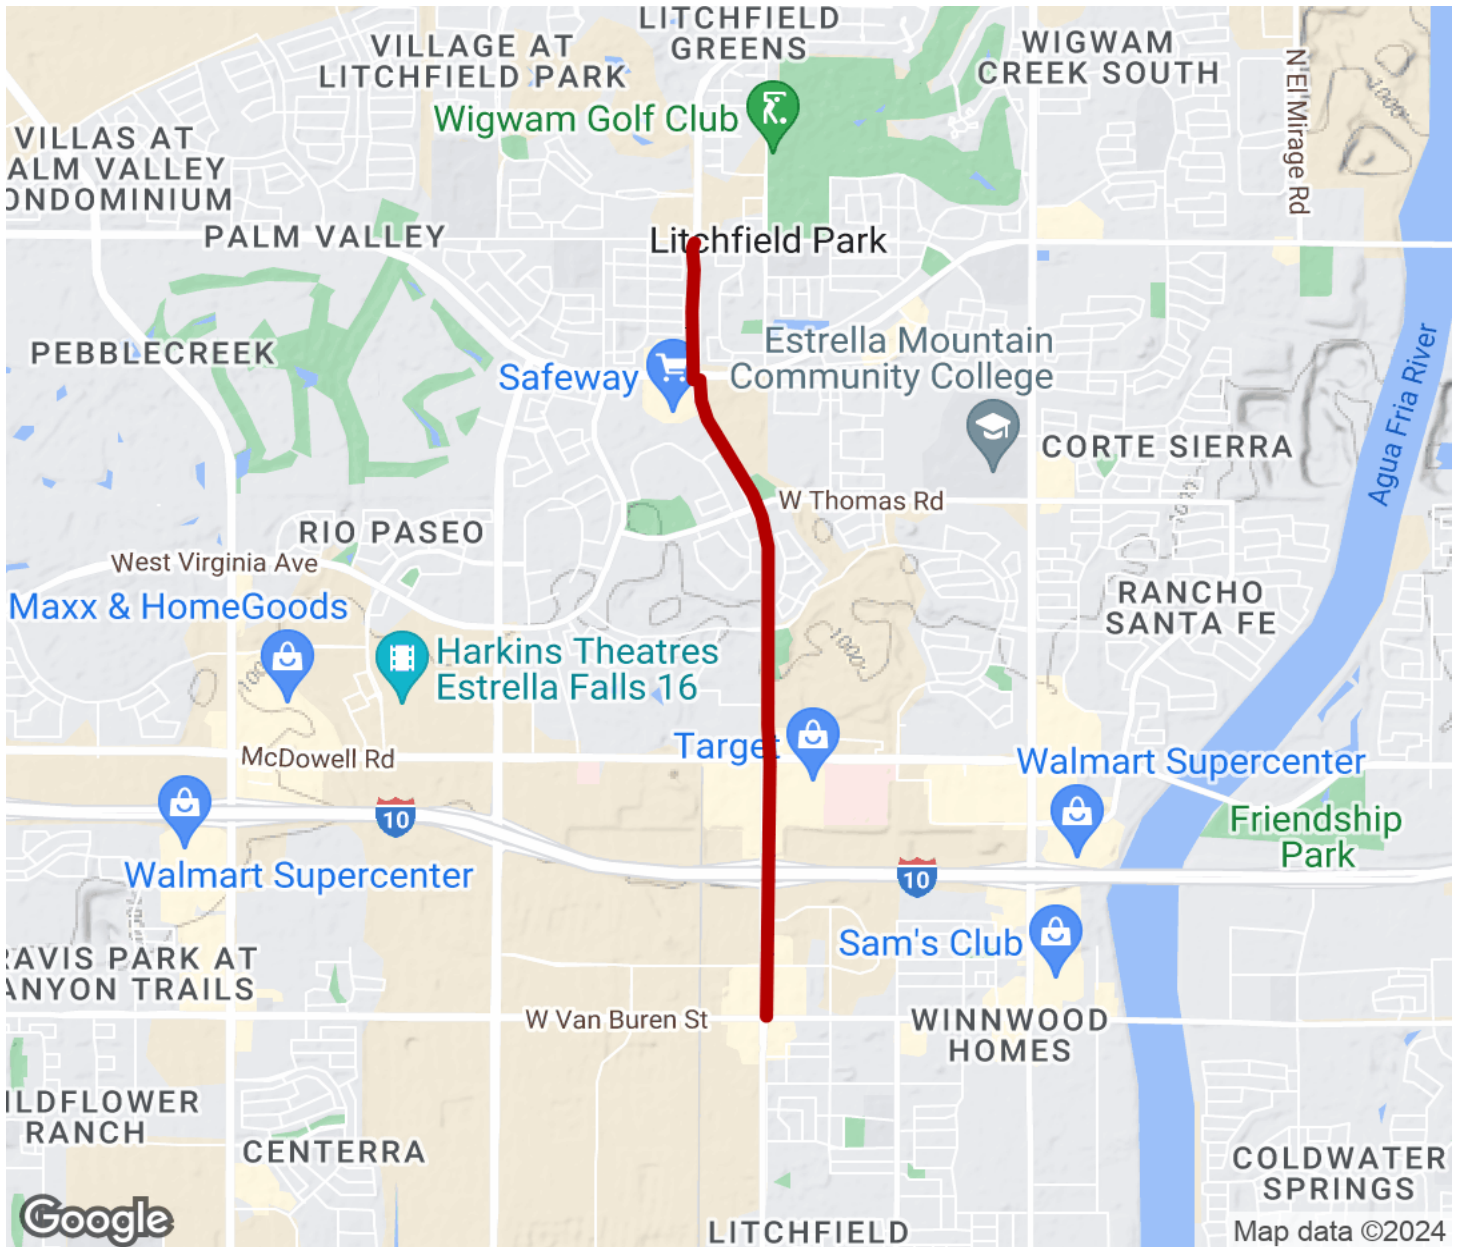

Litchfield Road Path

Arizona

Trailhead

Restroom

Parking

Water Fountain

Tunnel

TrailLink
by Rails-to-Trails Conservancy

TrailLink.com