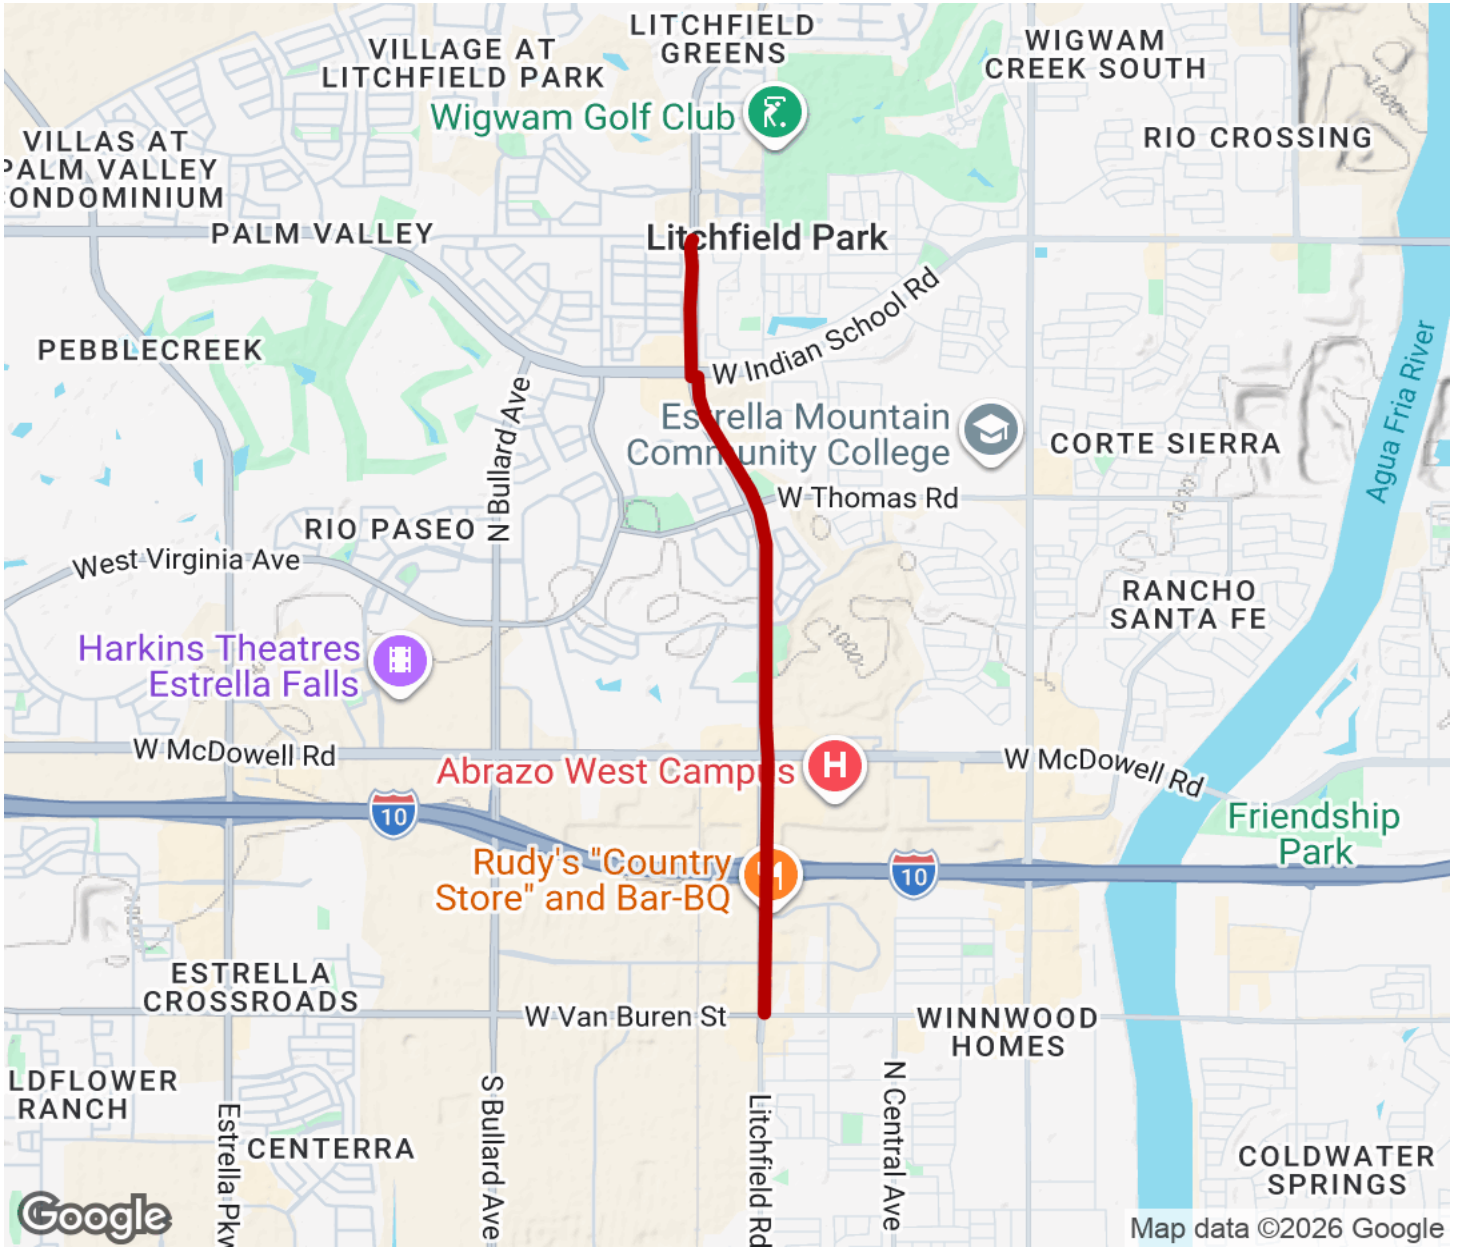

2026

TrailLink Unlimited 

Guides

**Litchfield
Road Path**
Arizona

Litchfield Road Path

Arizona

This sidepath along Litchfield Road serves to connect the communities of Litchfield Park and Goodyear, just outside of

This sidepath along Litchfield Road serves to connect the communities of Litchfield Park and Goodyear, just outside of Phoenix. The utilitarian-style path is not a destination, but it is valuable as a crucial link for locals to parks, businesses and residences.

Litchfield Road Path

Arizona

States: Arizona

Counties: Maricopa

Length: 3.1miles

Trail end points: N. Litchfield Rd. and W. Wigwam Rd. to N. Litchfield Rd. and W. Van Buren St.

Trail surfaces: Concrete

Trail category: Greenway/Non-RT

Litchfield Road Path

Arizona

Trailhead

Restroom

Parking

Water Fountain

Tunnel

TrailLink
by Rails-to-Trails Conservancy