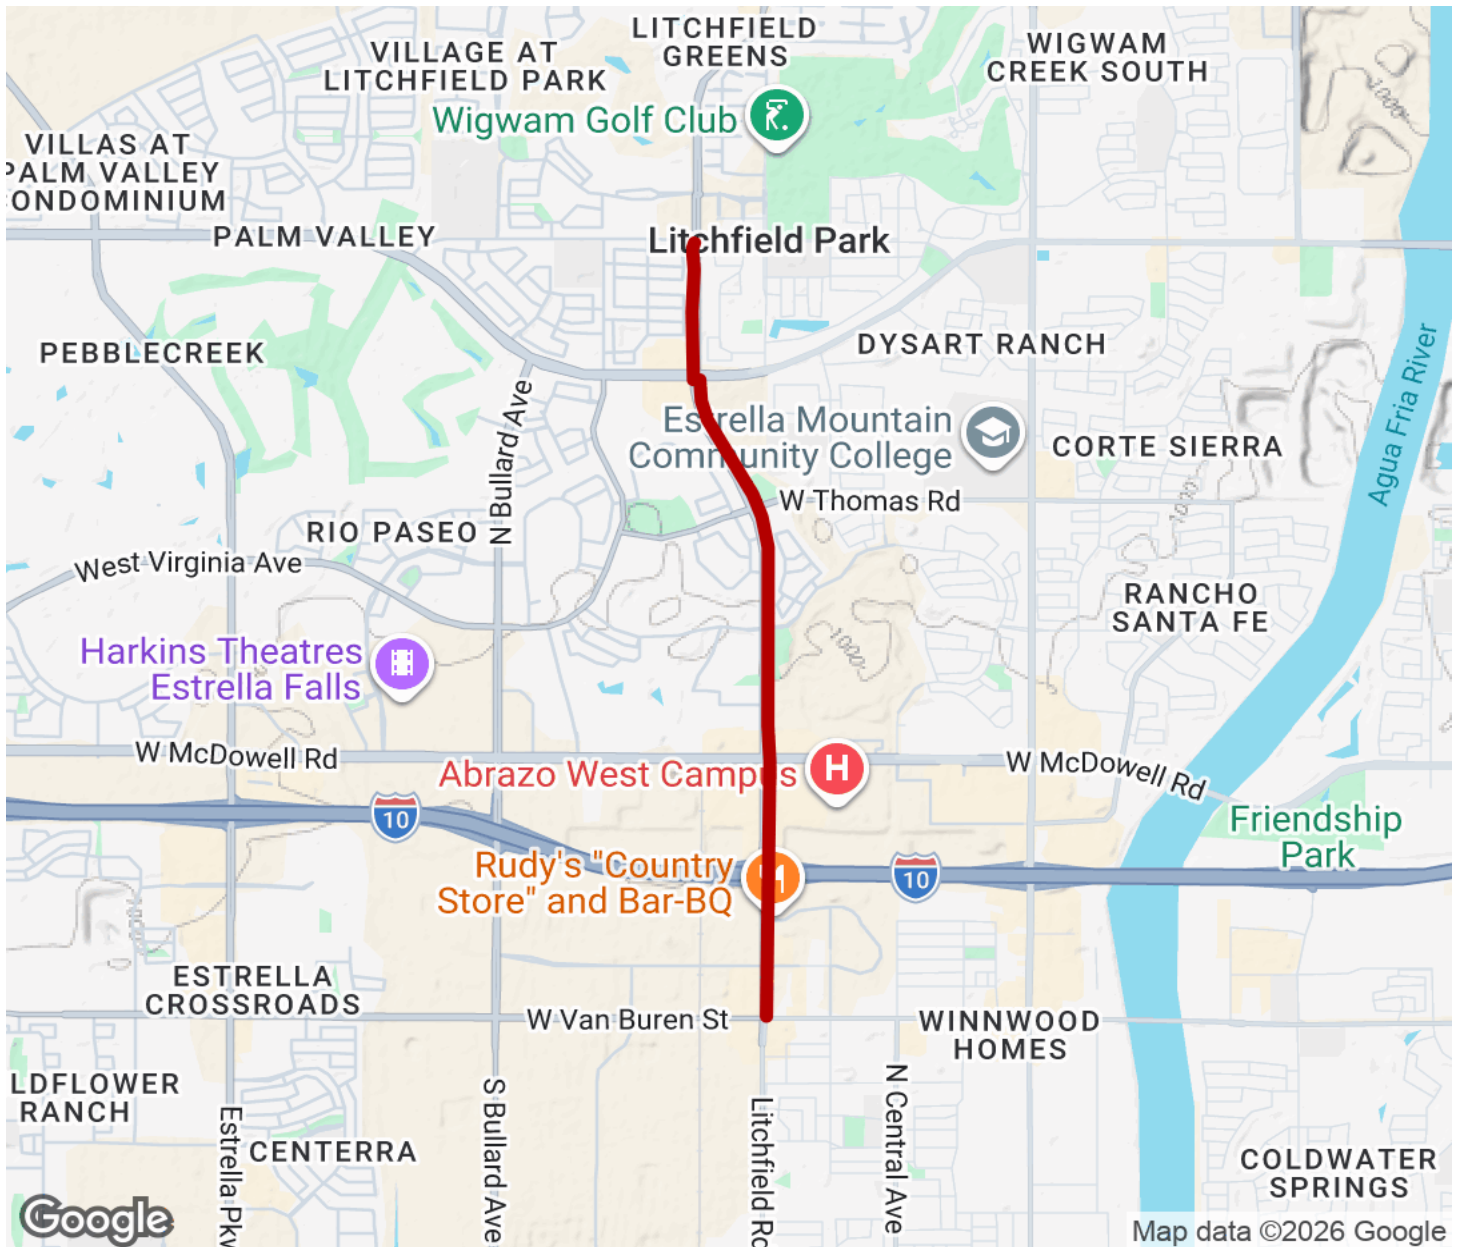

2026

TrailLink Unlimited

Guides

**Litchfield
Road Path**
Arizona

Litchfield Road Path

Arizona

This sidepath along Litchfield Road serves to connect the communities of Litchfield Park and Goodyear, just outside of

This sidepath along Litchfield Road serves to connect the communities of Litchfield Park and Goodyear, just outside of Phoenix. The utilitarian-style path is not a destination, but it is valuable as a crucial link for locals to parks, businesses and residences.

Litchfield Road Path

Arizona

States: Arizona

Counties: Maricopa

Length: 3.1miles

Trail end points: N. Litchfield Rd. and W. Wigwam Rd. to N. Litchfield Rd. and W. Van Buren St.

Trail surfaces: Concrete

Trail category: Greenway/Non-RT

Litchfield Road Path

Arizona

Trailhead

Restroom

Parking

Water Fountain

Tunnel

TrailLink
by Rails-to-Trails Conservancy