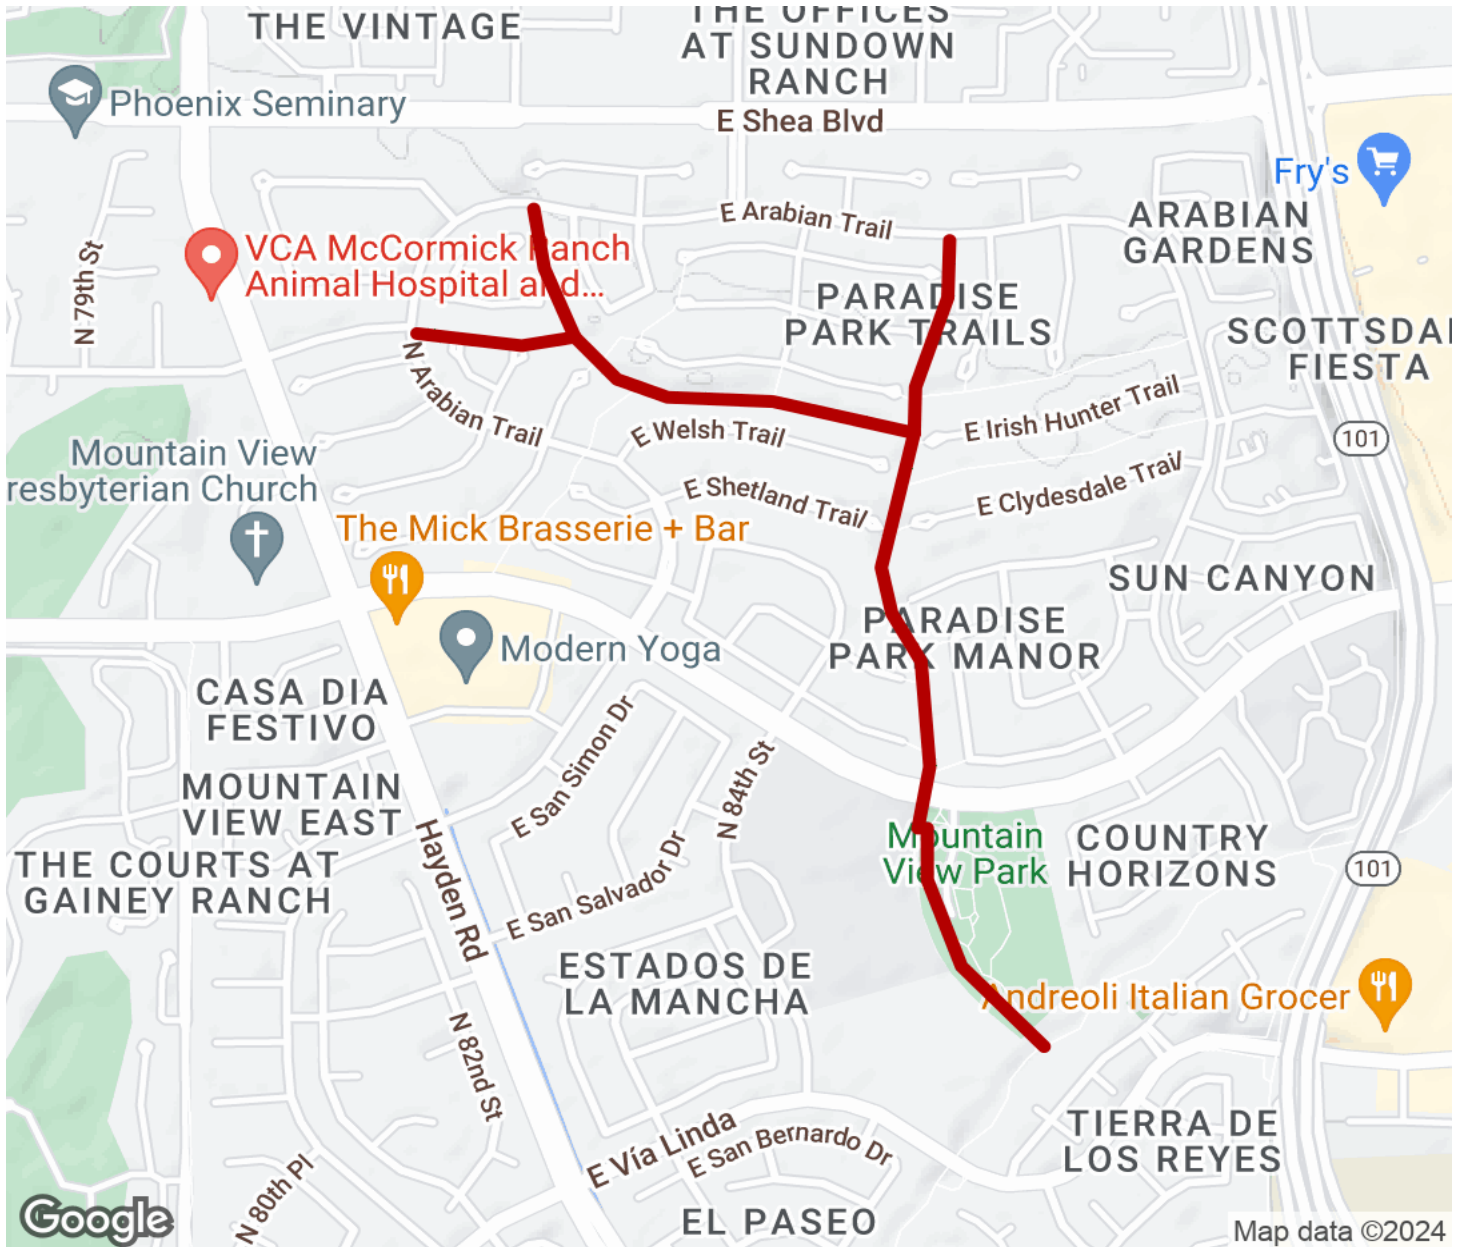

Paradise Park Trail

Arizona

Trailhead

Restroom

Parking

Water Fountain

Tunnel

TrailLink

by Rails-to-Trails Conservancy

[TrailLink.com](https://www.TrailLink.com)