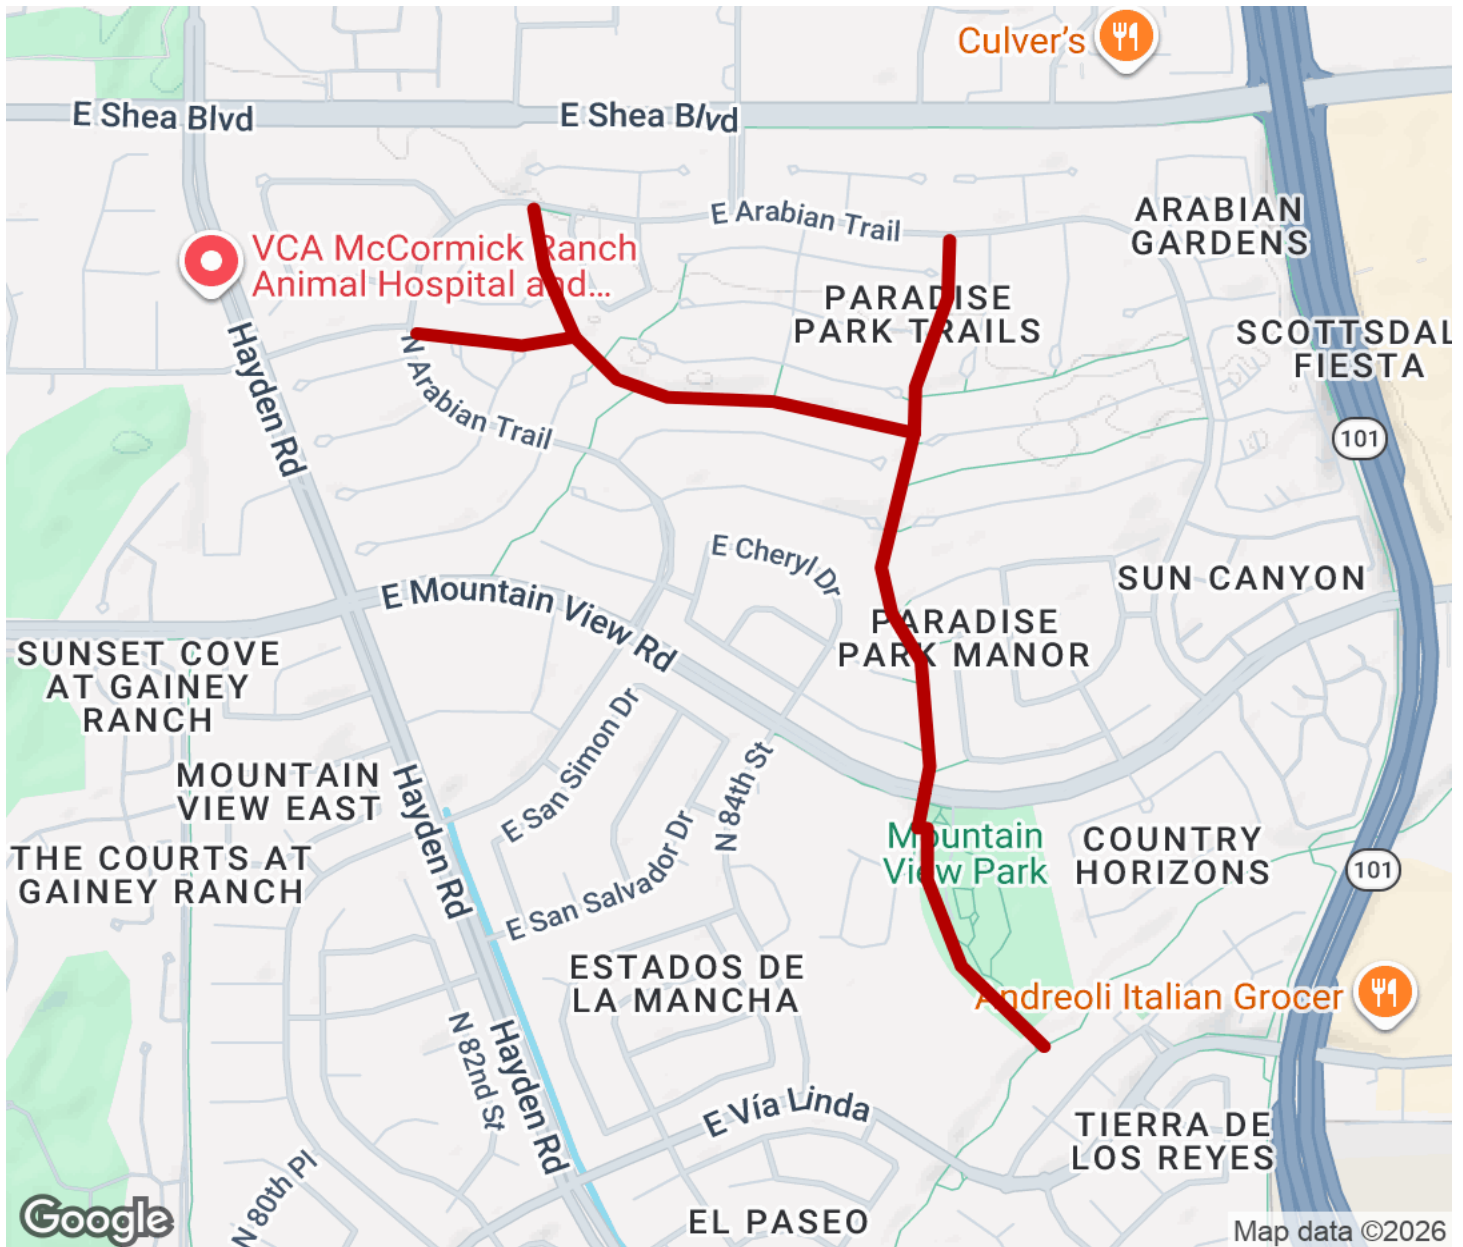

## Paradise Park Trail

Arizona

*This trail and its short spur pass through the communities of Paradise Park Manor and Paradise Park Trails in Scottsdale. While*

This trail and its short spur pass through the communities of Paradise Park Manor and Paradise Park Trails in Scottsdale. While the trail primarily serves residences, it connects to the [Central Arizona Project to Arizona Canal Trail](#), making it a useful link to many of the surrounding areas.

# Paradise Park Trail

Arizona

**States:** Arizona

**Counties:** Maricopa

Length: 1.4miles

**Trail end points:** Central Arizona Project to Arizona Canal Trail in Mountain View Park to Arabian Trl.

**Trail surfaces:** Concrete

## Parking & Trail Access

Parking and restrooms for the Paradise Park Trail are available in Mountain View Park (8625 E. Mountain View Road) in Scottsdale.

# Paradise Park Trail

Arizona

Trailhead

Restroom

Parking

Water Fountain

Tunnel