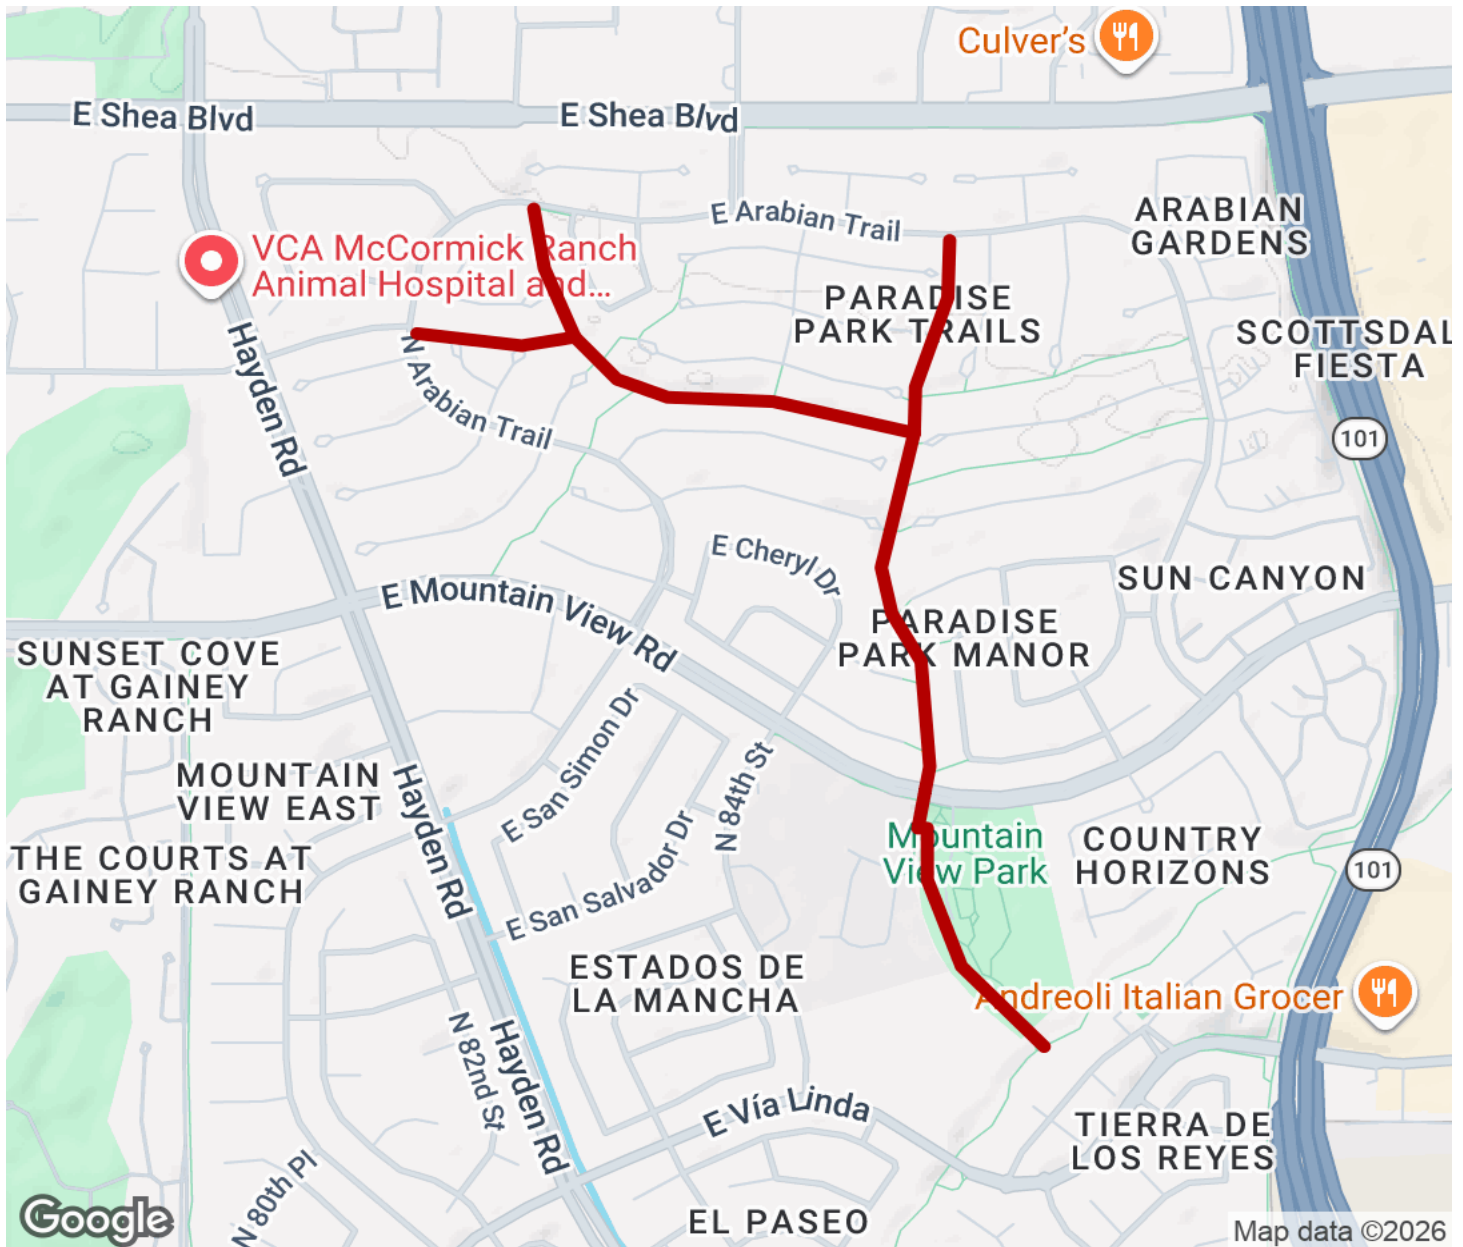

Paradise Park Trail

Arizona

Trailhead

Restroom

Parking

Water Fountain

Tunnel

TrailLink
by Rails-to-Trails Conservancy

TrailLink.com