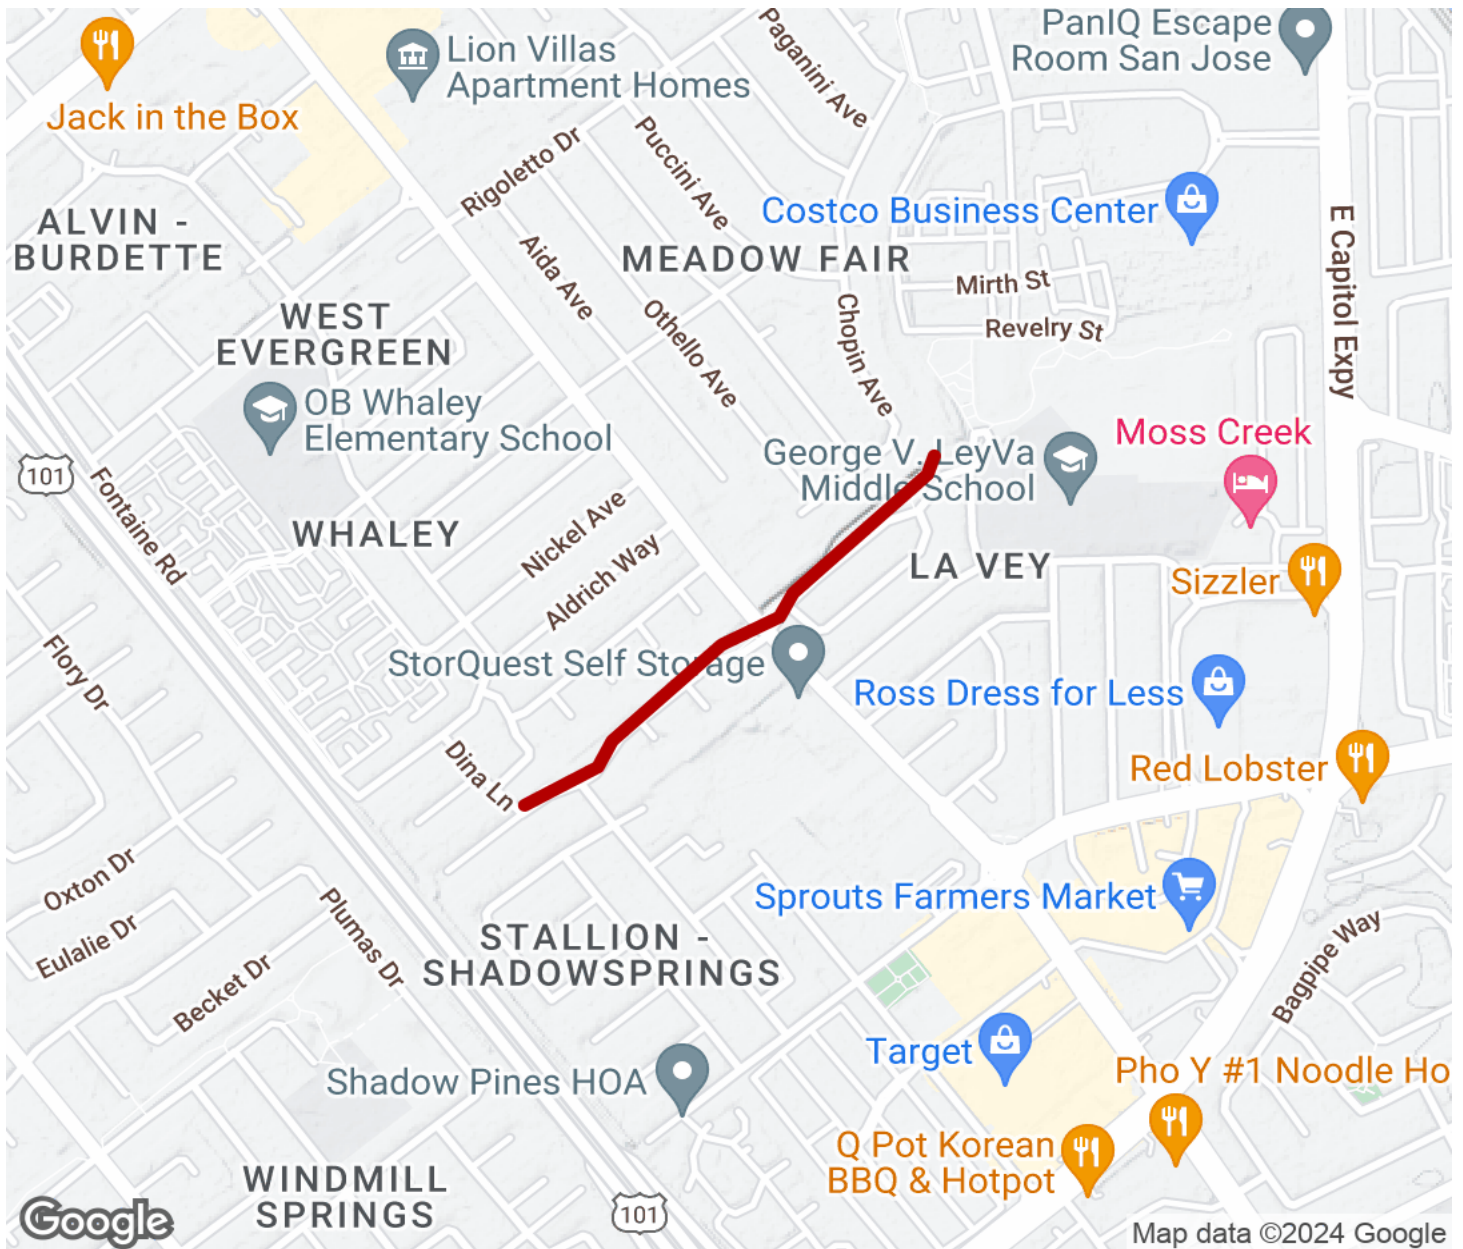

2024

TrailLink Unlimited

Guides

**Barberry
Walkway**
California

Barberry Walkway

California

The Barberry Walkway runs parallel to Barberry Lane between Corda Drive near Meadowfair Park and Dina Lane. There are plans

The Barberry Walkway runs parallel to Barberry Lane between Corda Drive near Meadowfair Park and Dina Lane. There are plans to extend the walkway along the outskirts of the park to Quimby Road.

Barberry Walkway

California

States: California

Counties: Santa Clara

Length: 0.5miles

Trail end points: Corda Drive to Dina Lane

Trail surfaces: Concrete

Trail category: Greenway/Non-RT

Trail activities: Bike, Wheelchair

Accessible, Walking

Parking & Trail Access

Barberry Walkway

California

Trailhead

Restroom

Parking

Water Fountain