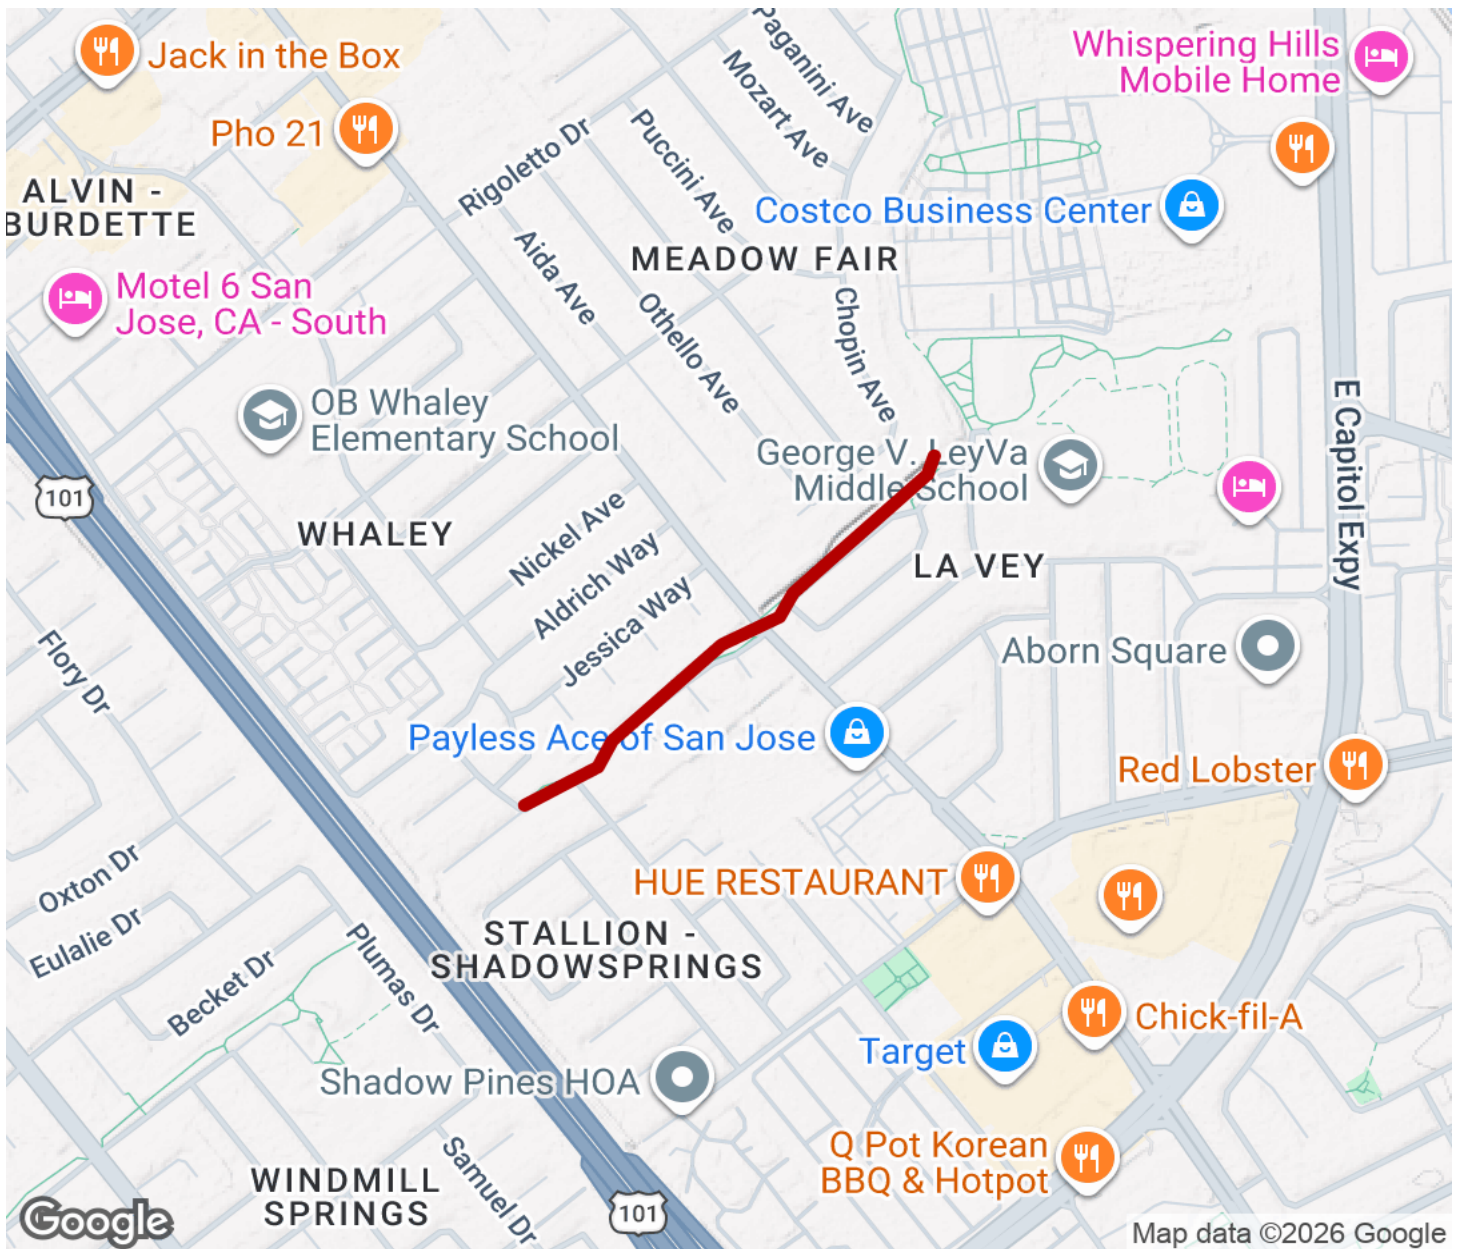

2026

TrailLink Unlimited

Guides

**Barberry
Walkway**
California

Barberry Walkway

California

The Barberry Walkway runs parallel to Barberry Lane between Corda Drive near Meadowfair Park and Dina Lane. There are plans

The Barberry Walkway runs parallel to Barberry Lane between Corda Drive near Meadowfair Park and Dina Lane. There are plans to extend the walkway along the outskirts of the park to Quimby Road.

Barberry Walkway

California

States: California

Counties: Santa Clara

Length: 0.5miles

Trail end points: Corda Drive to Dina Lane

Trail surfaces: Concrete

Trail category: Greenway/Non-RT

Trail activities: Bike, Walking, Wheelchair
Accessible

Parking & Trail Access

Barberry Walkway

California

Trailhead

Restroom

Parking

Water Fountain

Tunnel