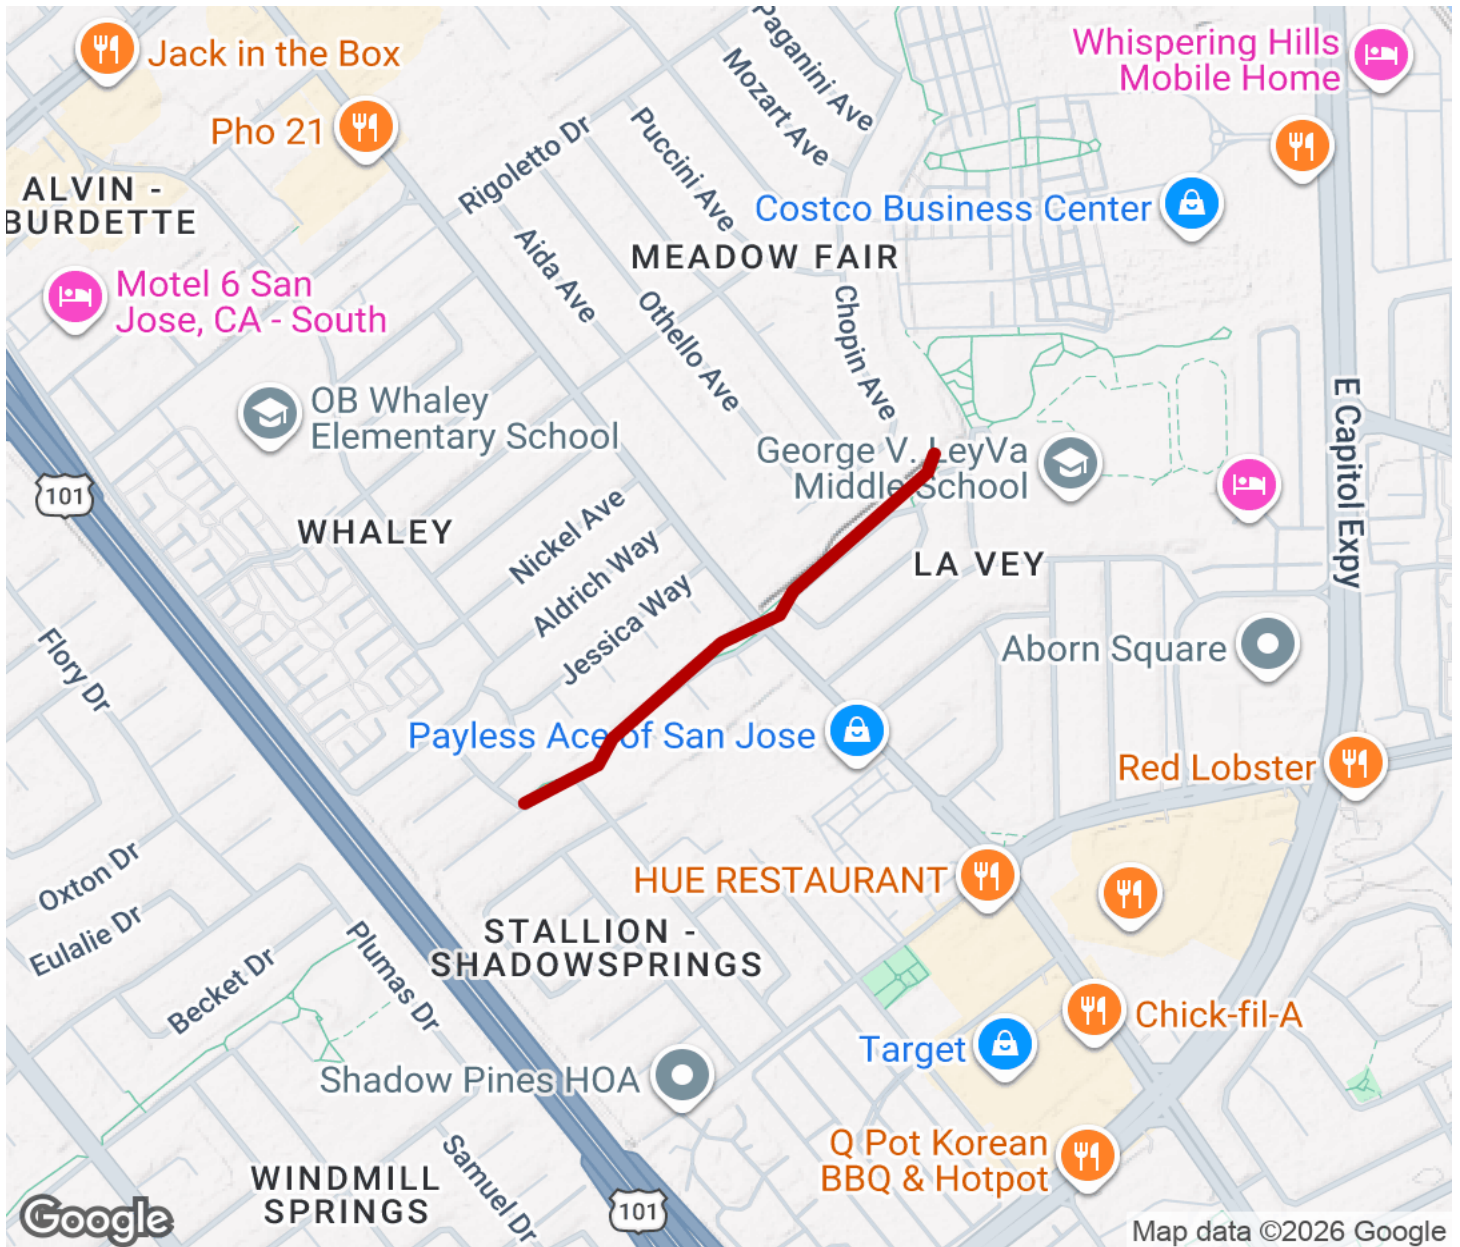

2026

TrailLink Unlimited

Guides

**Barberry
Walkway**
California

Barberrry Walkway *California*

The Barberrry Walkway runs parallel to Barberrry Lane between Corda Drive near Meadowfair Park and Dina Lane. There are plans

The Barberrry Walkway runs parallel to Barberrry Lane between Corda Drive near Meadowfair Park and Dina Lane. There are plans to extend the walkway along the outskirts of the park to Quimby Road.

Barberry Walkway

California

States: California

Counties: Santa Clara

Length: 0.5miles

Trail end points: Corda Drive to Dina Lane

Trail surfaces: Concrete

Trail category: Greenway/Non-RT

Trail activities: Bike, Walking, Wheelchair
Accessible

Parking & Trail Access

Barberry Walkway

California

Trailhead

Restroom

Parking

Water Fountain

Tunnel