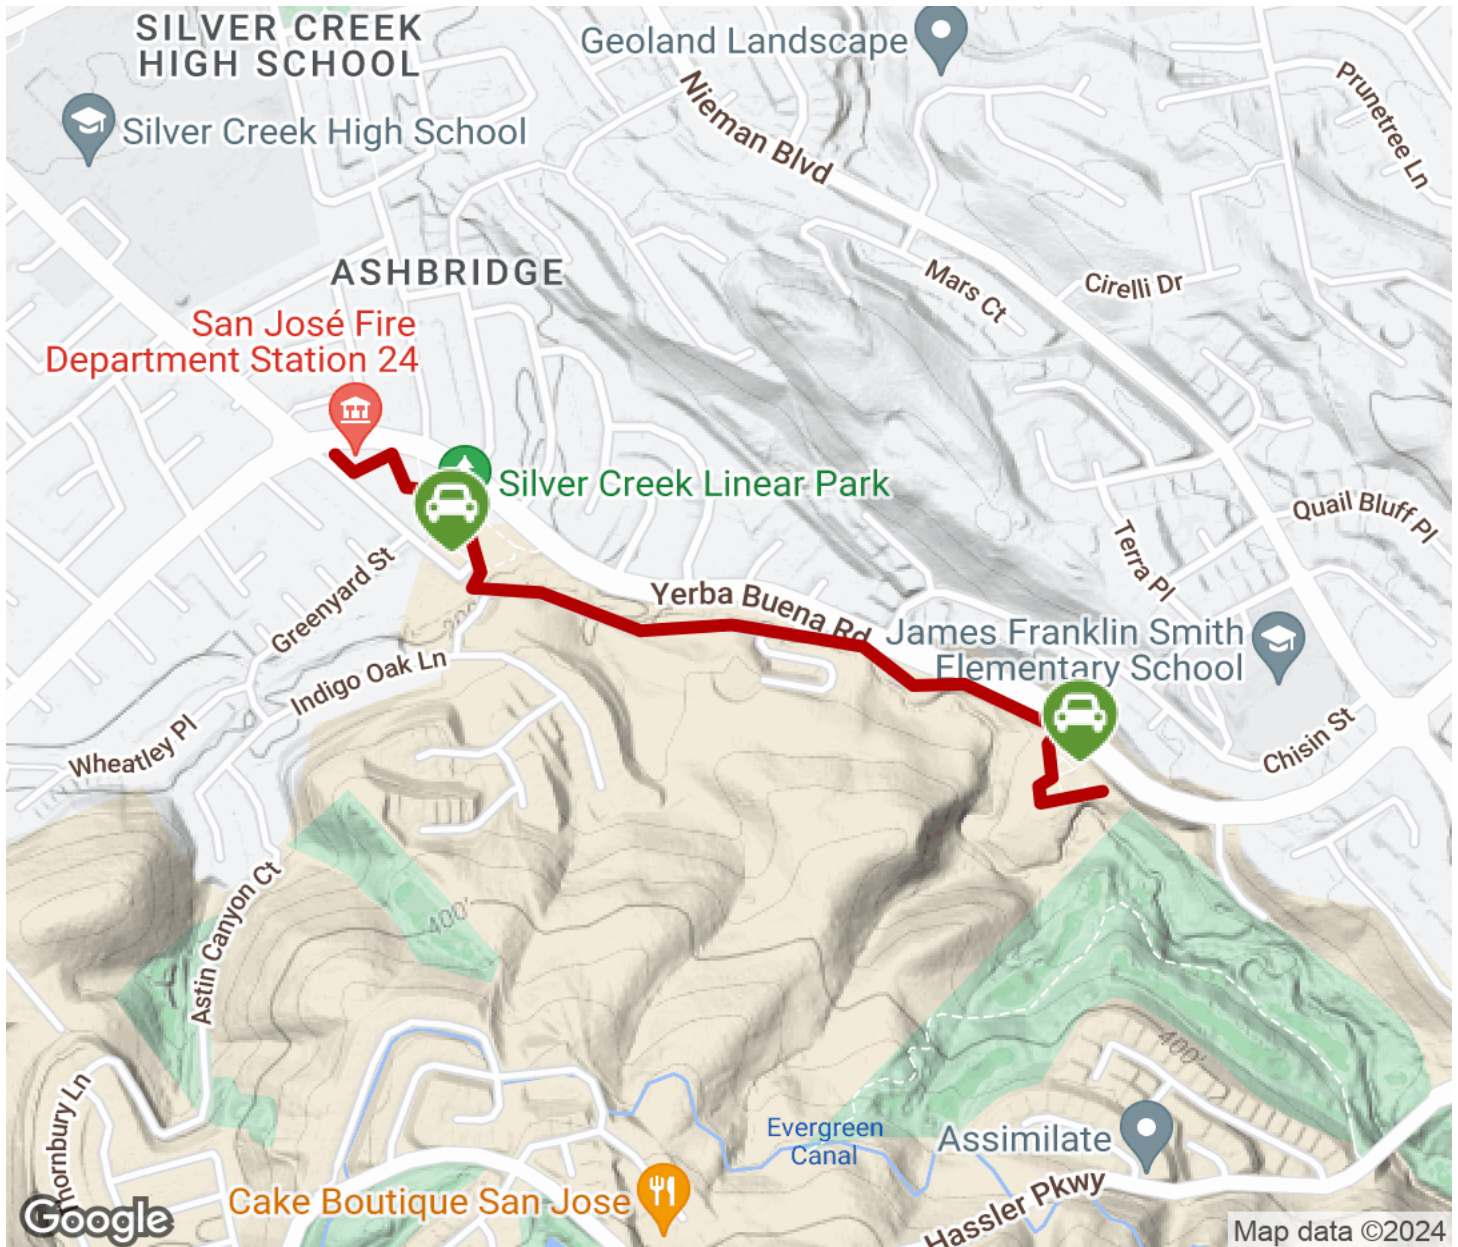

Upper Silver Creek Trail

California

Trailhead

Restroom

Parking

Water Fountain

Tunnel

TrailLink
by Rails-to-Trails Conservancy

TrailLink.com