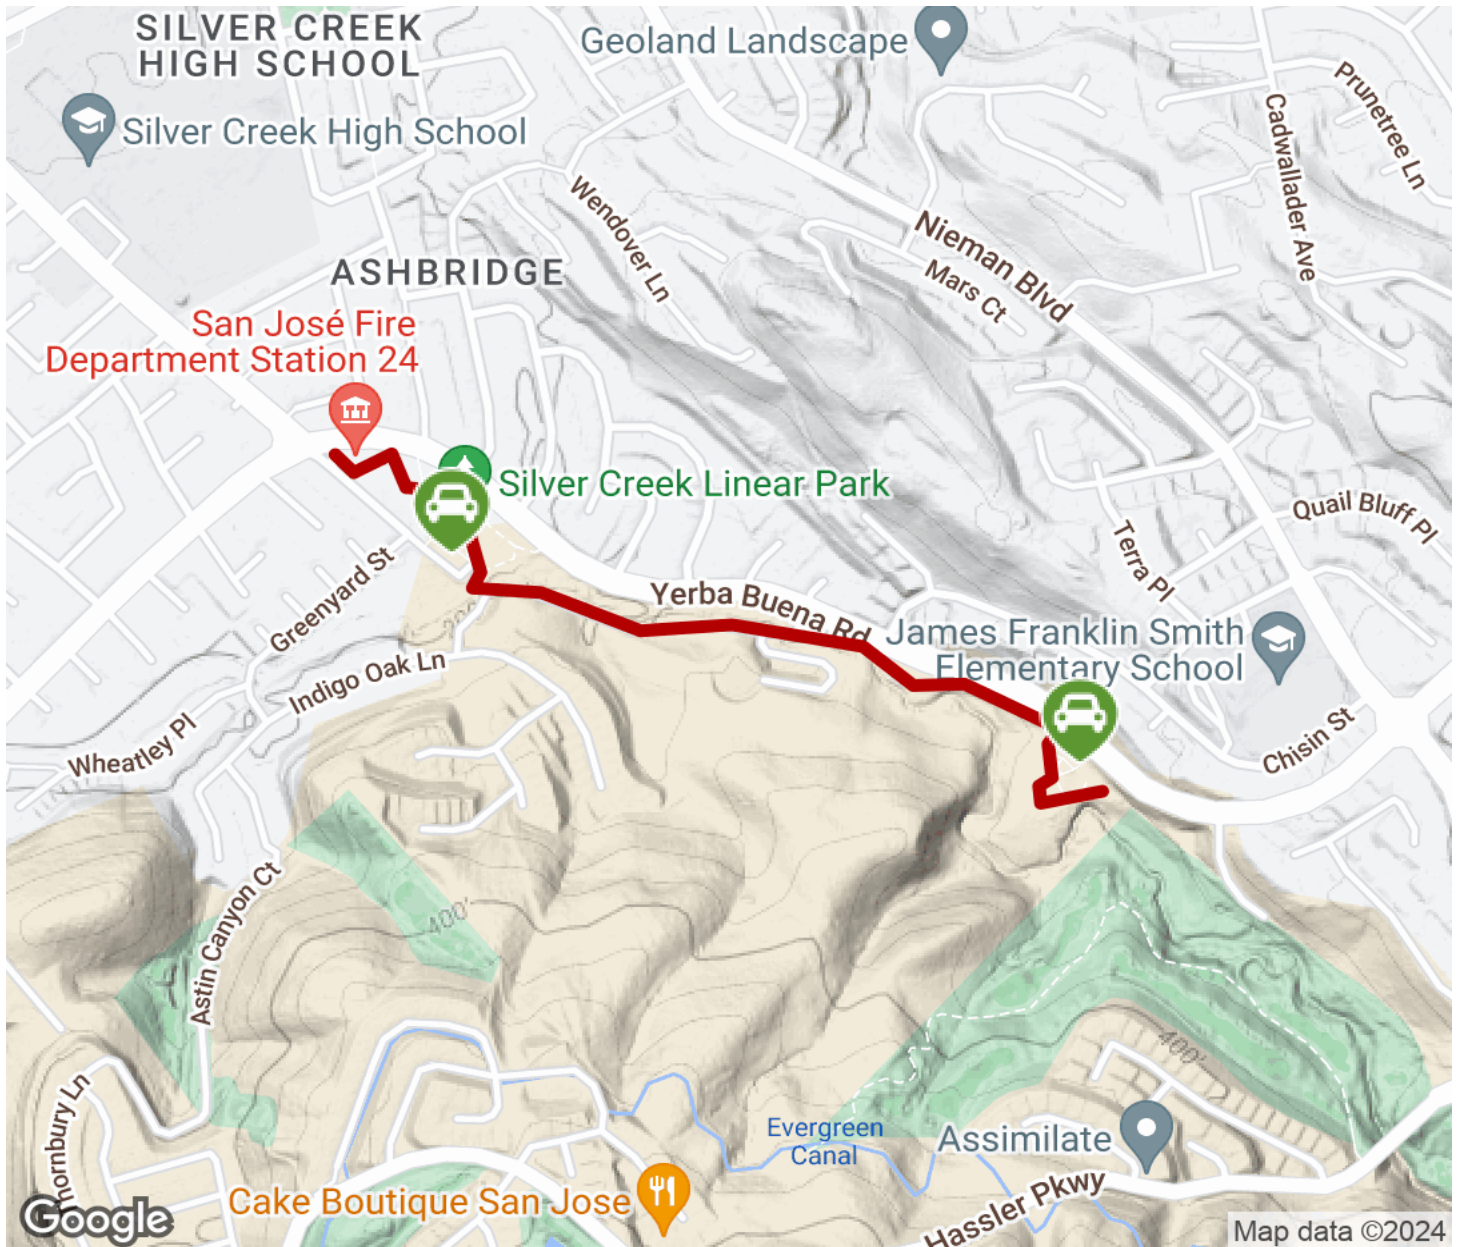

Upper Silver Creek Trail

California

Trailhead

Restroom

Parking

Water Fountain

Tunnel

TrailLink
by Rails-to-Trails Conservancy

TrailLink.com