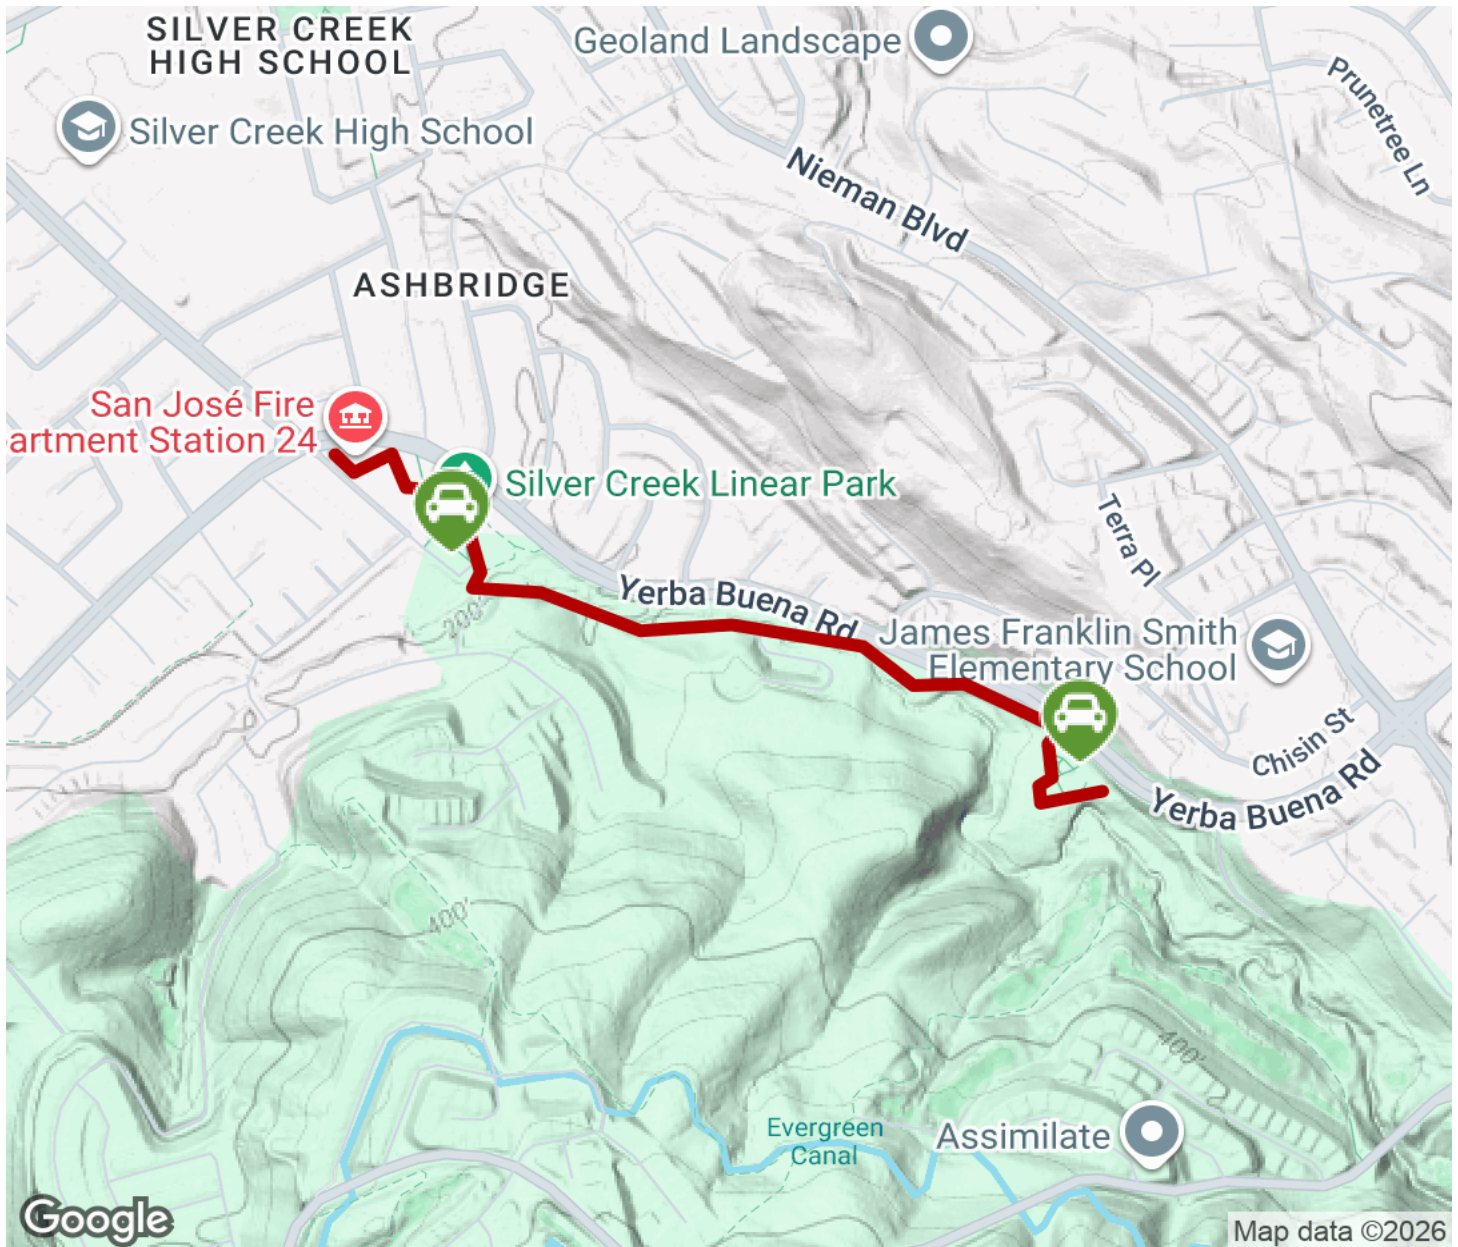

Upper Silver Creek Trail

California

Trailhead

Restroom

Parking

Water Fountain

Tunnel

TrailLink
by Rails-to-Trails Conservancy

TrailLink.com