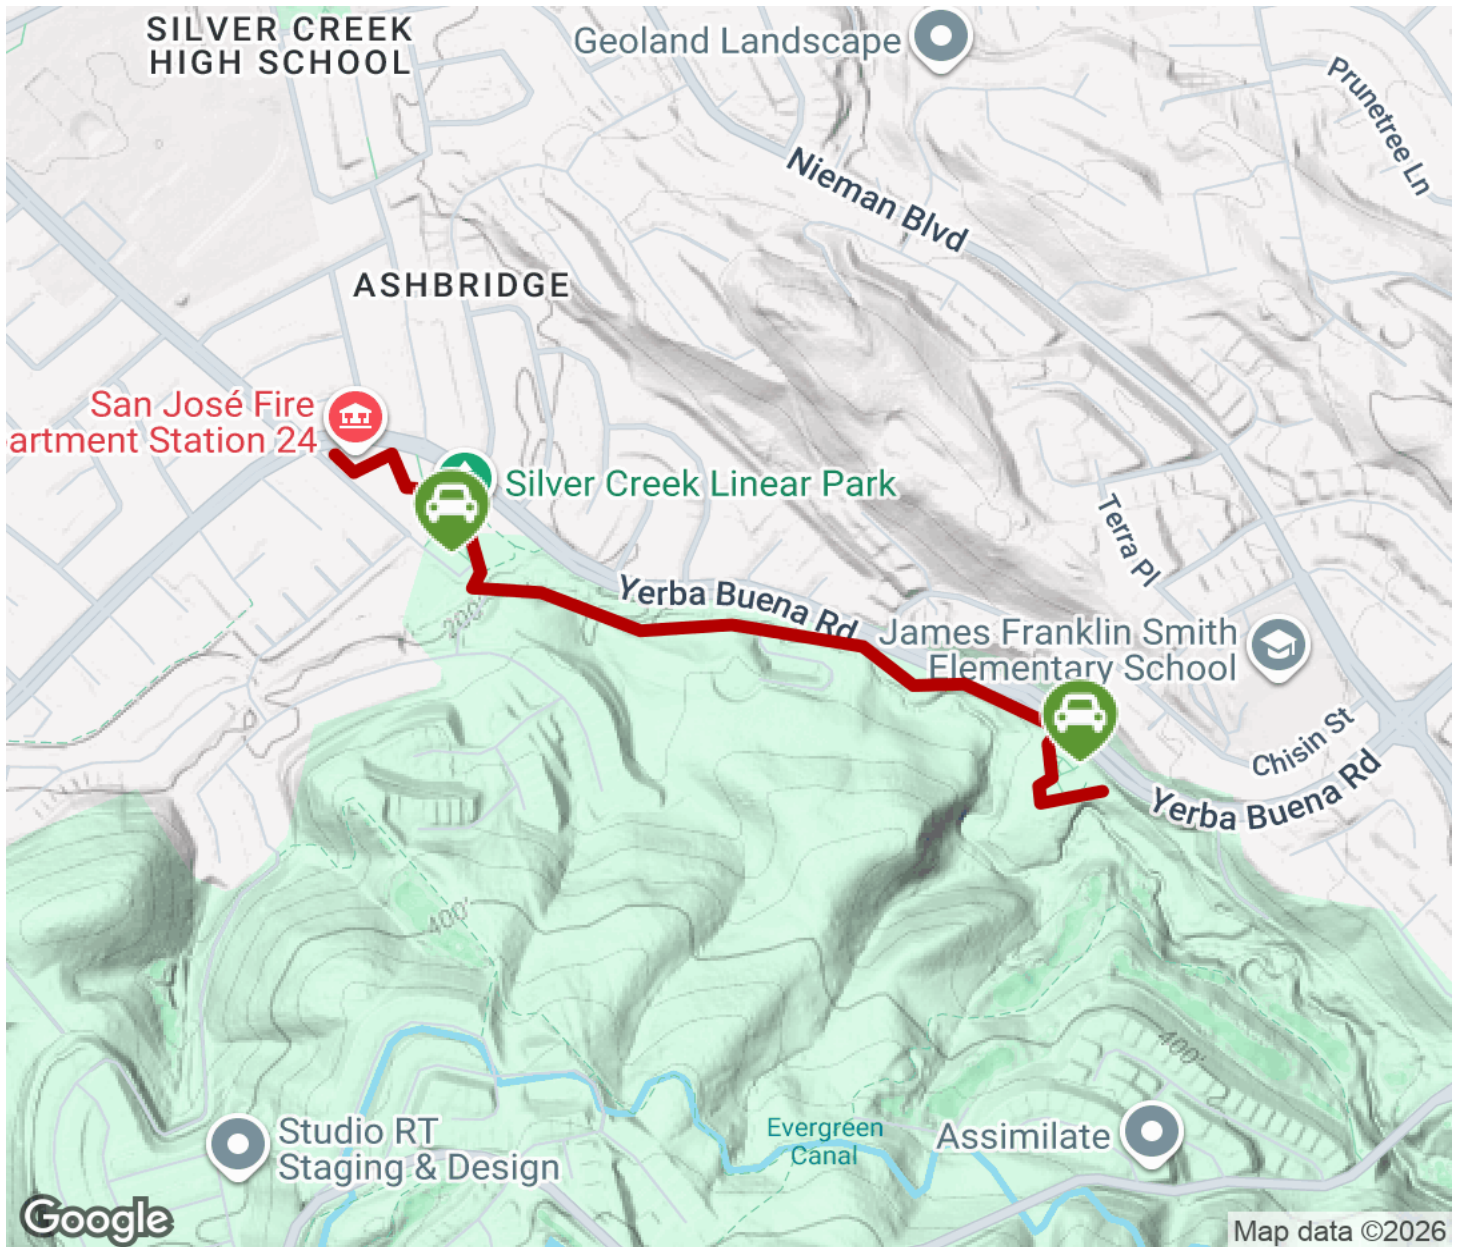

Upper Silver Creek Trail

California

Trailhead

Restroom

Parking

Water Fountain

Tunnel

TrailLink
by Rails-to-Trails Conservancy

TrailLink.com