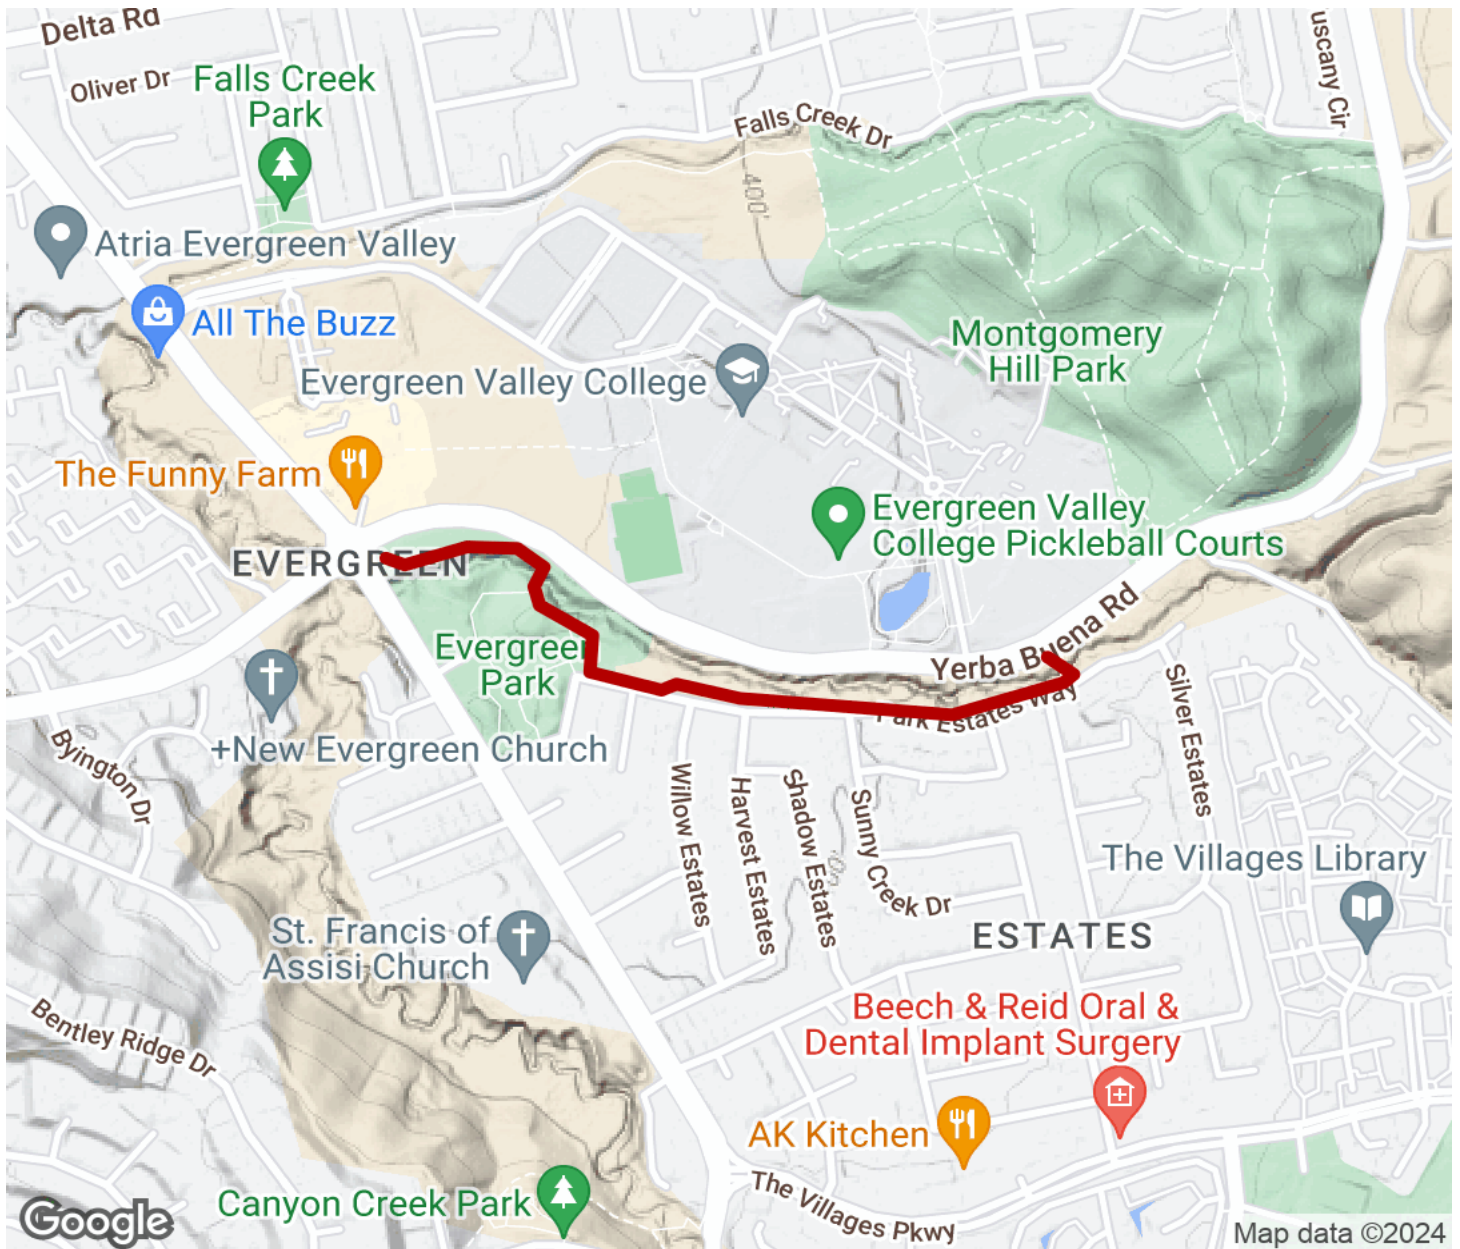

Yerba Buena Creek Trail

California

Trailhead

Restroom

Parking

Water Fountain

Tunnel

TrailLink
by Rails-to-Trails Conservancy

TrailLink.com