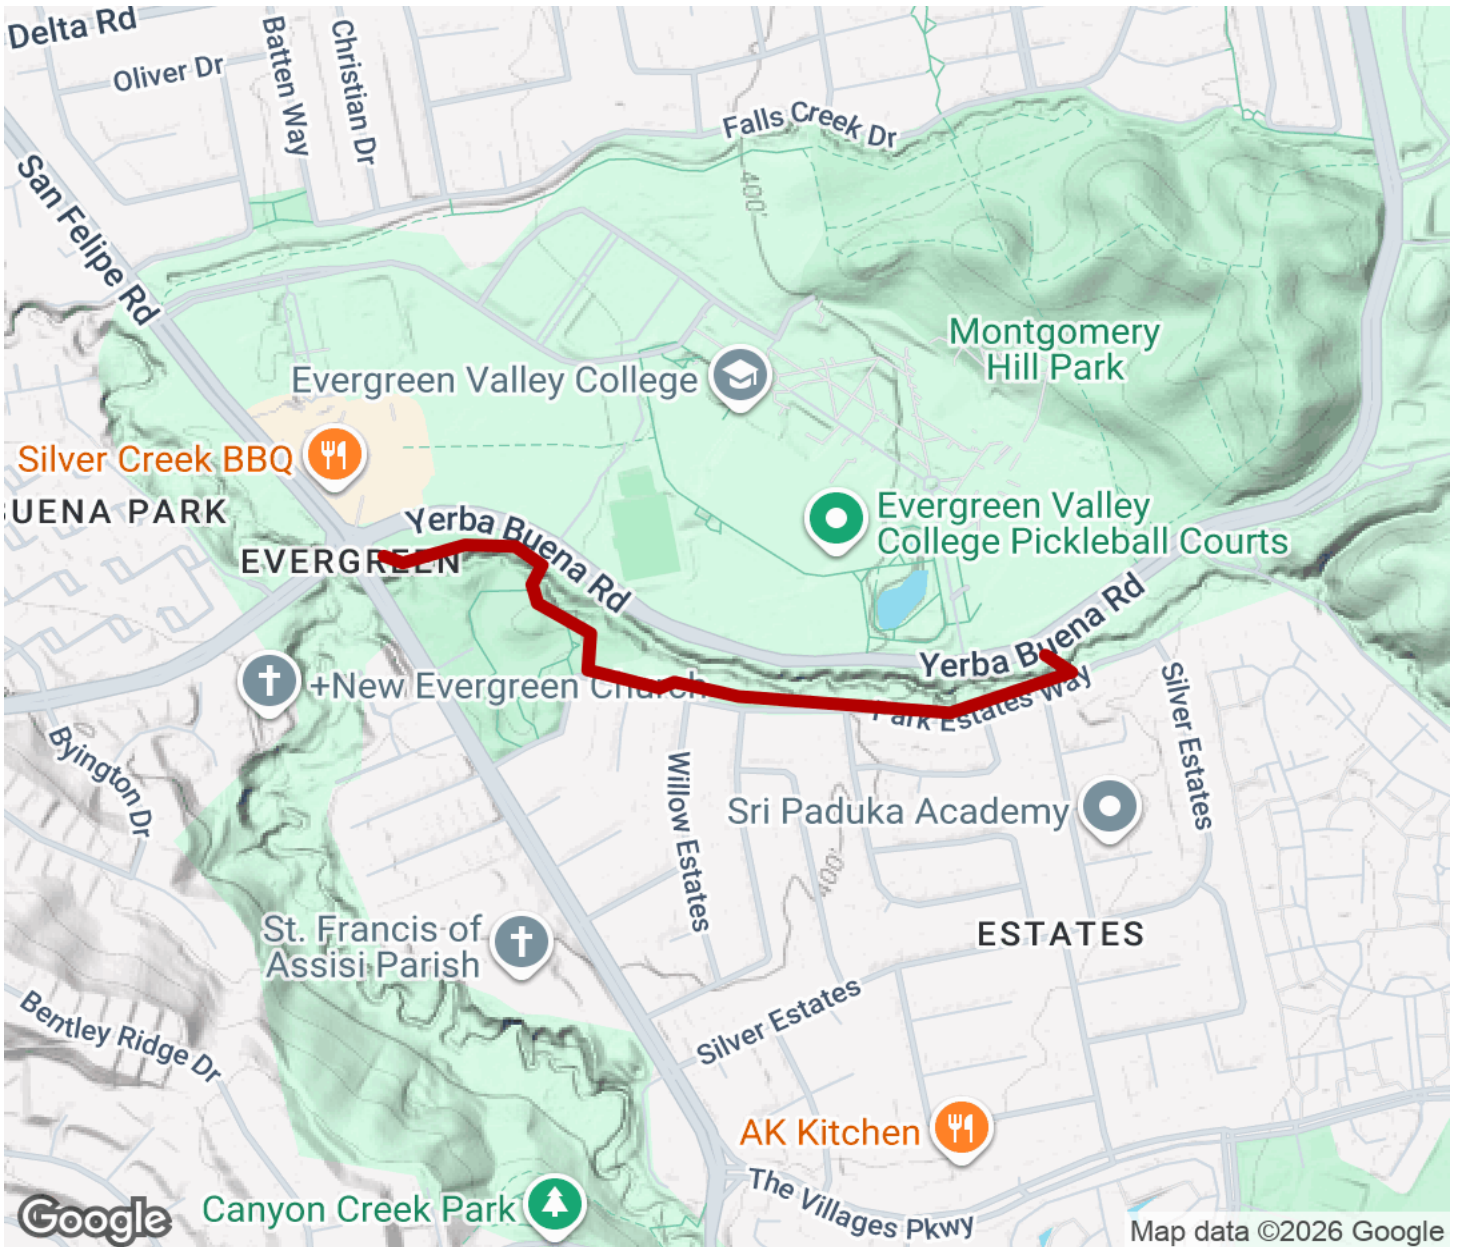

2026

TrailLink Unlimited

Guides

Yerba Buena Creek Trail

California

Yerba Buena Creek Trail

California

The Yerba Buena Creek Trail follows its namesake creek through Evergreen Park behind the community center, paralleling Yerba

The Yerba Buena Creek Trail follows its namesake creek through Evergreen Park behind the community center, paralleling Yerba Buena Road and Park Estates Way.

Yerba Buena Creek Trail

California

States: California

Counties: Santa Clara

Length: 0.7miles

Trail end points: Yerba Buena Rd. at San Felipe Rd. to Yerba Buena Rd. nr. Valle del Laeo

Trail surfaces: Asphalt,Gravel

Trail category: Greenway/Non-RT

Trail activities: Bike,Mountain Biking,Walking

Parking & Trail Access

Park at Evergreen Community Center off San Felipe Road.

Yerba Buena Creek Trail

California

Trailhead

Restroom

Parking

Water Fountain