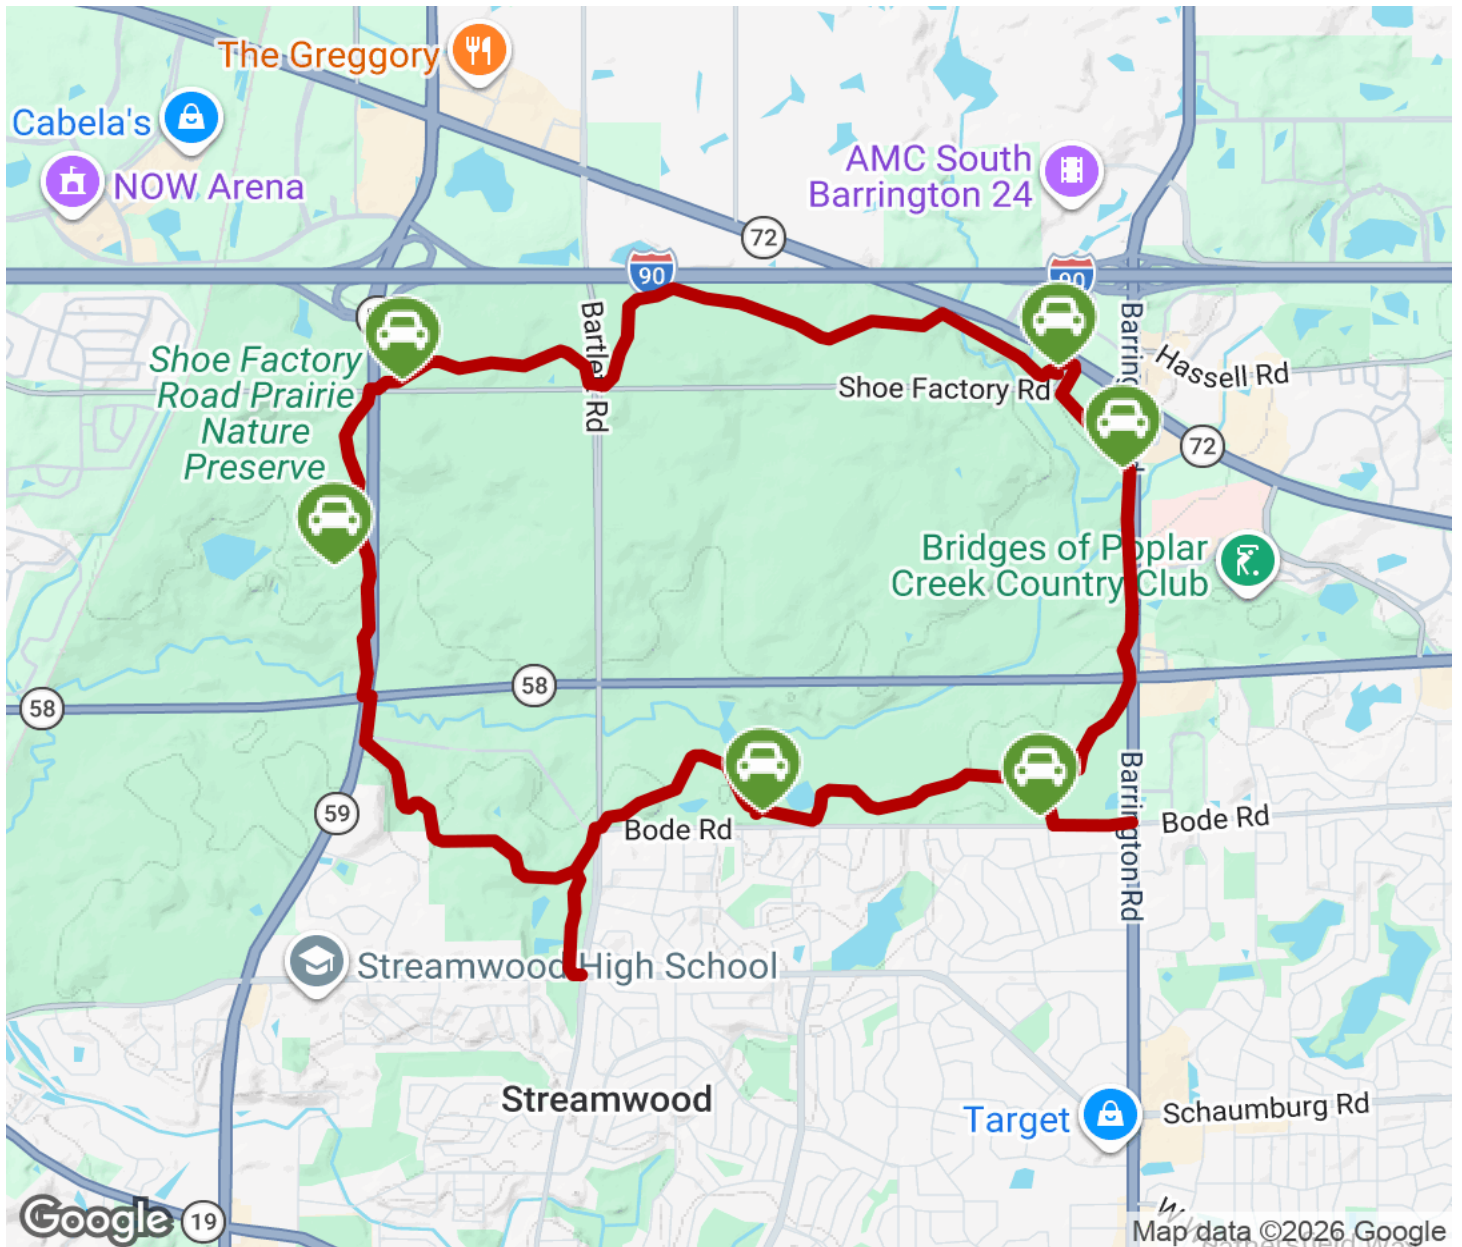

## Poplar Creek Trail

Illinois

*The Poplar Creek Trail is a 9.5-mile paved loop around Poplar Creek Forest Preserve near Hoffman Estates. The trail has a couple*

The Poplar Creek Trail is a 9.5-mile paved loop around Poplar Creek Forest Preserve near Hoffman Estates. The trail has a couple of hills but is otherwise level and makes for a pleasant journey through the wooded preserve.

# Poplar Creek Trail

*Illinois*

**States:** Illinois

**Counties:** Cook

Length: 9.5miles

**Trail end points:** I-90 to Schaumber Rd. to SR  
59/Sutton Rd. to Barrington Rd.

**Trail surfaces:** Asphalt

**Trail category:** Greenway/Non-RT

## Parking & Trail Access

Poplar Creek Forest Preserve is located at Route 59 and Golf Road in Hoffman Estates.

# Poplar Creek Trail

Illinois

- Trailhead
- Restroom
- Parking
- Water Fountain
- Tunnel