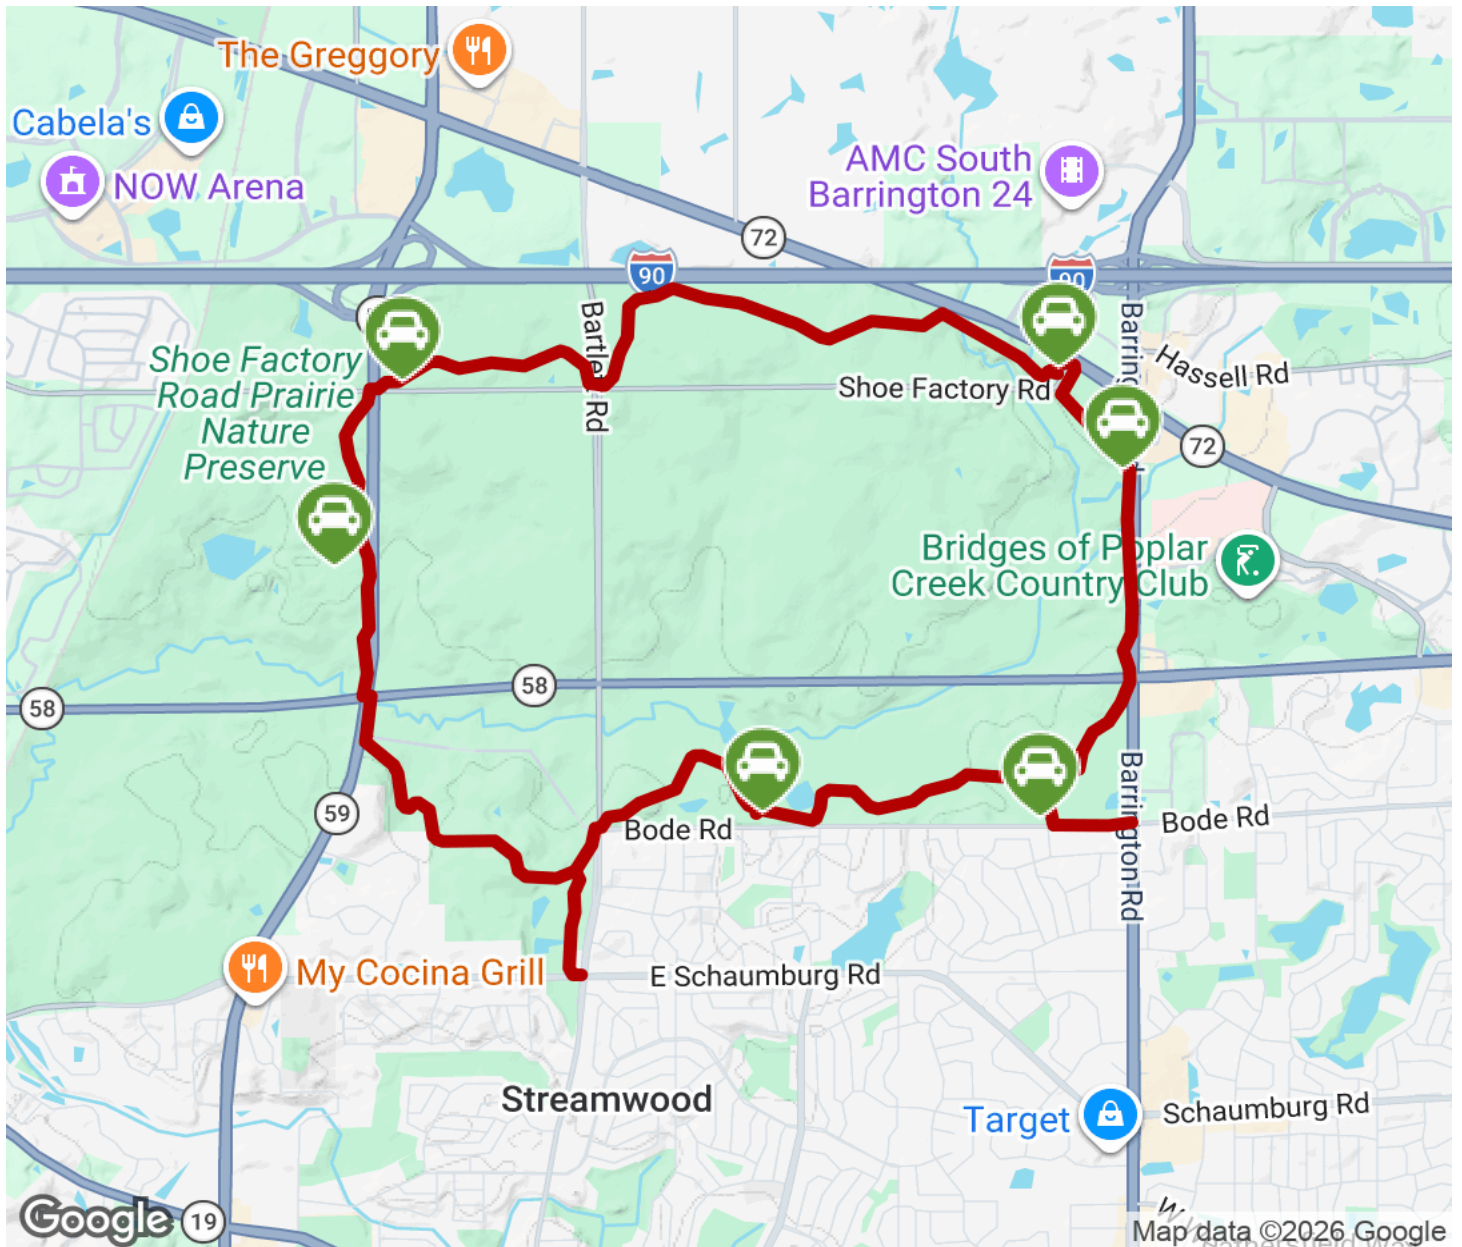

2026

TrailLink Unlimited

Guides

Poplar Creek Trail

Illinois

Poplar Creek Trail

Illinois

The Poplar Creek Trail is a 9.5-mile paved loop around Poplar Creek Forest Preserve near Hoffman Estates. The trail has a couple

The Poplar Creek Trail is a 9.5-mile paved loop around Poplar Creek Forest Preserve near Hoffman Estates. The trail has a couple of hills but is otherwise level and makes for a pleasant journey through the wooded preserve.

Poplar Creek Trail

Illinois

States: Illinois

Counties: Cook

Length: 9.5miles

Trail end points: I-90 to Schaumber Rd. to SR
59/Sutton Rd. to Barrington Rd.

Trail surfaces: Asphalt

Trail category: Greenway/Non-RT

Trail activities: Bike,Inline

Skating,Walking,Wheelchair Accessible

Parking & Trail Access

Poplar Creek Forest Preserve is located at Route 59 and Golf Road in Hoffman Estates.

Poplar Creek Trail

Illinois

Trailhead