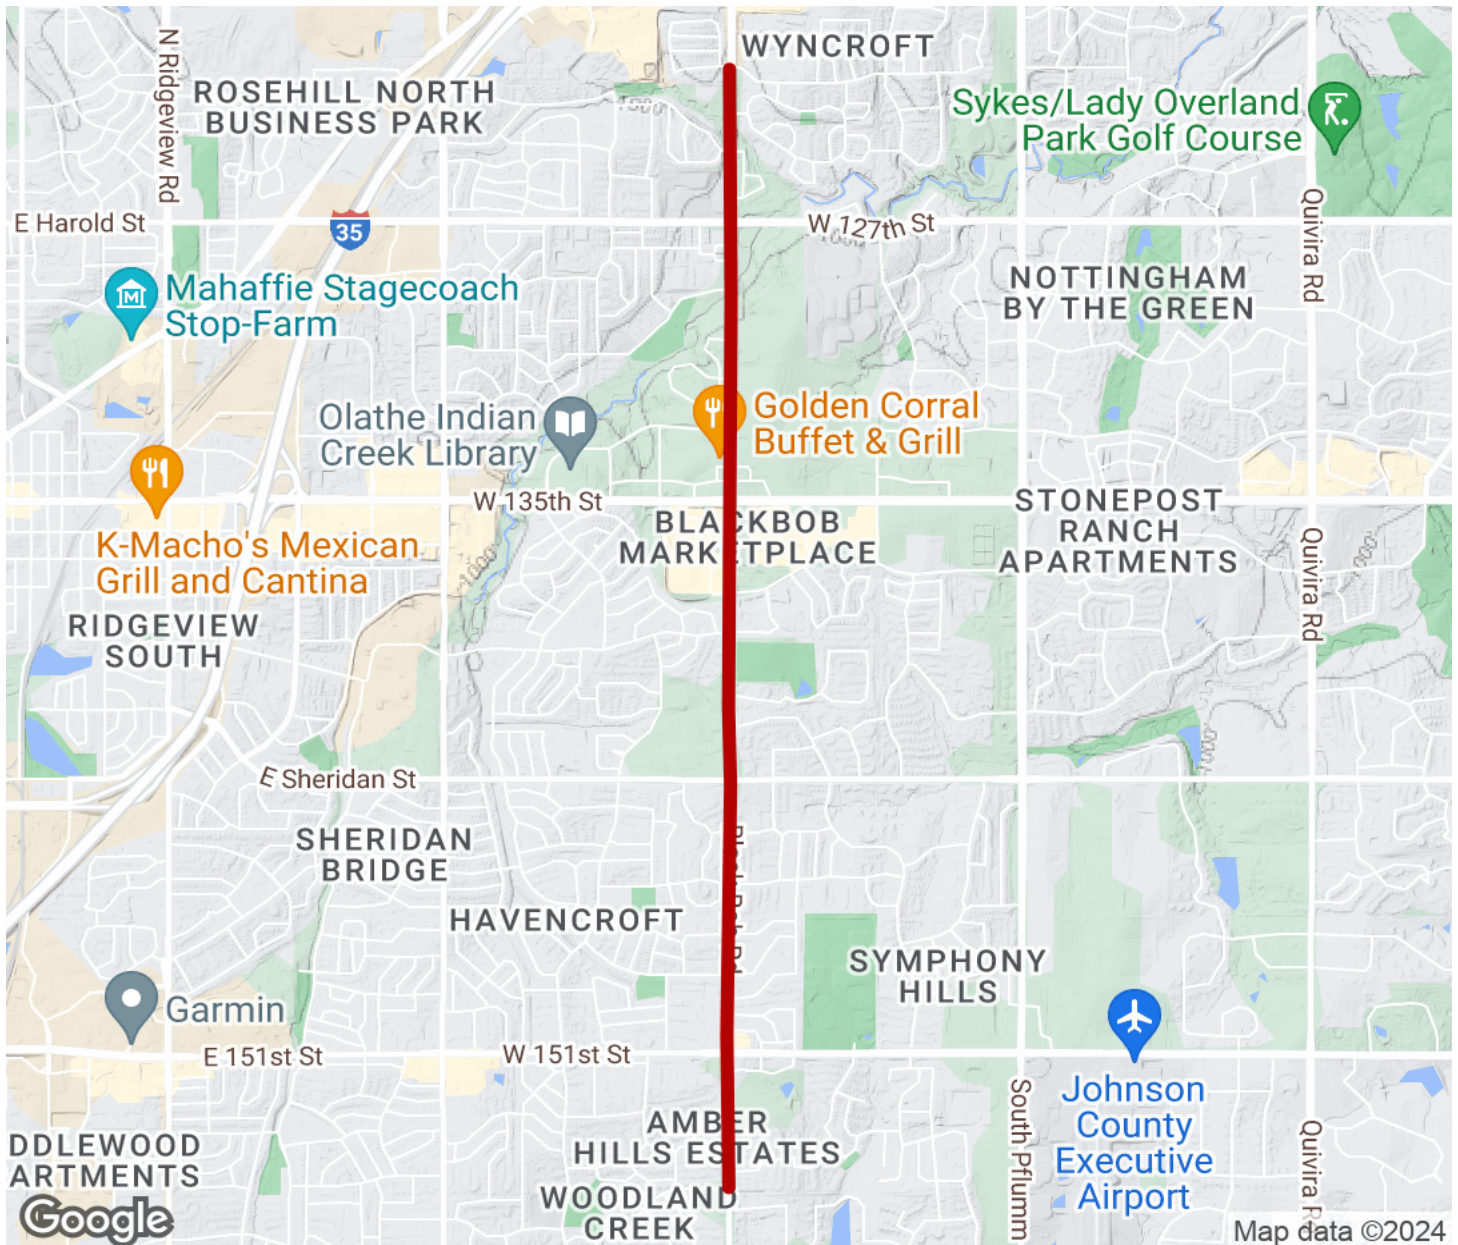

Blackbob Road Trail

Kansas

Trailhead

Restroom

Parking

Water Fountain

Tunnel

TrailLink
by Rails-to-Trails Conservancy

TrailLink.com