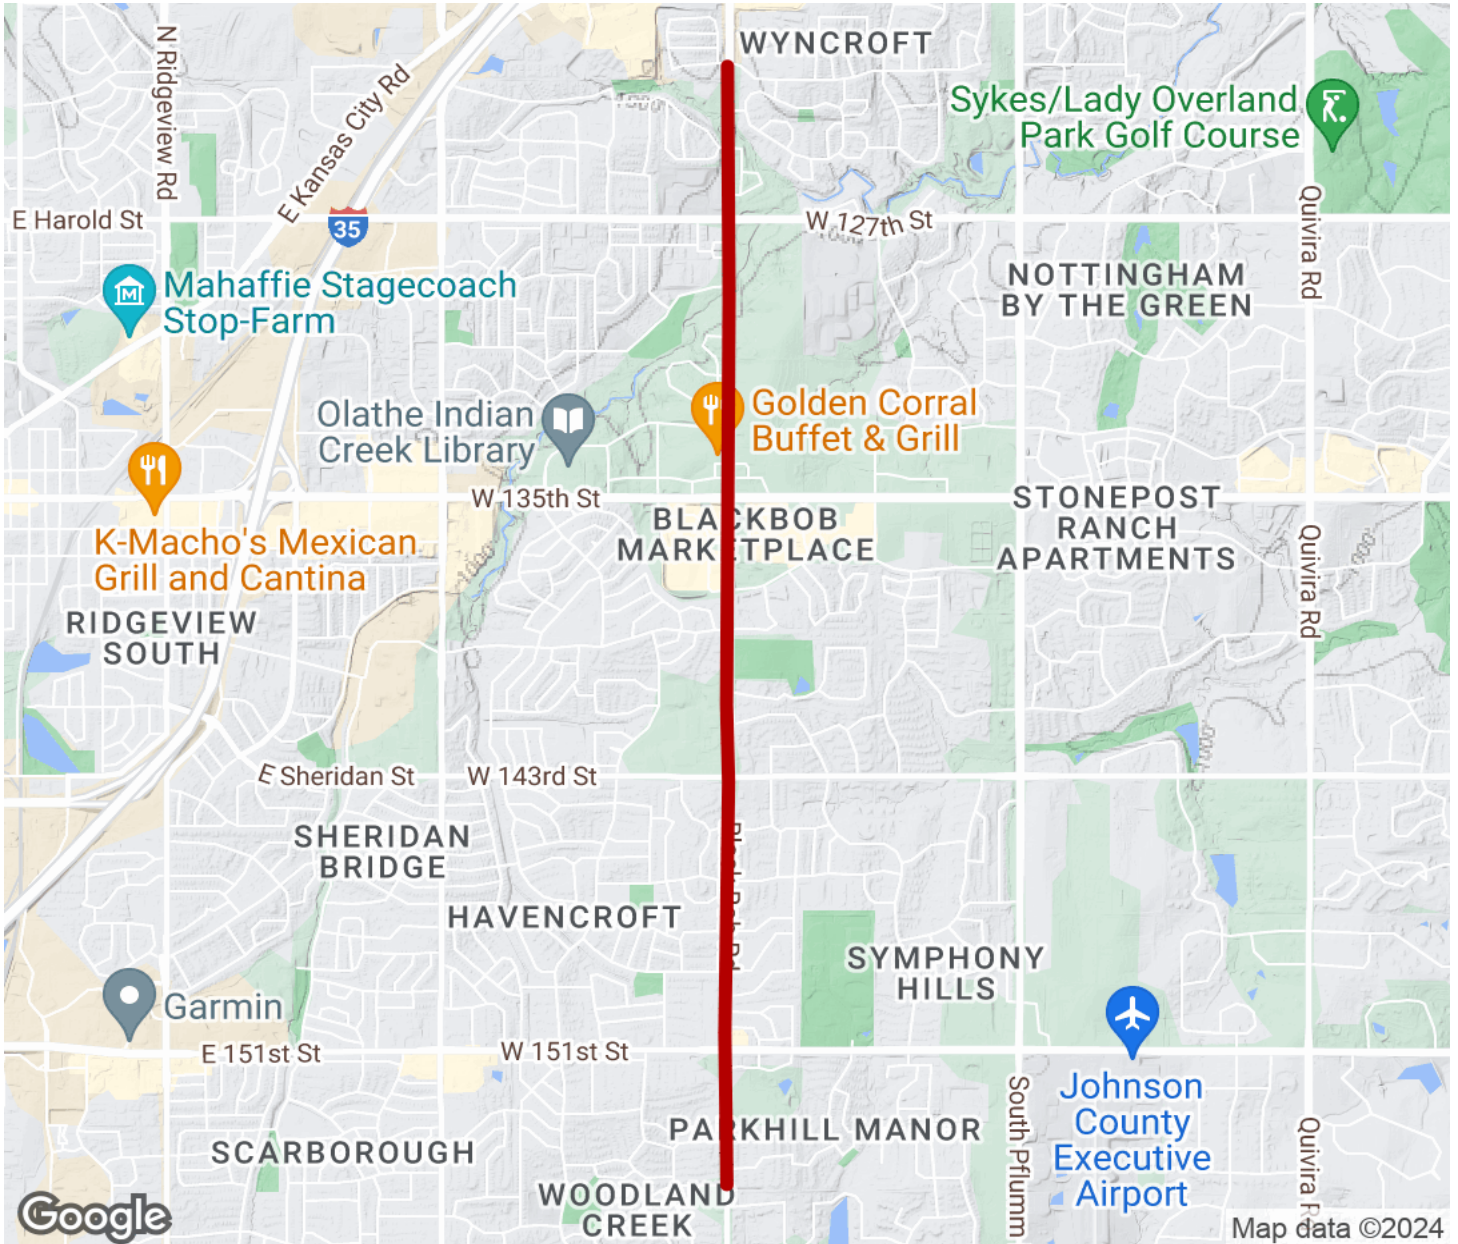

Blackbob Road Trail

Kansas

Trailhead

Restroom

Parking

Water Fountain

Tunnel

TrailLink
by Rails-to-Trails Conservancy

TrailLink.com