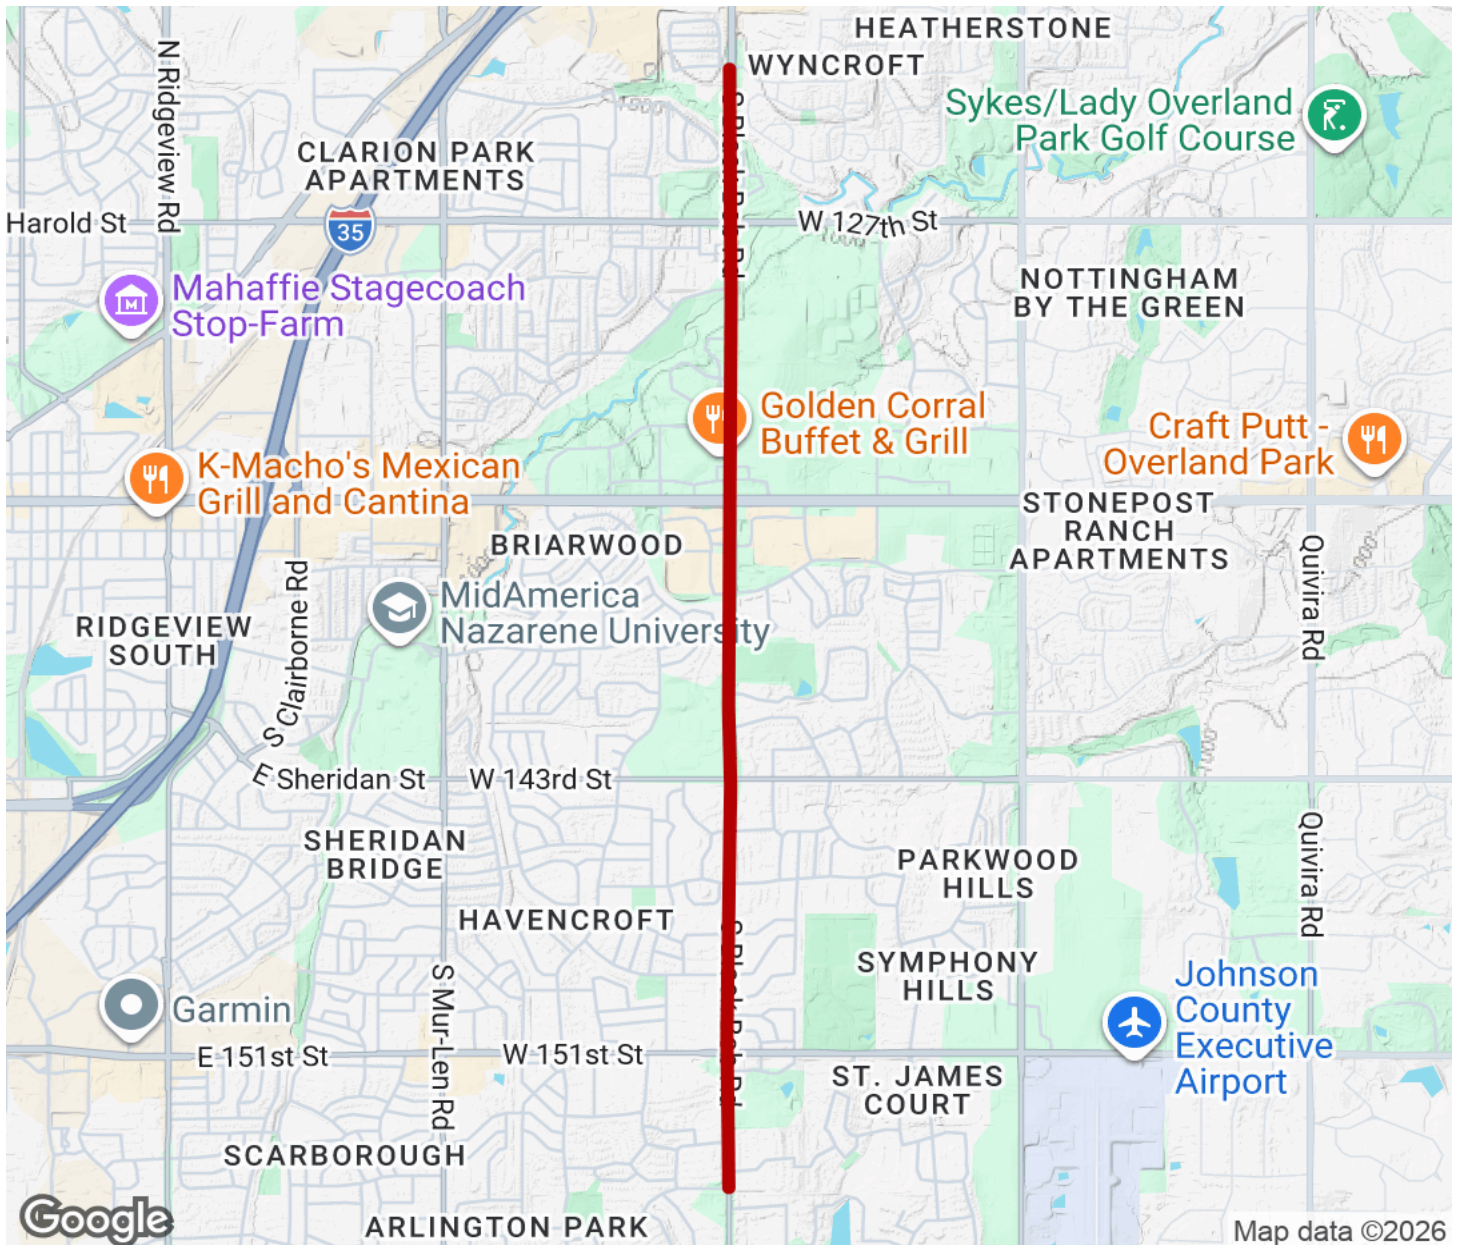

Blackbob Road Trail

Kansas

Trailhead

Restroom

Parking

Water Fountain

Tunnel

TrailLink
by Rails-to-Trails Conservancy

TrailLink.com