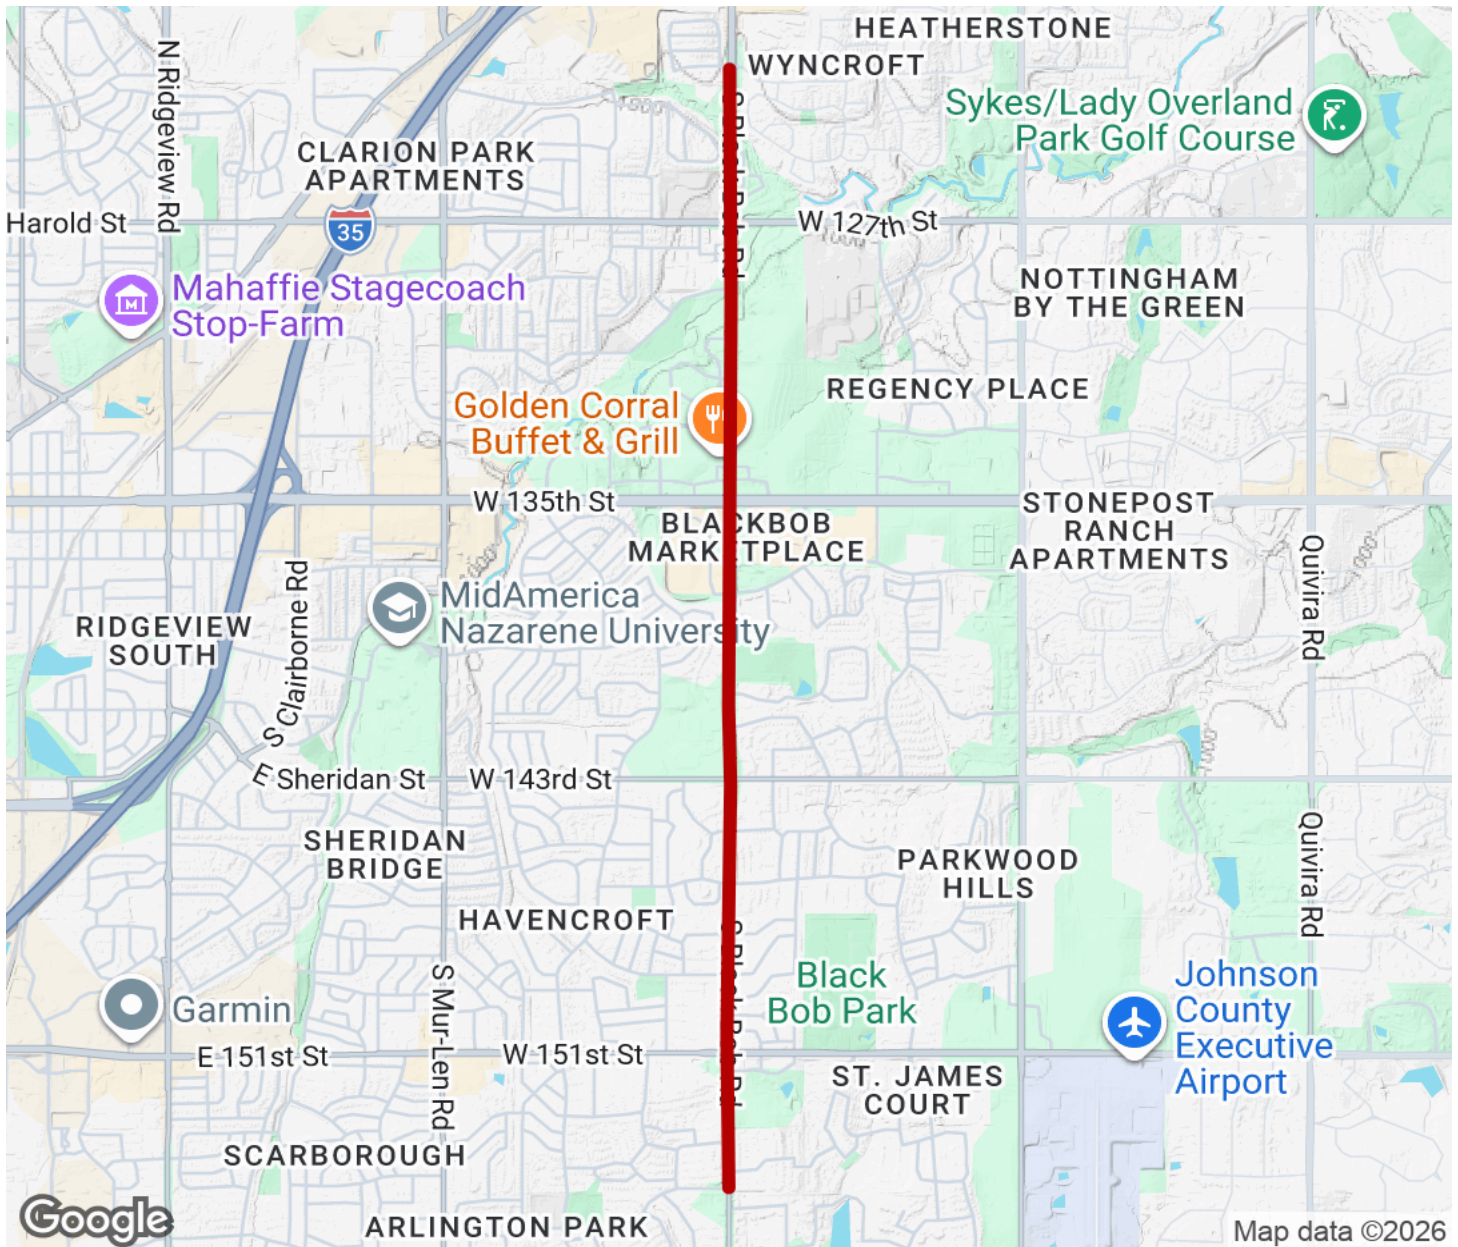

Blackbob Road Trail

Kansas

Trailhead

Restroom

Parking

Water Fountain

Tunnel

TrailLink
by Rails-to-Trails Conservancy

TrailLink.com