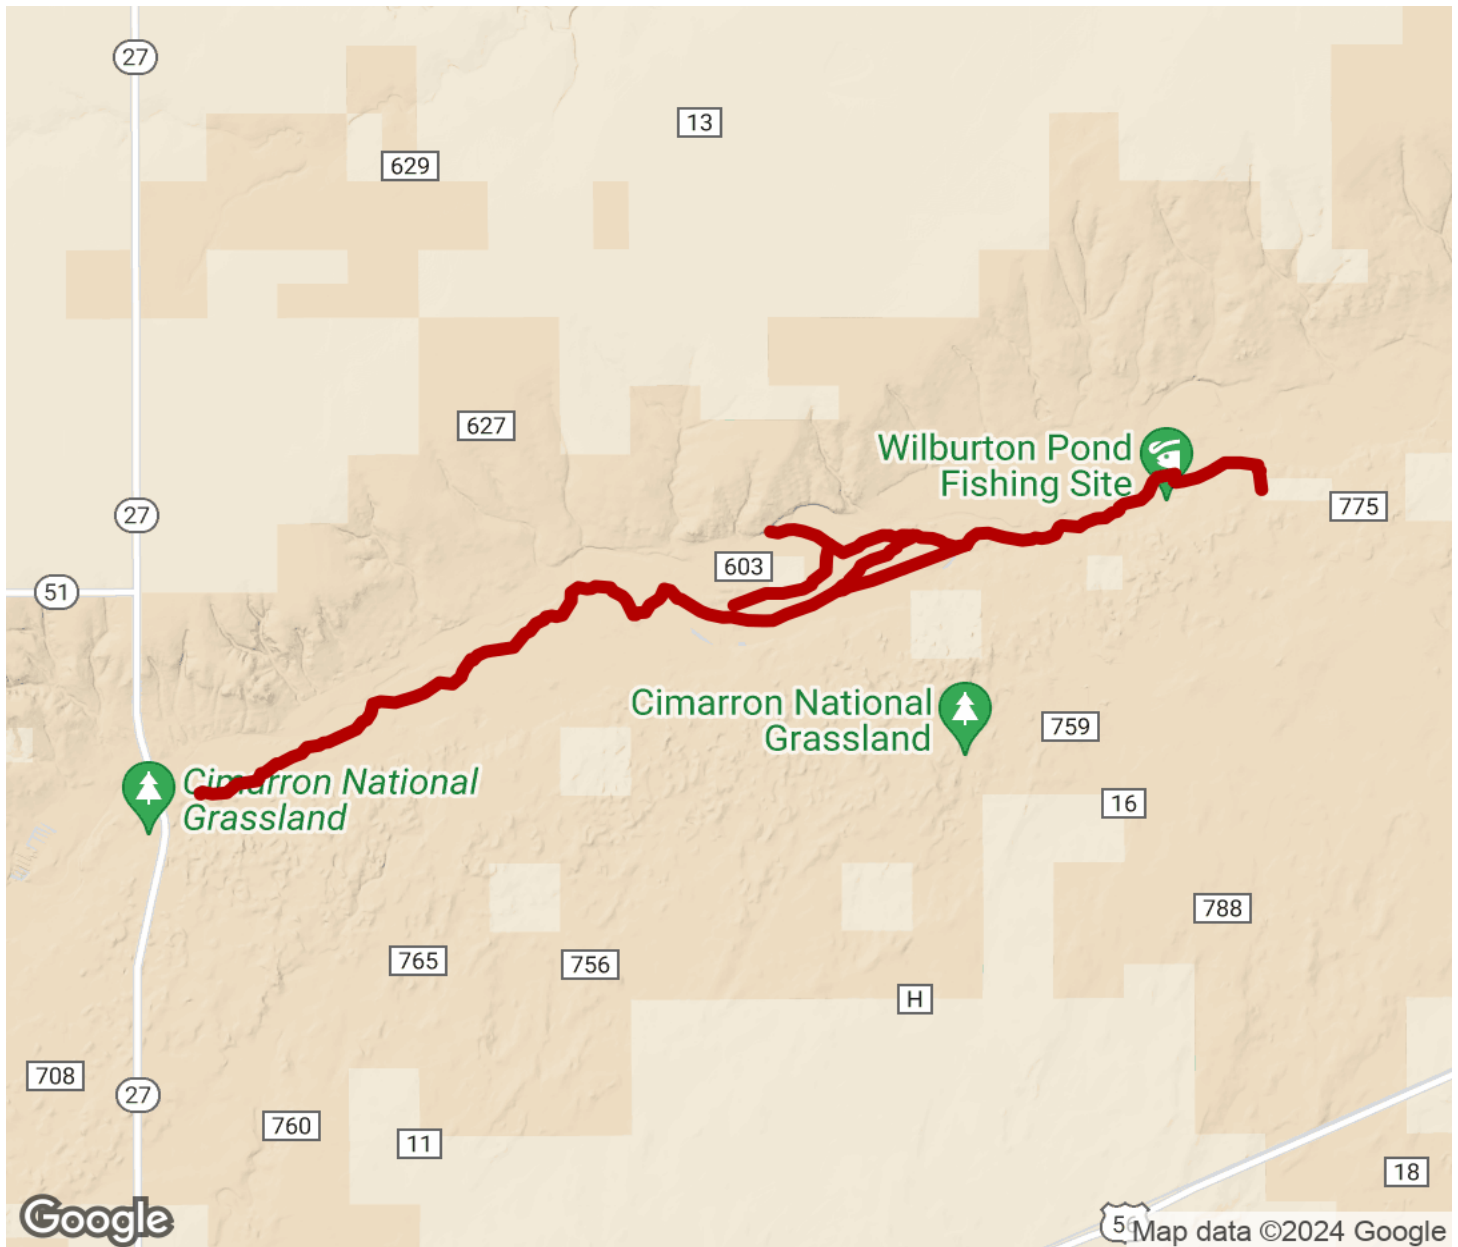

Turkey Trail

Kansas

Trailhead

Restroom

Parking

Water Fountain

Tunnel

TrailLink
by Rails-to-Trails Conservancy

TrailLink.com