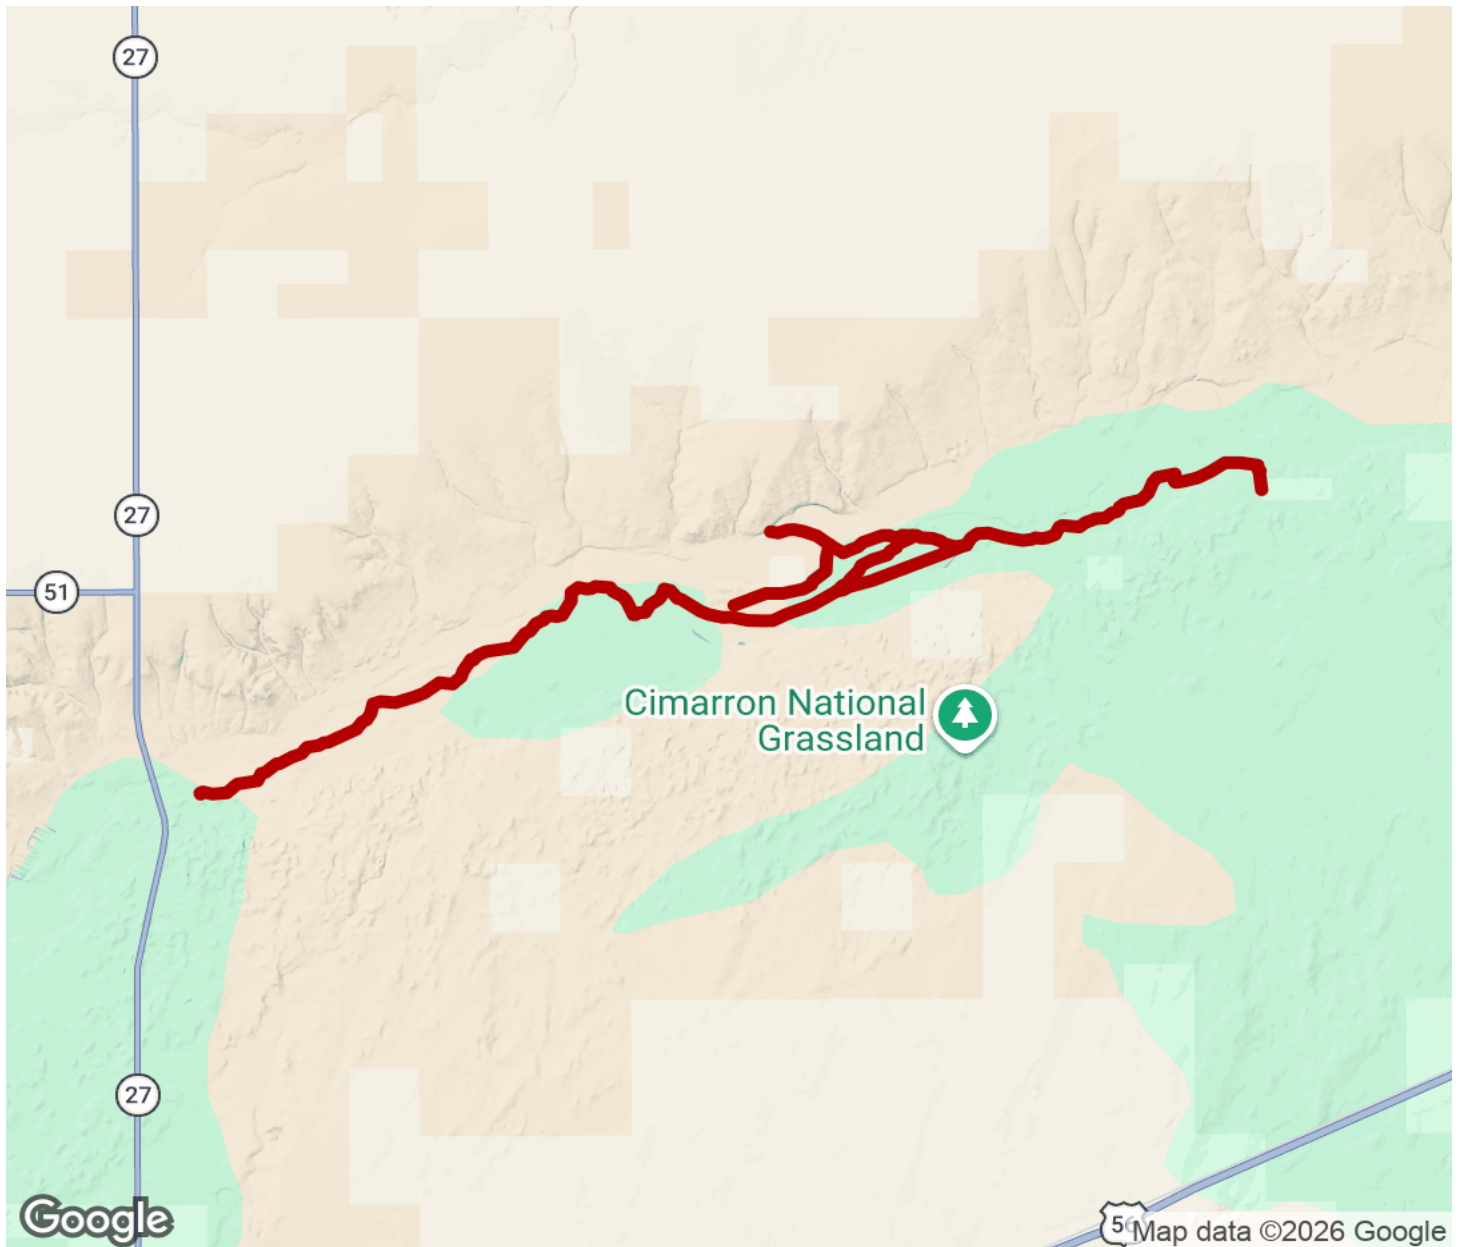

2026

TrailLink Unlimited

Guides

Turkey Trail

Kansas

Turkey Trail

Kansas

Situated within the Cimarron National Grassland, the Turkey Trail provides a unique outdoor recreational experience. The trail, along

Situated within the Cimarron National Grassland, the Turkey Trail provides a unique outdoor recreational experience. The trail, along with the nearby [Companion to the Santa Fe Trail](#), offer wonderful mountain biking and hiking opportunities within the largest tract of public land in Kansas.

Turkey Trail

Kansas

States: Kansas

Counties: Morton

Length: 10.5miles

Trail end points: Cimarron National Grassland
to Cimarron National Grassland

Trail surfaces: Dirt

Trail category: Greenway/Non-RT

Turkey Trail

Kansas

Trailhead

Restroom

Parking

Water Fountain

Tunnel

TrailLink
by Rails-to-Trails Conservancy