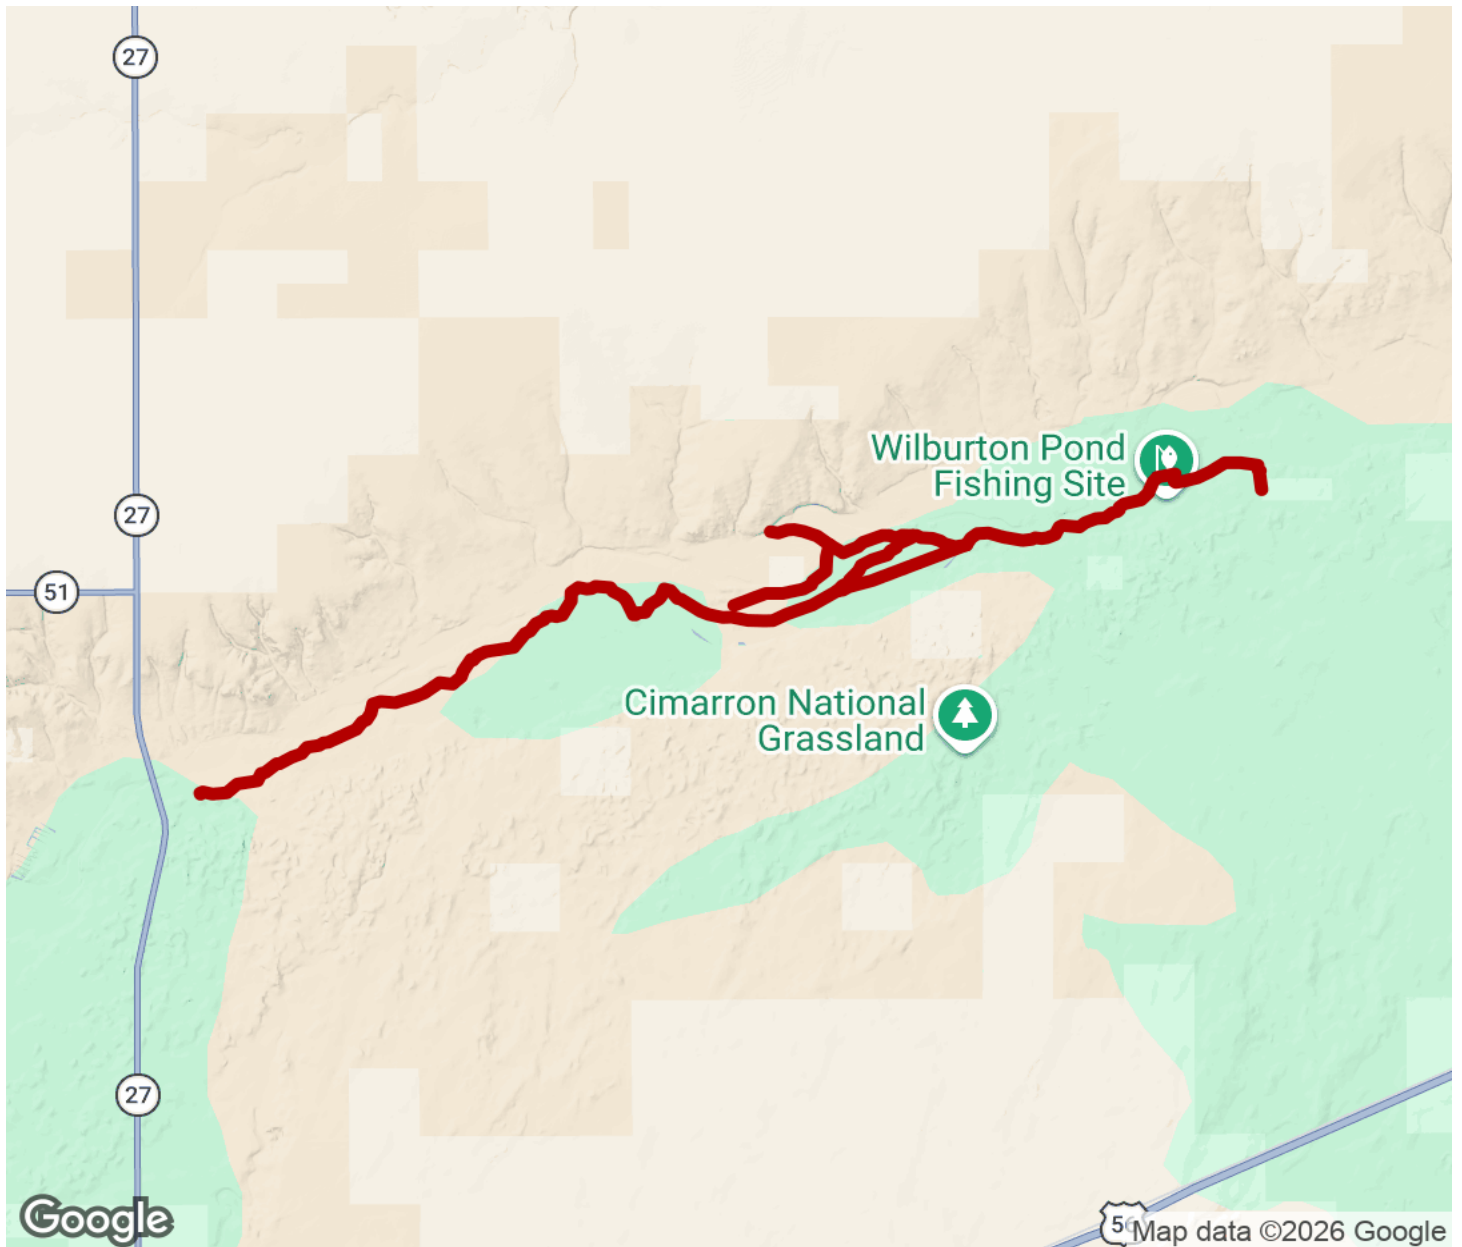

2026

TrailLink Unlimited

Guides

Turkey Trail

Kansas

Turkey Trail

Kansas

Situated within the Cimarron National Grassland, the Turkey Trail provides a unique outdoor recreational experience. The trail, along

Situated within the Cimarron National Grassland, the Turkey Trail provides a unique outdoor recreational experience. The trail, along with the nearby [Companion to the Santa Fe Trail](#), offer wonderful mountain biking and hiking opportunities within the largest tract of public land in Kansas.

Turkey Trail

Kansas

States: Kansas

Counties: Morton

Length: 10.5miles

Trail end points: Cimarron National Grassland
to Cimarron National Grassland

Trail surfaces: Dirt

Trail category: Greenway/Non-RT

Turkey Trail

Kansas

Trailhead

Restroom

Parking

Water Fountain

Tunnel

TrailLink
by Rails-to-Trails Conservancy