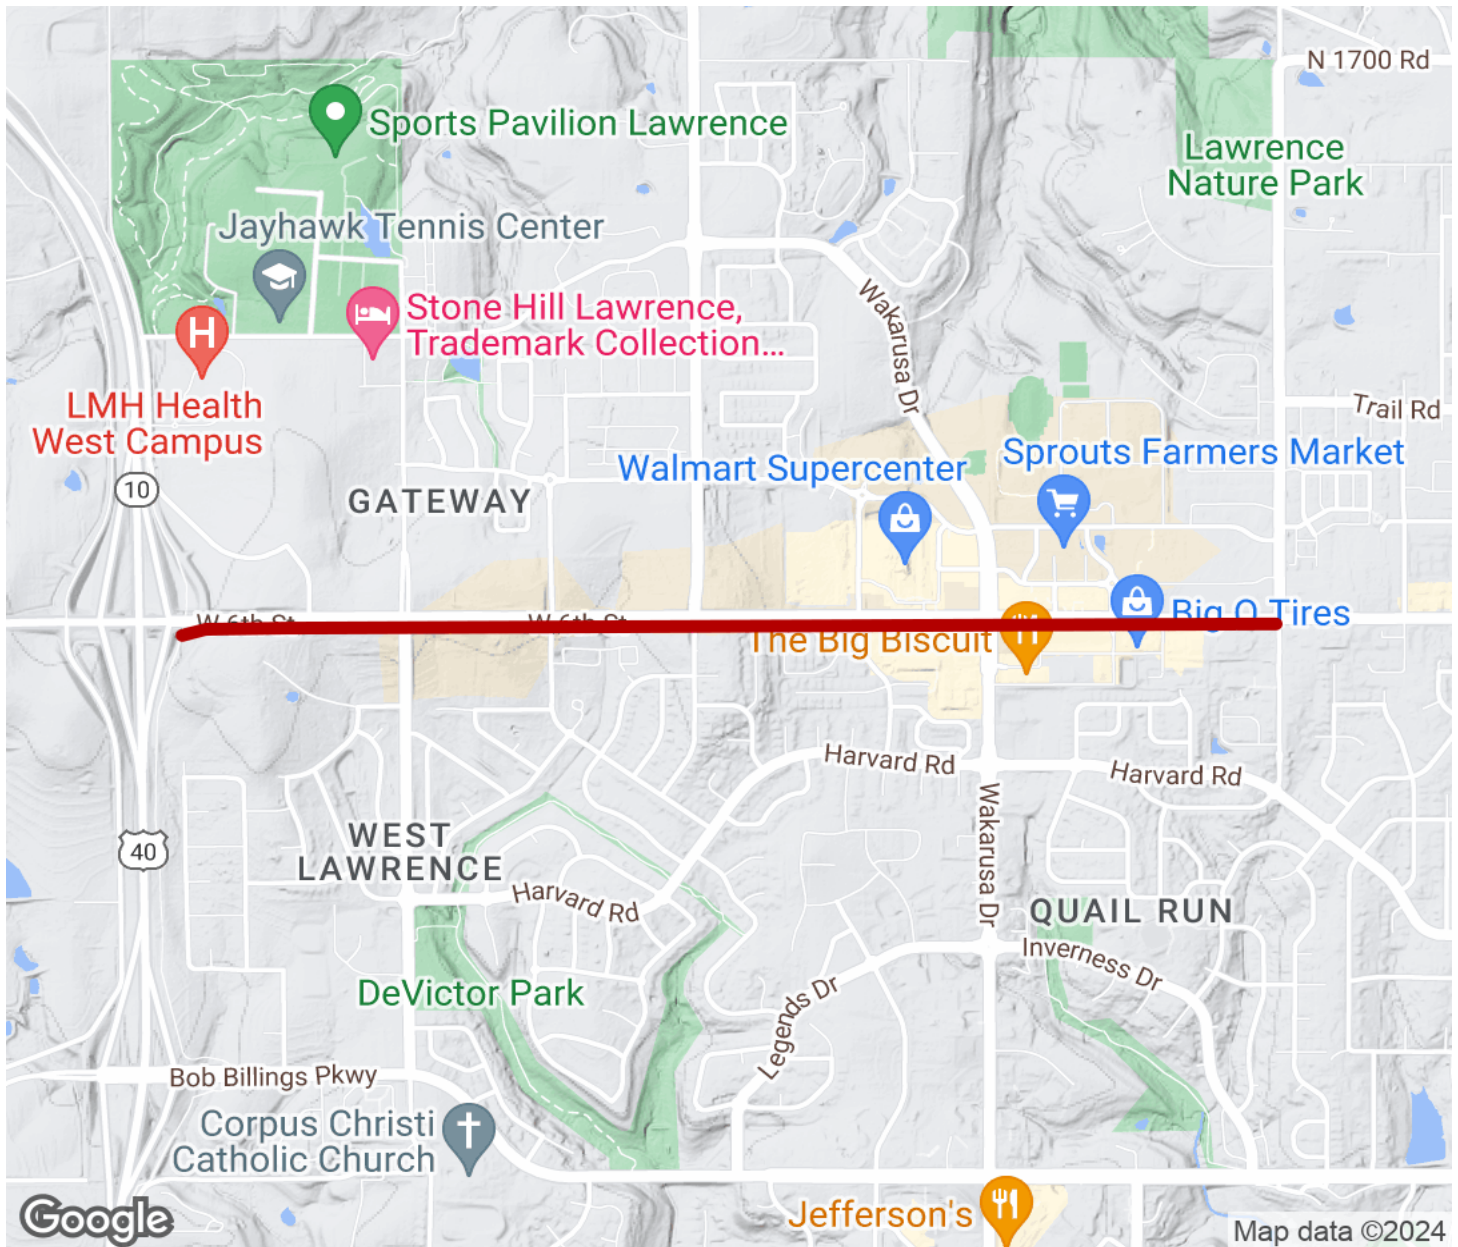

6th Street Path

Kansas

Trailhead

Restroom

Parking

Water Fountain

Tunnel

TrailLink
by Rails-to-Trails Conservancy

TrailLink.com