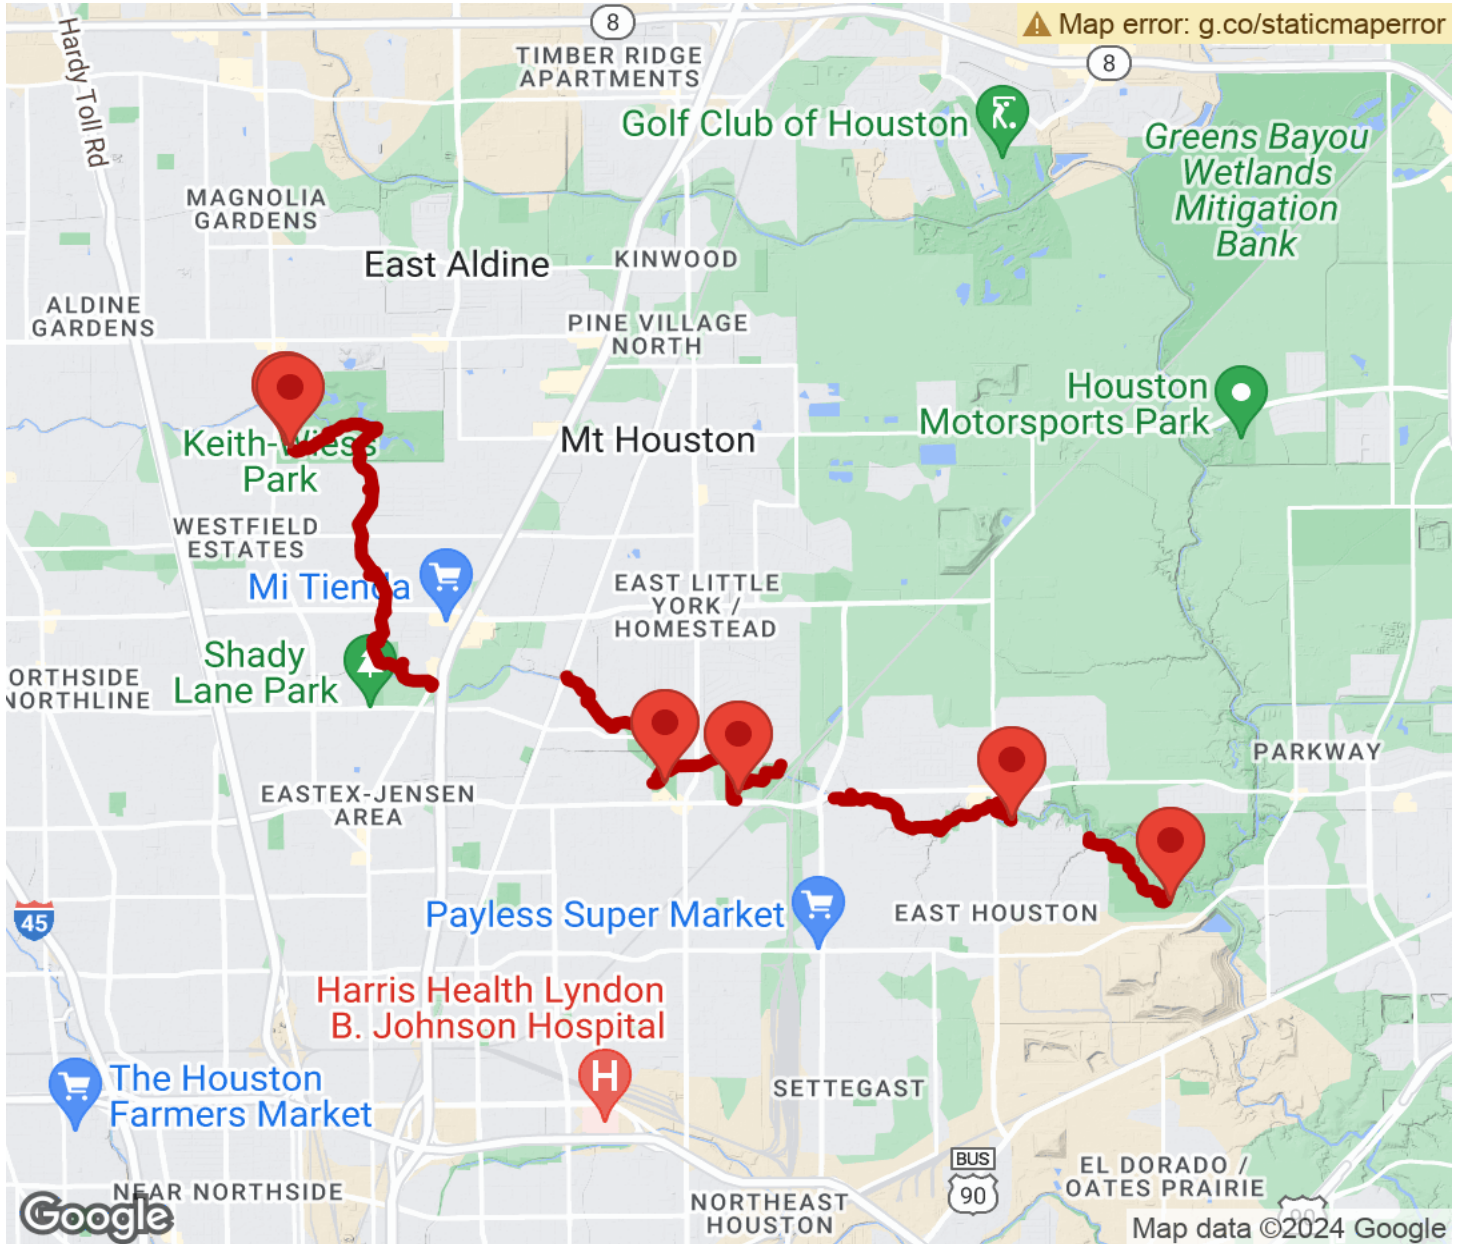

Halls Bayou Greenway Trail

Texas

Trailhead

Restroom

Parking

Water Fountain

Tunnel

TrailLink
by Rails-to-Trails Conservancy

TrailLink.com