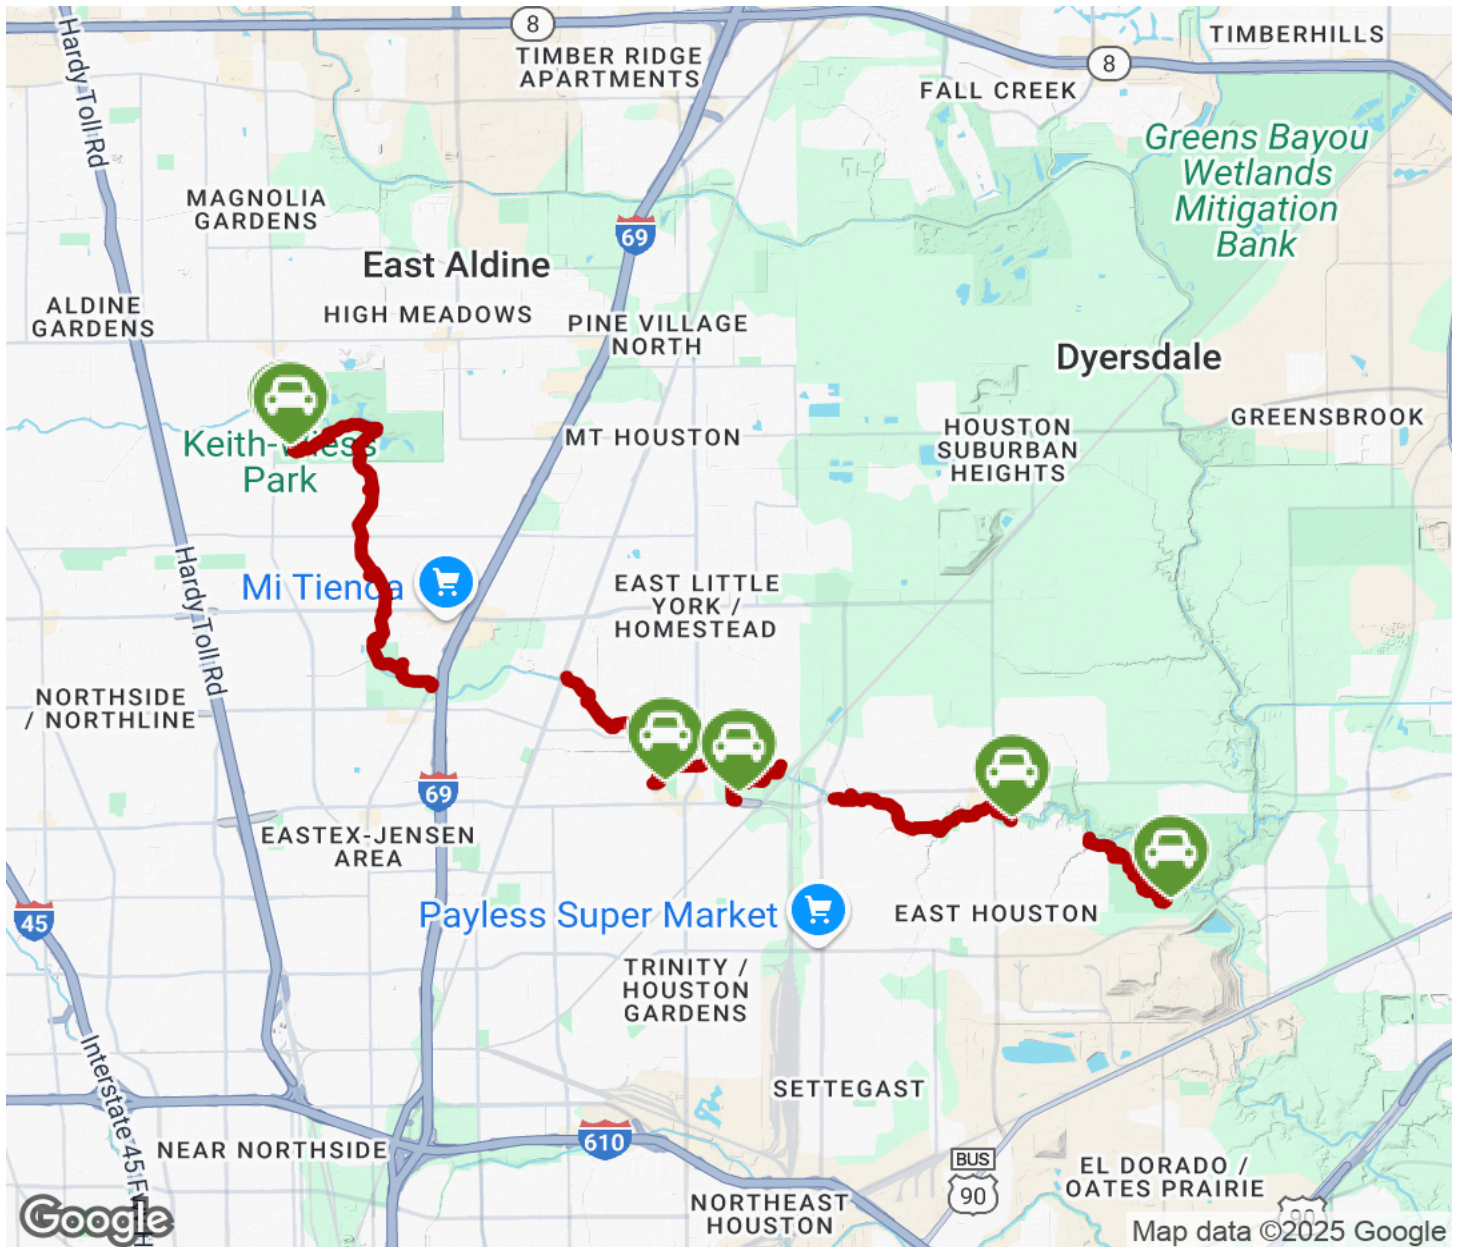

Halls Bayou Greenway Trail

Texas

- Trailhead
- Restroom
- Parking
- Water Fountain
- Tunnel