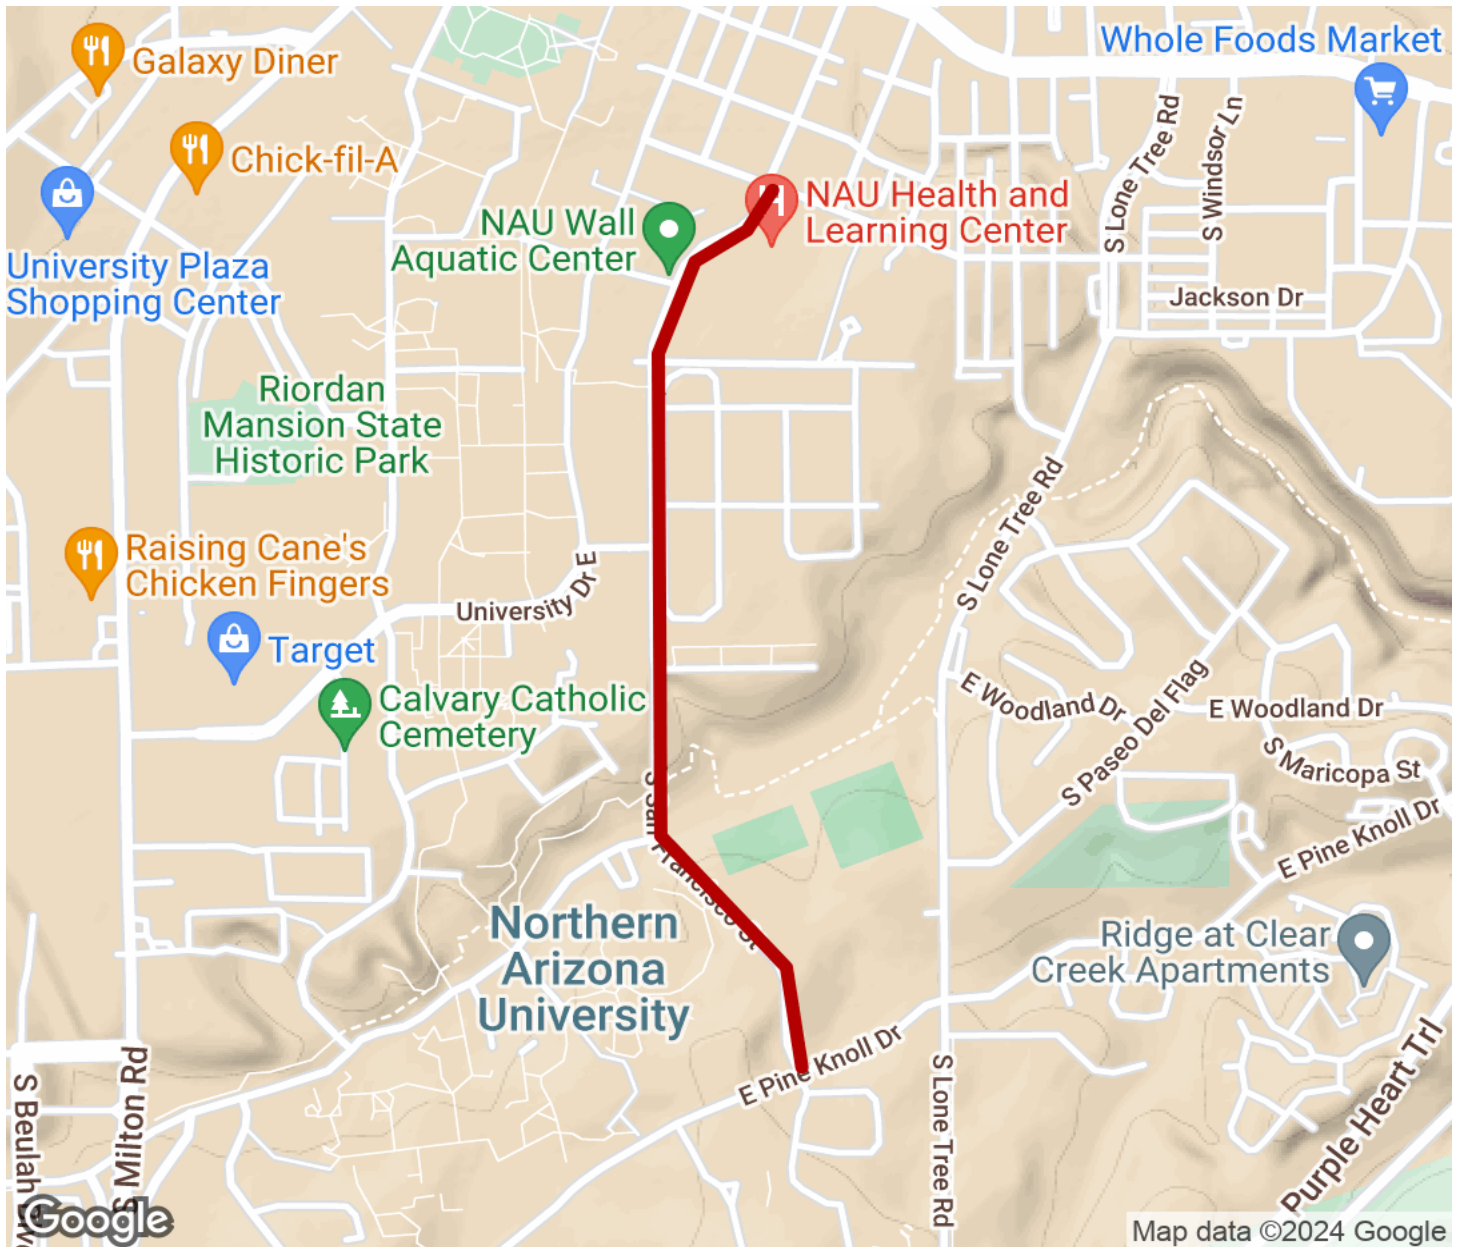

San Francisco Trail

Arizona

Trailhead

Restroom

Parking

Water Fountain

Tunnel

TrailLink

by Rails-to-Trails Conservancy

[TrailLink.com](https://www.TrailLink.com)