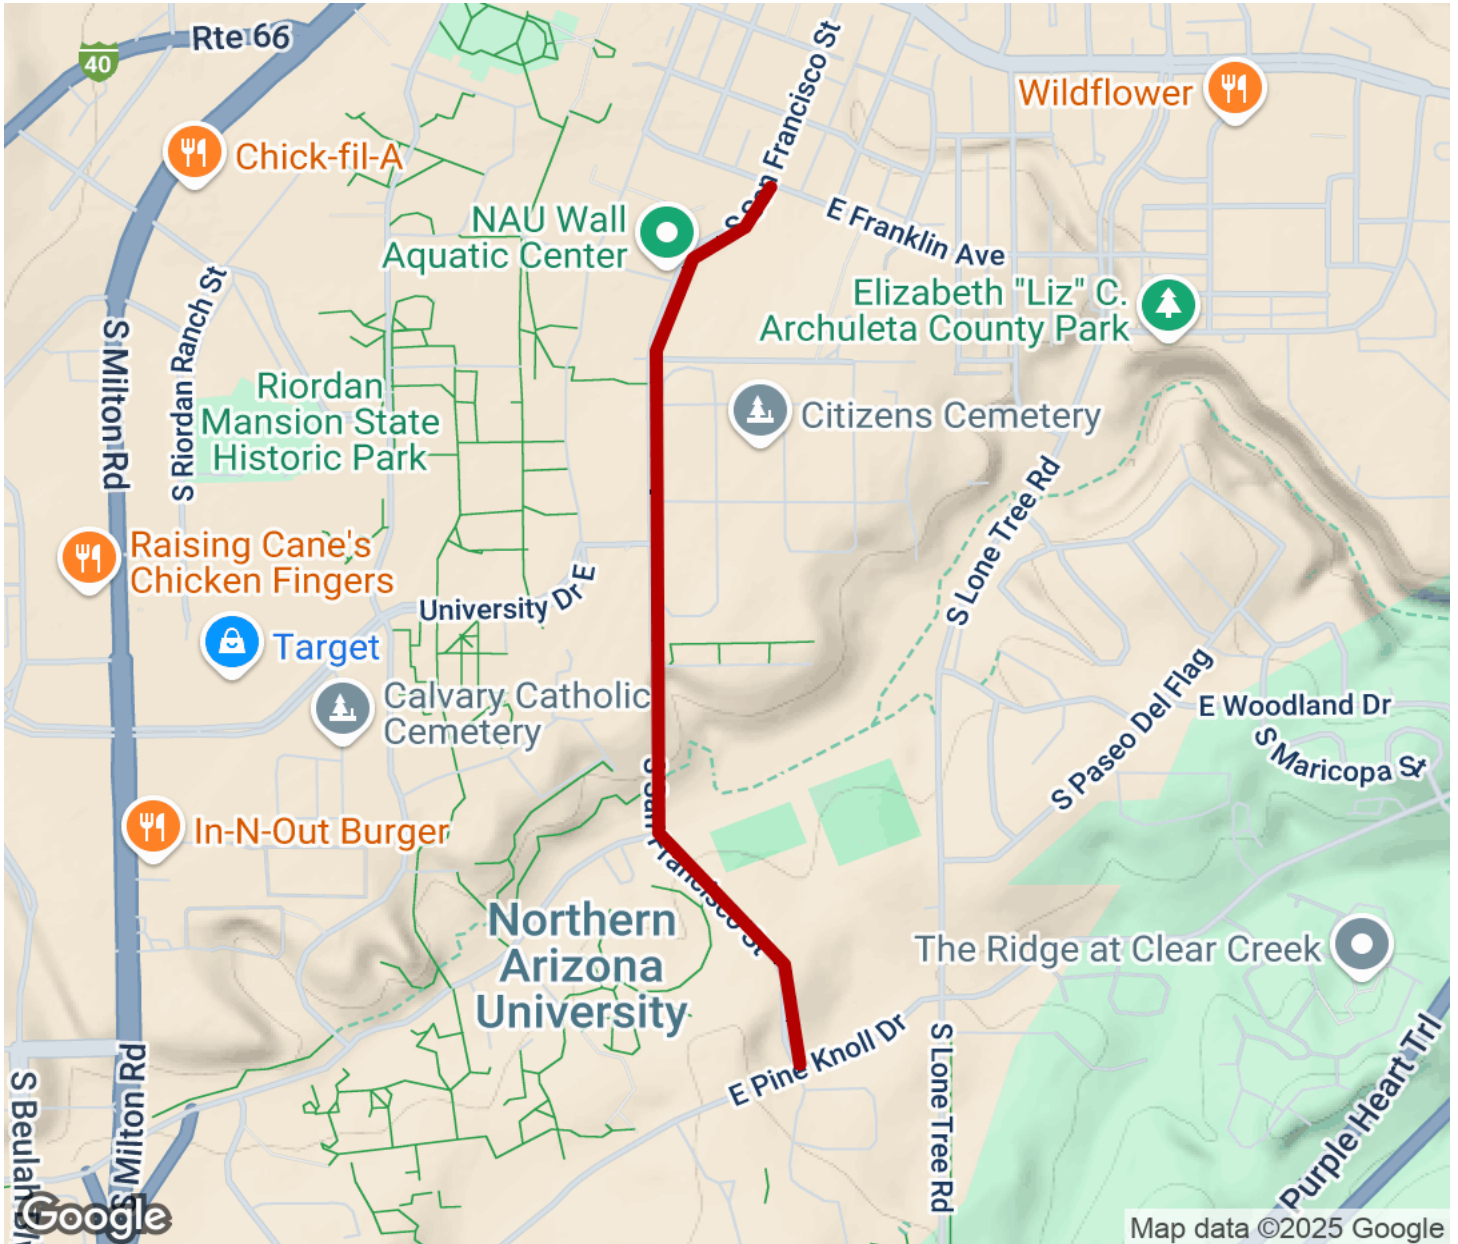

2025

TrailLink Unlimited

Guides

**San Francisco
Trail**
Arizona

San Francisco Trail

Arizona

The San Francisco Trail parallels San Francisco Street on the east side of Northern Arizona University campus, running between

The San Francisco Trail parallels San Francisco Street on the east side of Northern Arizona University campus, running between Franklin Avenue and Pine Knoll Drive. It intersects the [Sinclair Wash Trail](#) at E. McConnell Drive and San Francisco Street.

San Francisco Trail

Arizona

States: Arizona

Counties: Coconino

Length: 0.9miles

Trail end points: Franklin Avenue to Pine
Knoll Drive

Trail surfaces: Asphalt

Trail category: Greenway/Non-RT

Arizona

Trailhead

Restroom

Parking

Water Fountain

Tunnel

TrailLink

by Rails-to-Trails Conservancy