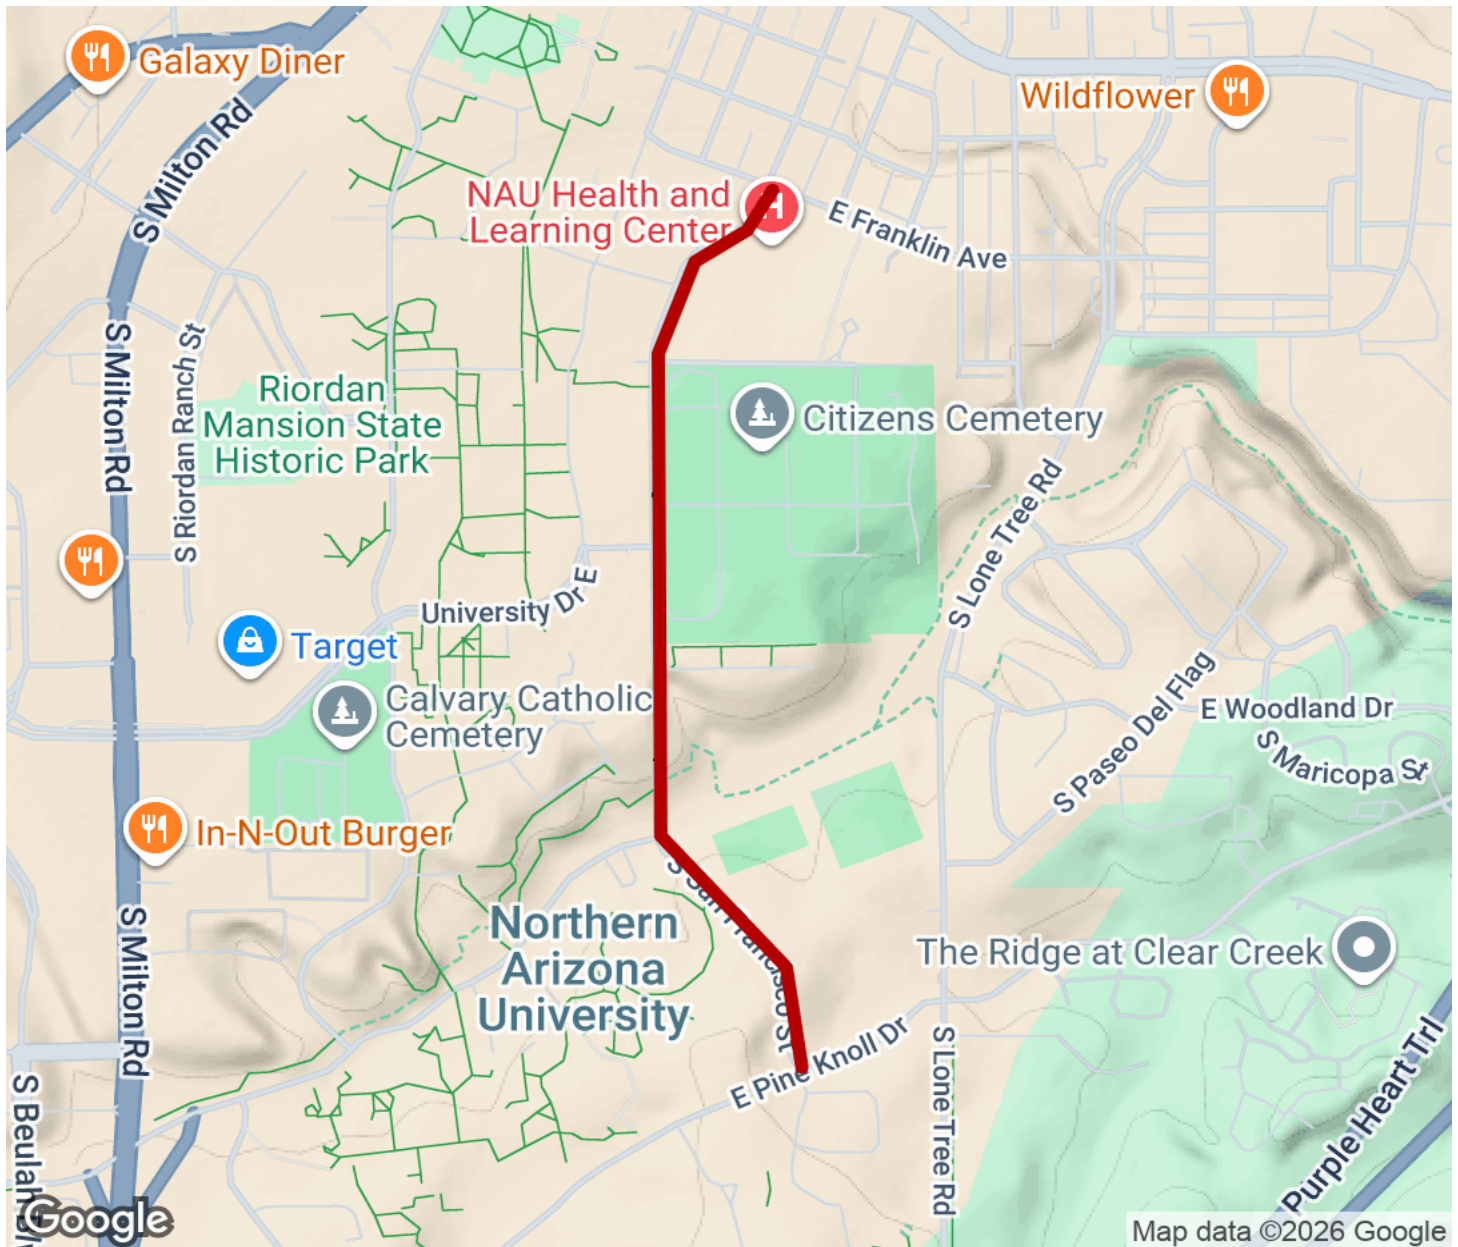

San Francisco Trail

Arizona

Trailhead

Restroom

Parking

Water Fountain

Tunnel

TrailLink
by Rails-to-Trails Conservancy

TrailLink.com