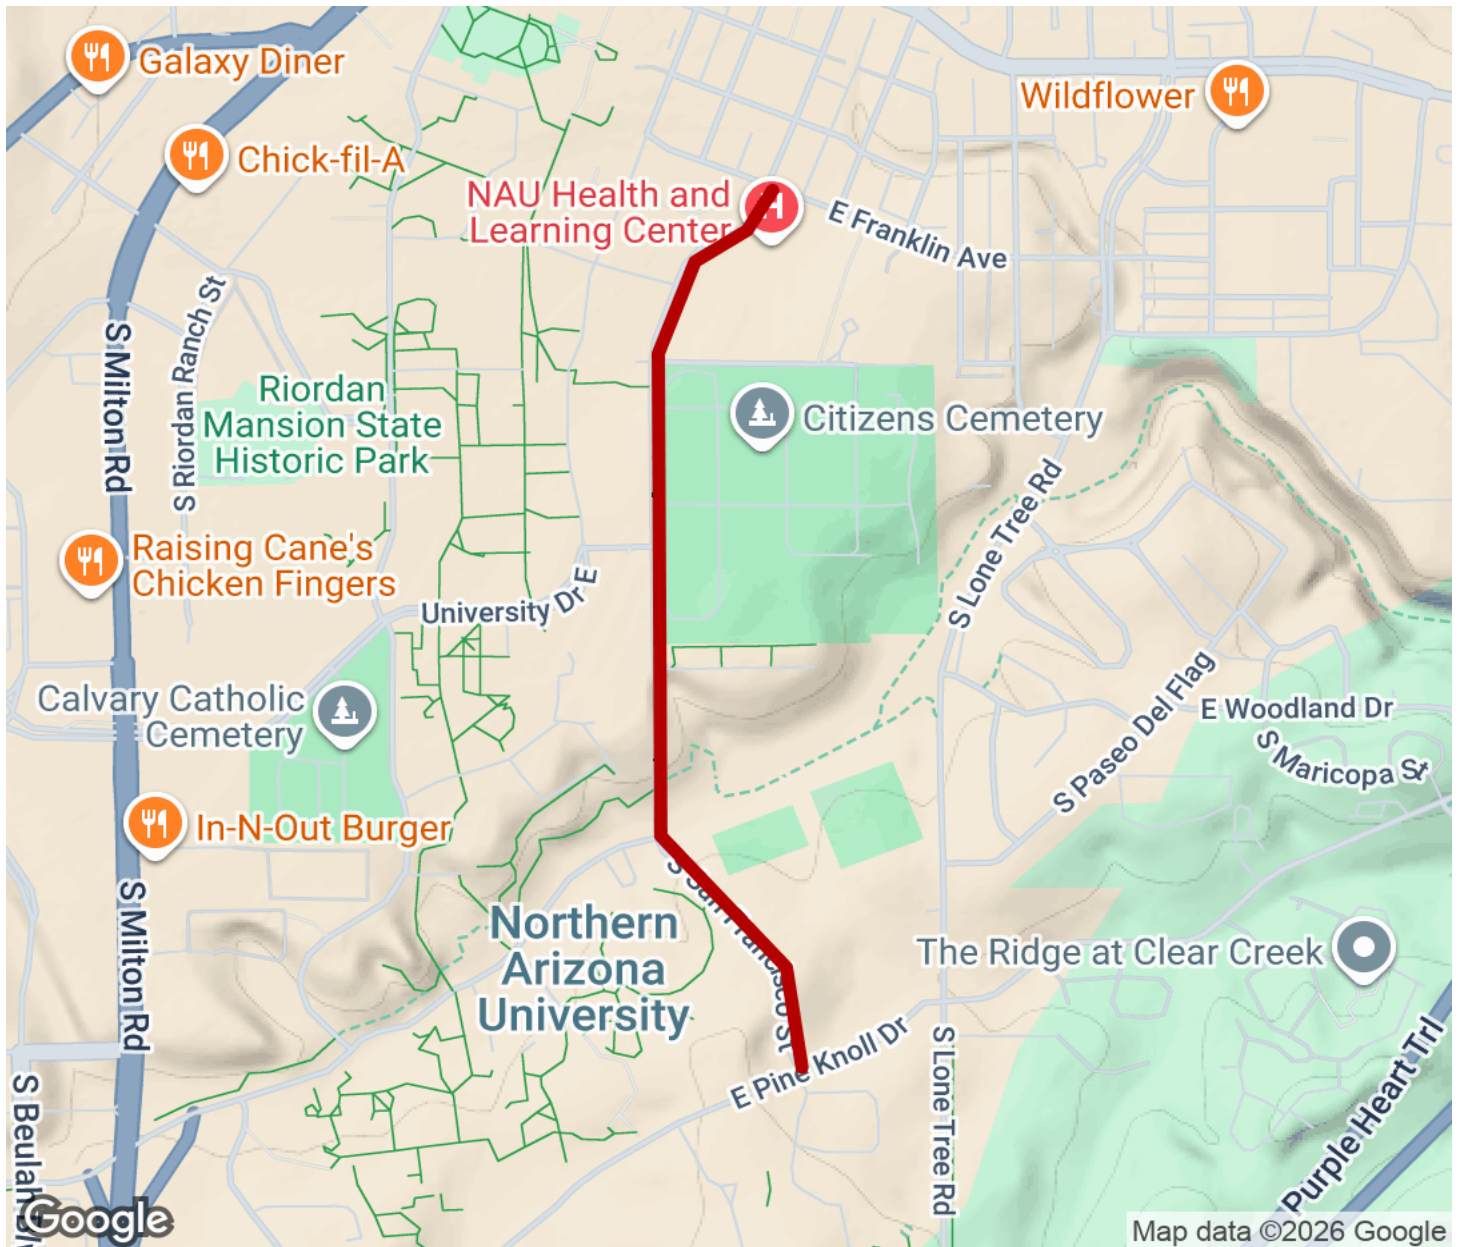

San Francisco Trail

Arizona

Trailhead

Restroom

Parking

Water Fountain

Tunnel

TrailLink
by Rails-to-Trails Conservancy

TrailLink.com