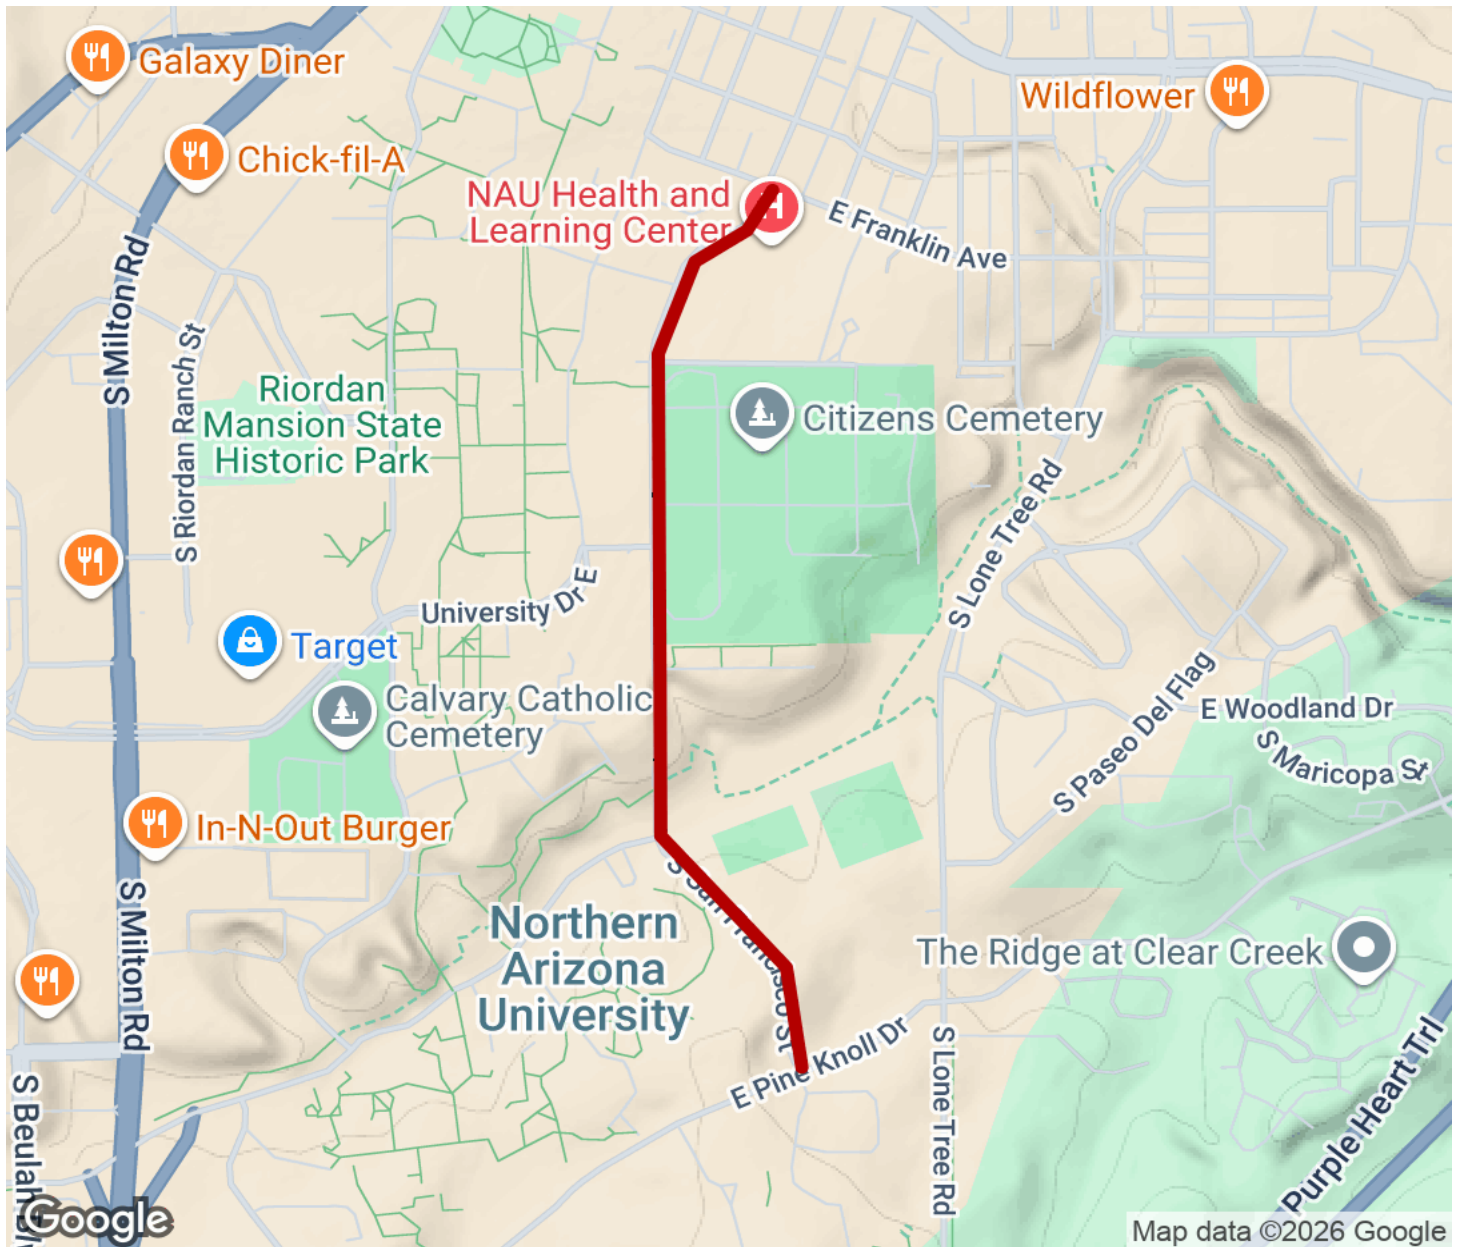

2026

TrailLink Unlimited

Guides

**San Francisco
Trail**
Arizona

San Francisco Trail

Arizona

The San Francisco Trail parallels San Francisco Street on the east side of Northern Arizona University campus, running between

The San Francisco Trail parallels San Francisco Street on the east side of Northern Arizona University campus, running between Franklin Avenue and Pine Knoll Drive. It intersects the [Sinclair Wash Trail](#) at E. McConnell Drive and San Francisco Street.

San Francisco Trail

Arizona

States: Arizona

Counties: Coconino

Length: 0.9miles

Trail end points: Franklin Avenue to Pine Knoll Drive

Trail surfaces: Asphalt

Trail category: Greenway/Non-RT

Arizona

Trailhead

Restroom

Parking

Water Fountain

Tunnel

TrailLink
by Rails-to-Trails Conservancy

TrailLink.com