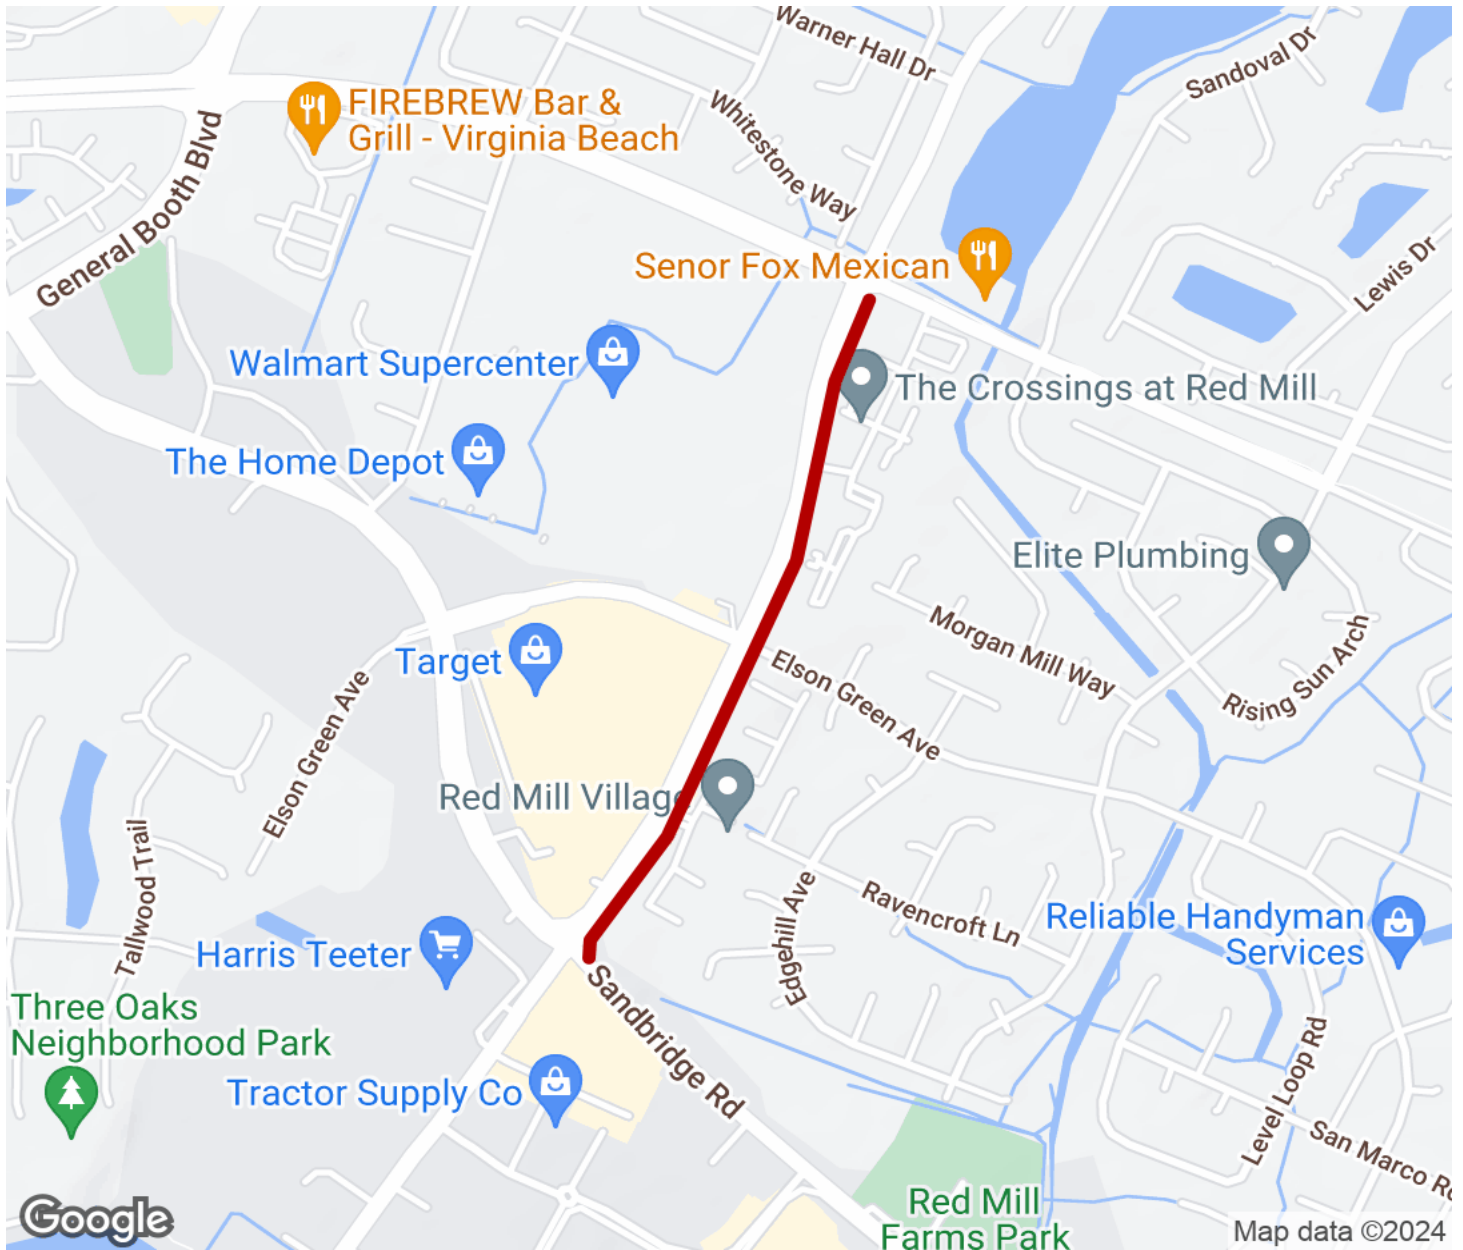

Upton Drive Trail

Virginia

Trailhead

Restroom

Parking

Water Fountain

Tunnel

TrailLink
by Rails-to-Trails Conservancy

TrailLink.com