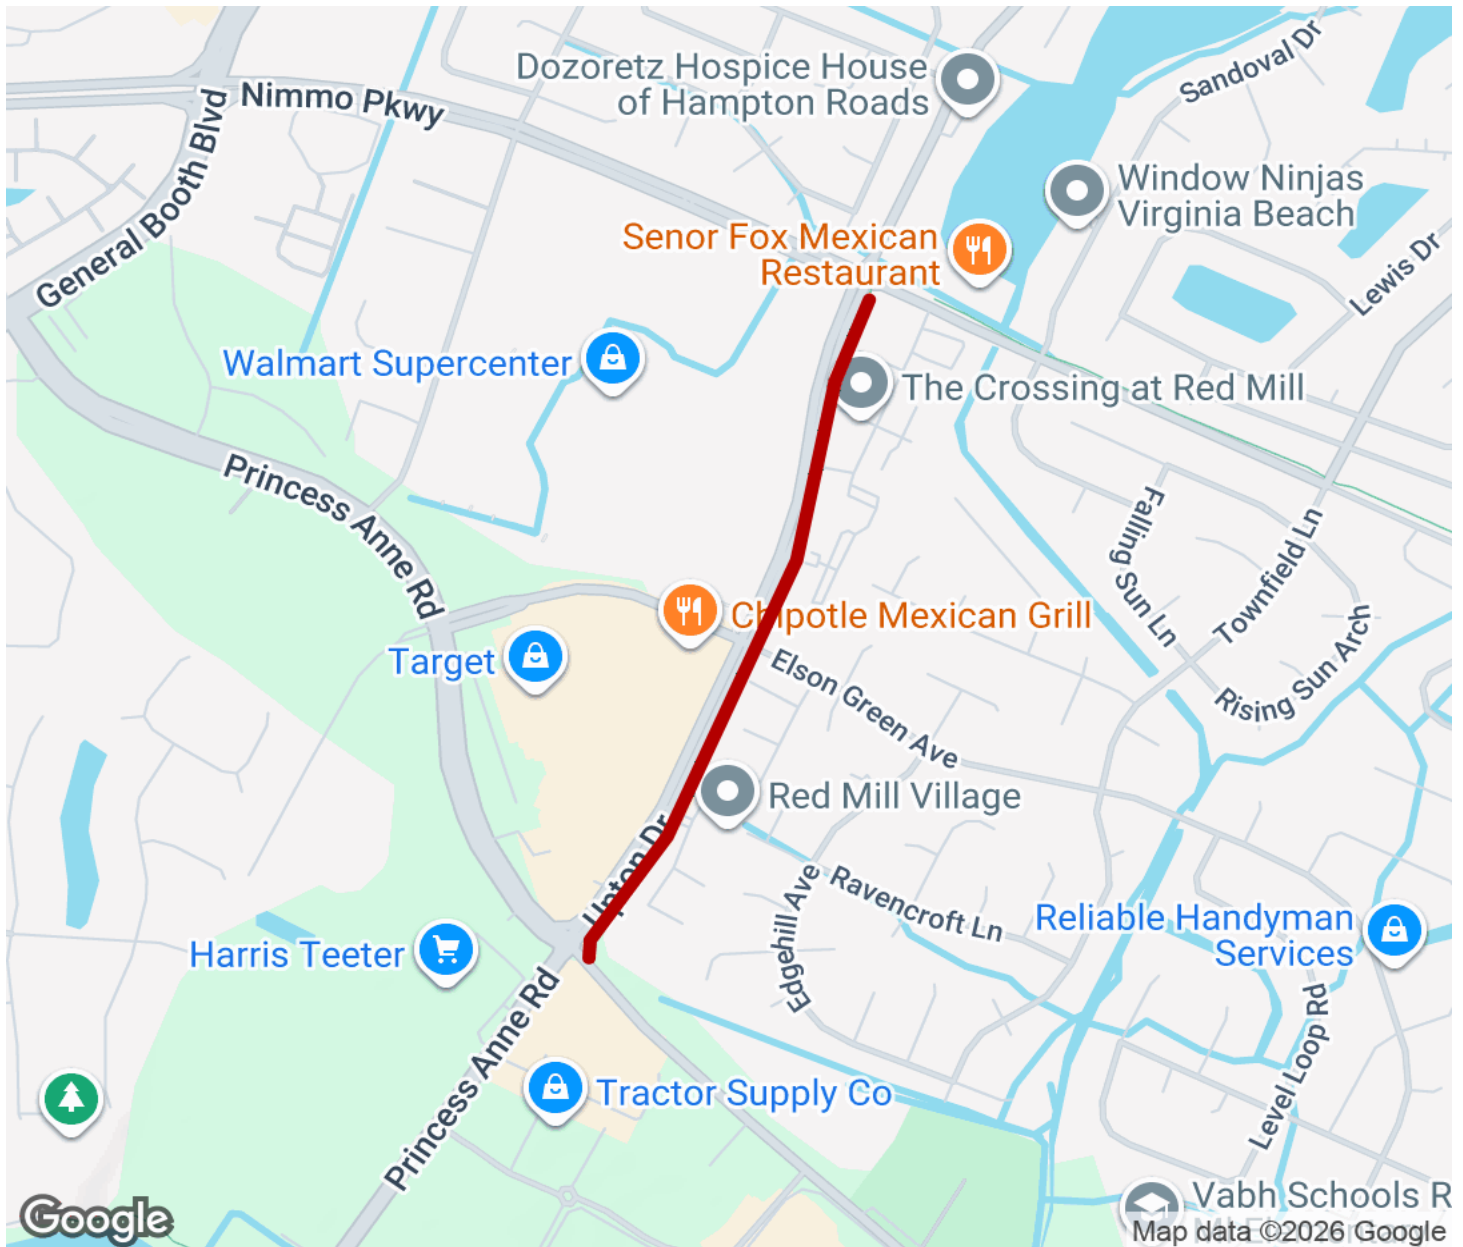

Upton Drive Trail

Virginia

Trailhead

Restroom

Parking

Water Fountain

Tunnel

TrailLink
by Rails-to-Trails Conservancy

TrailLink.com