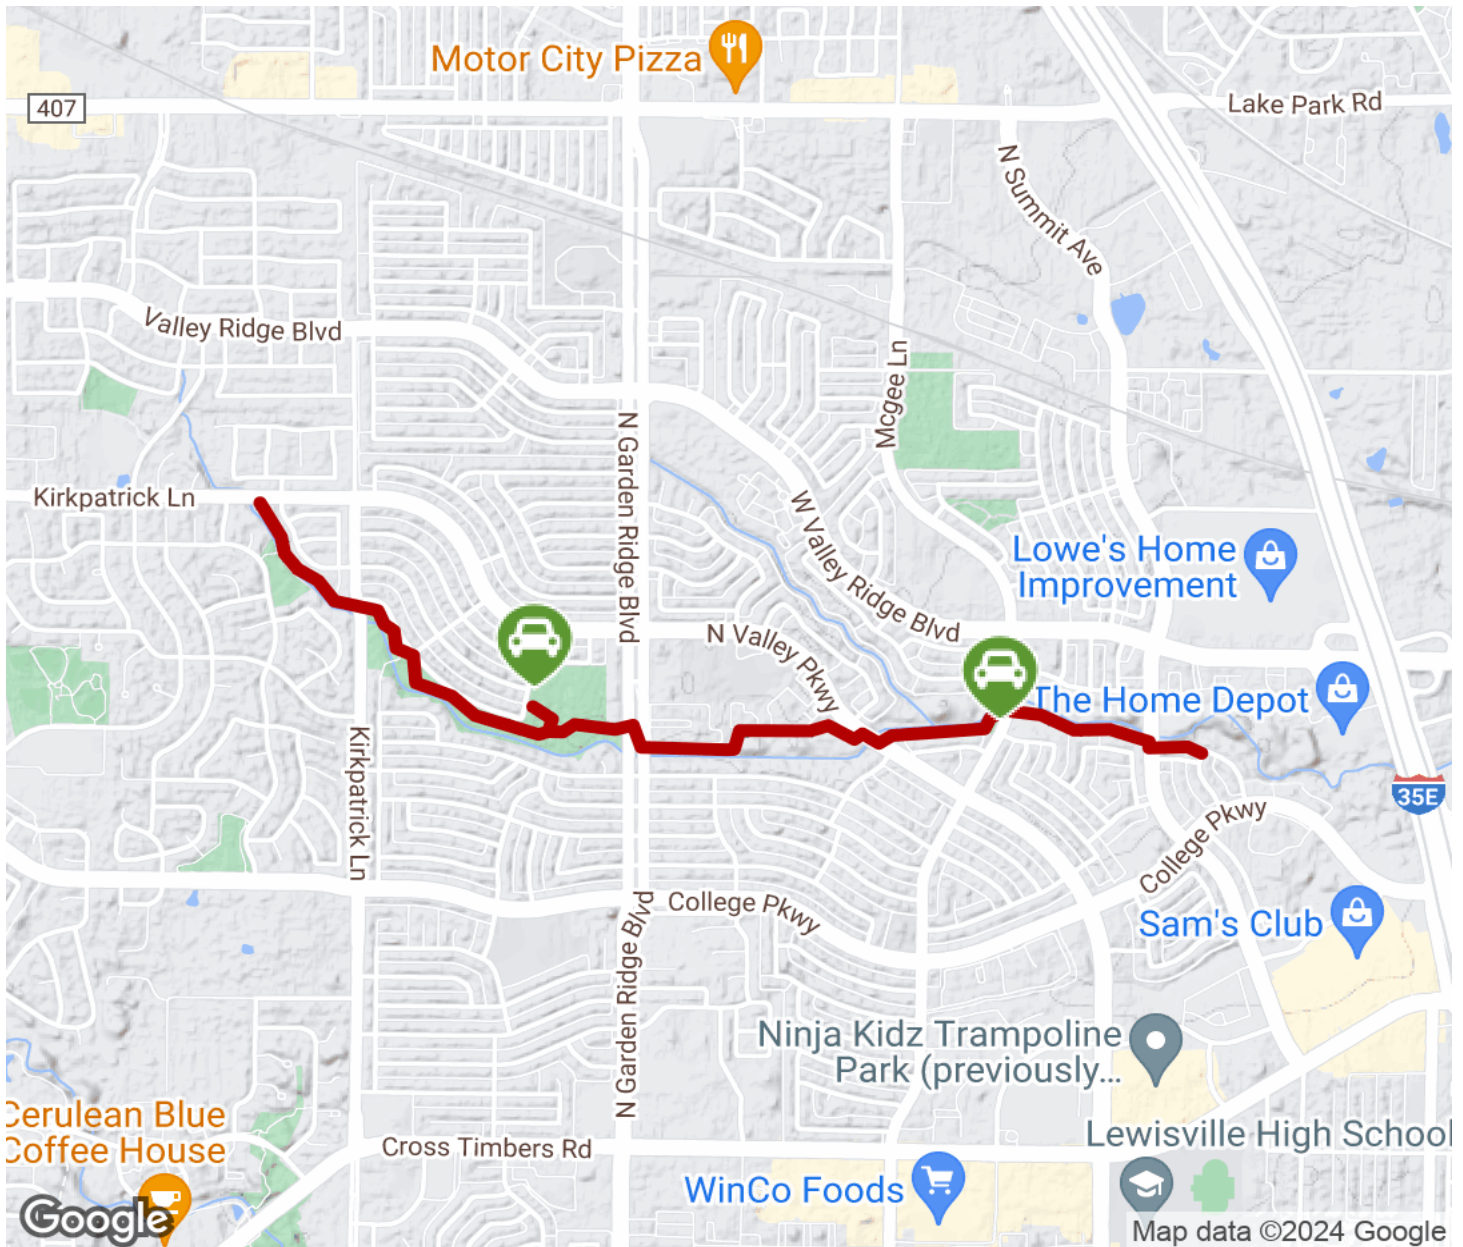

Prairie Creek Trail

Texas

Trailhead

Restroom

Parking

Water Fountain

Tunnel

TrailLink
by Rails-to-Trails Conservancy

TrailLink.com