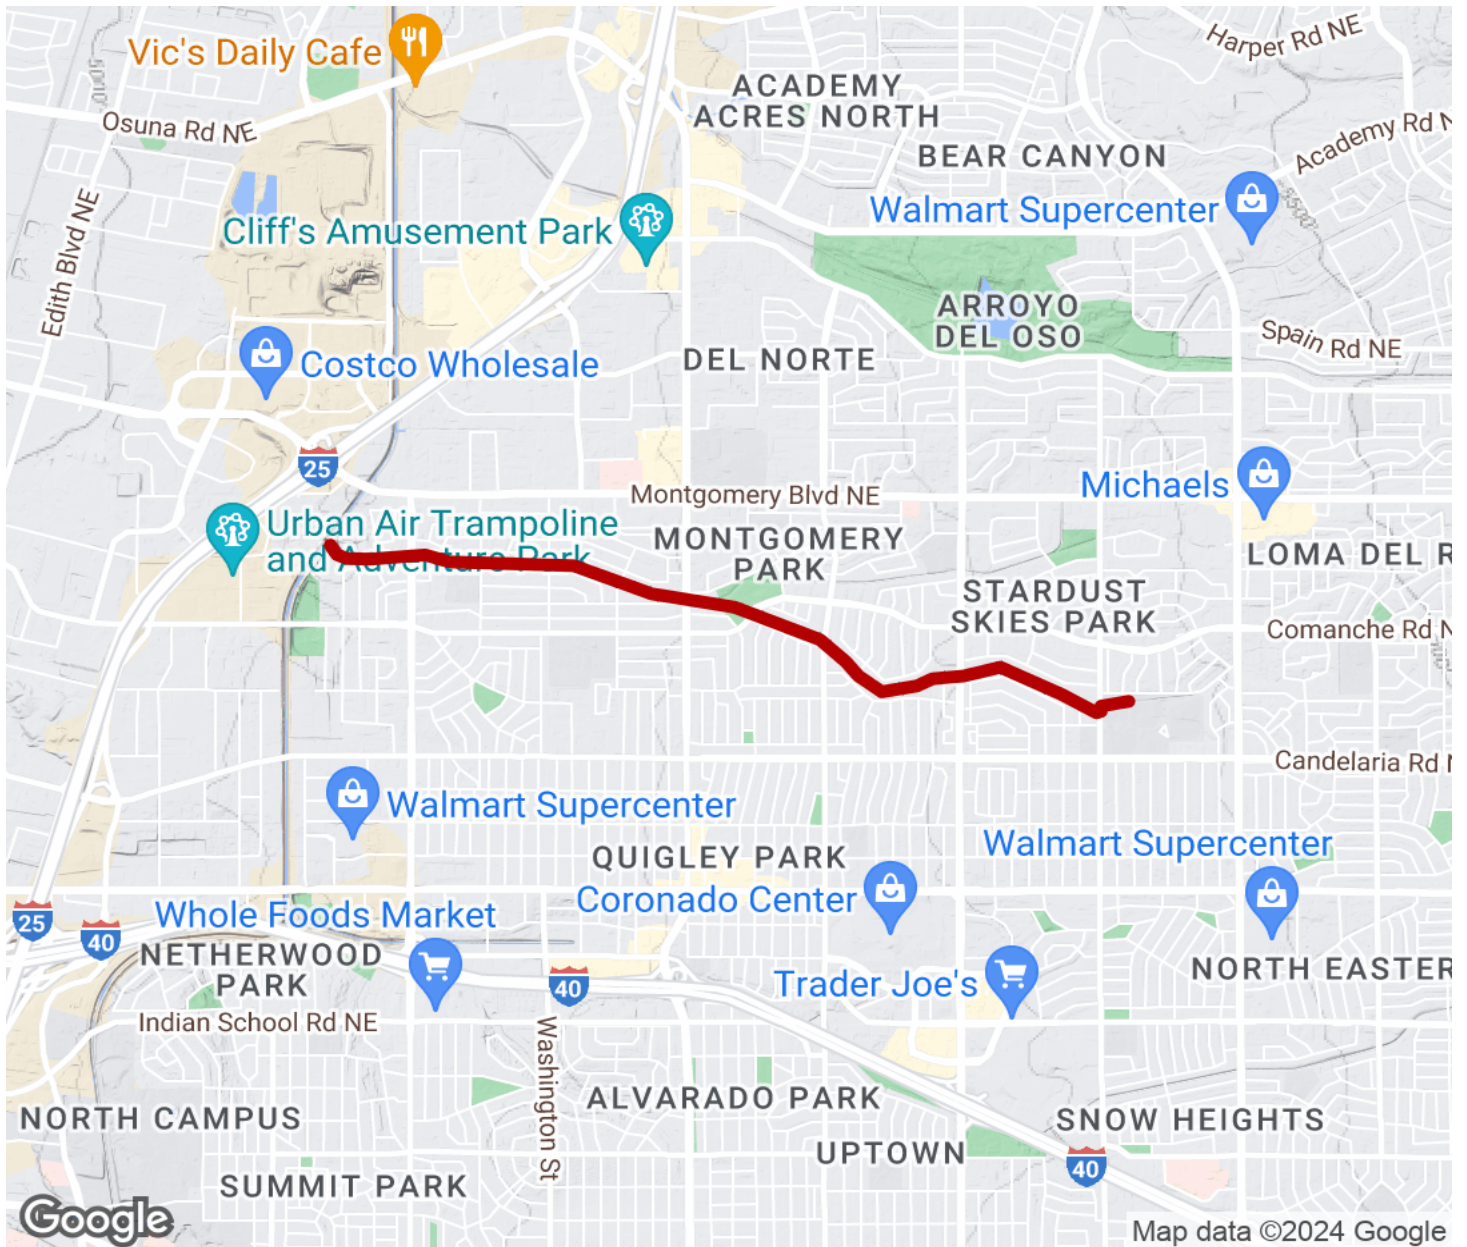

Paseo del Nordeste Recreation Trail

New Mexico

Trailhead

Restroom

Parking

Water Fountain

Tunnel

TrailLink
by Rails-to-Trails Conservancy

[TrailLink.com](https://www.TrailLink.com)