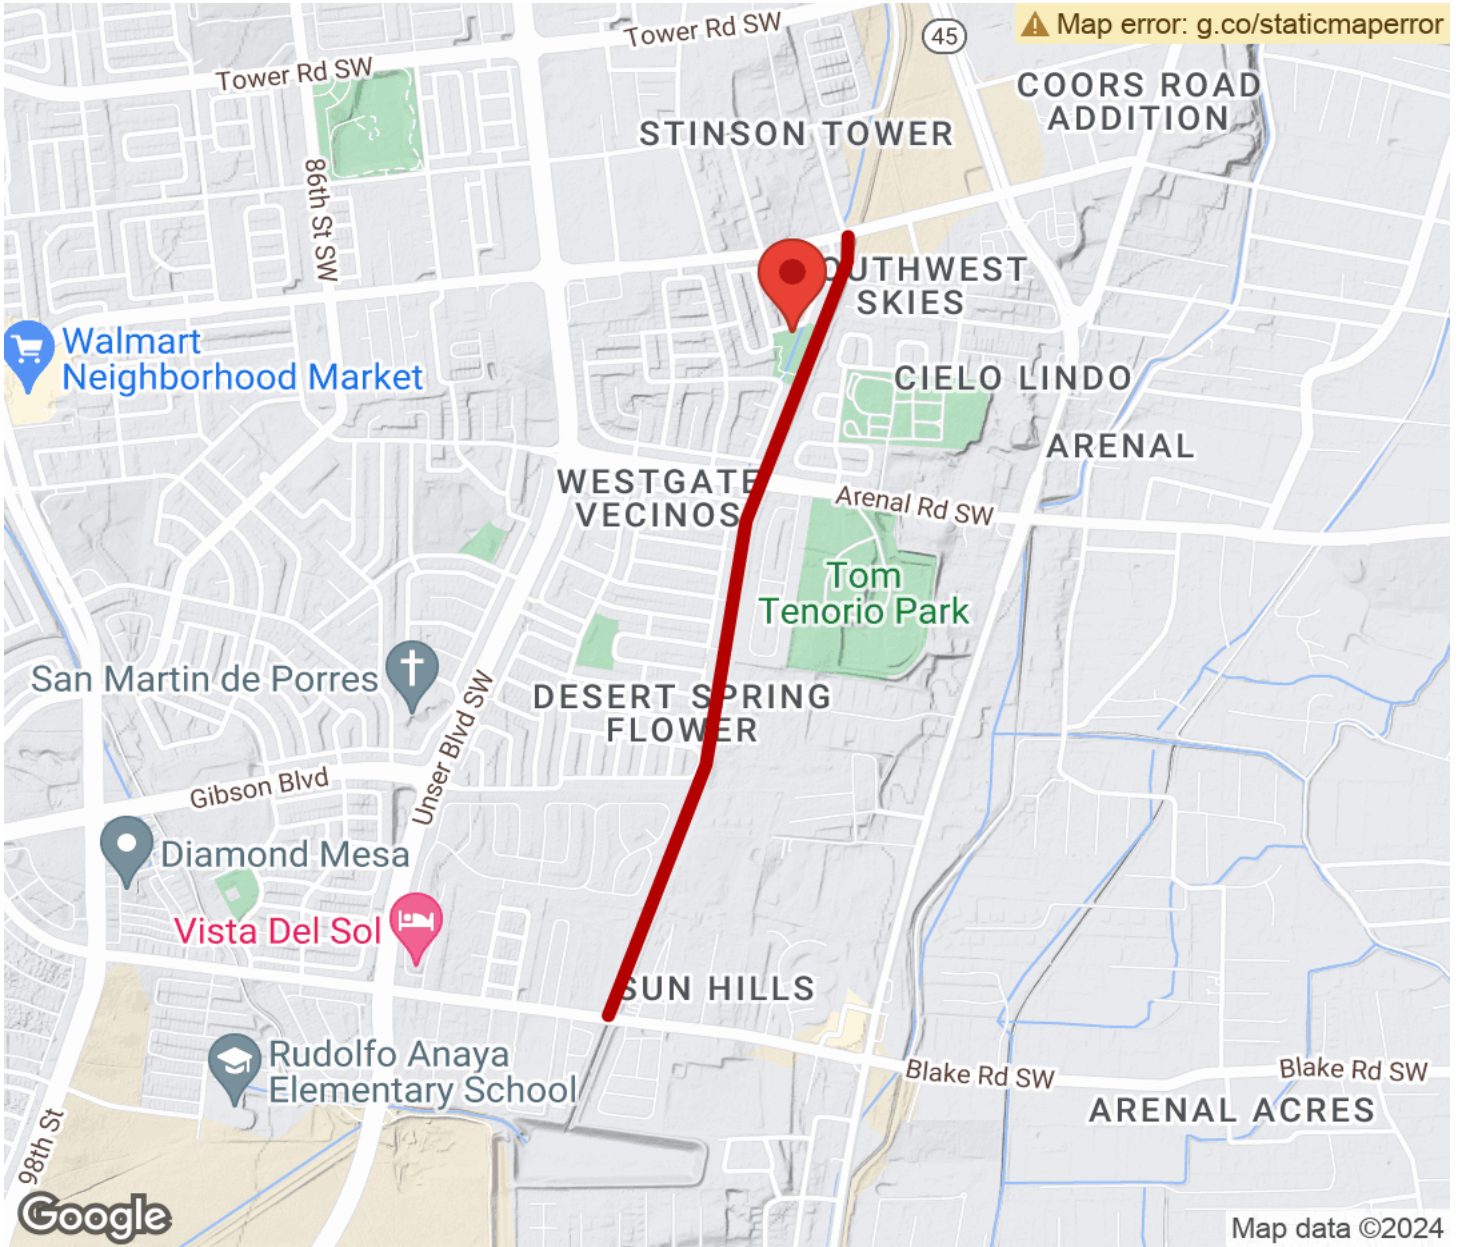

Amole del Norte Trail

New Mexico

Trailhead

Restroom

Parking

Water Fountain

Tunnel

TrailLink
by Rails-to-Trails Conservancy

TrailLink.com