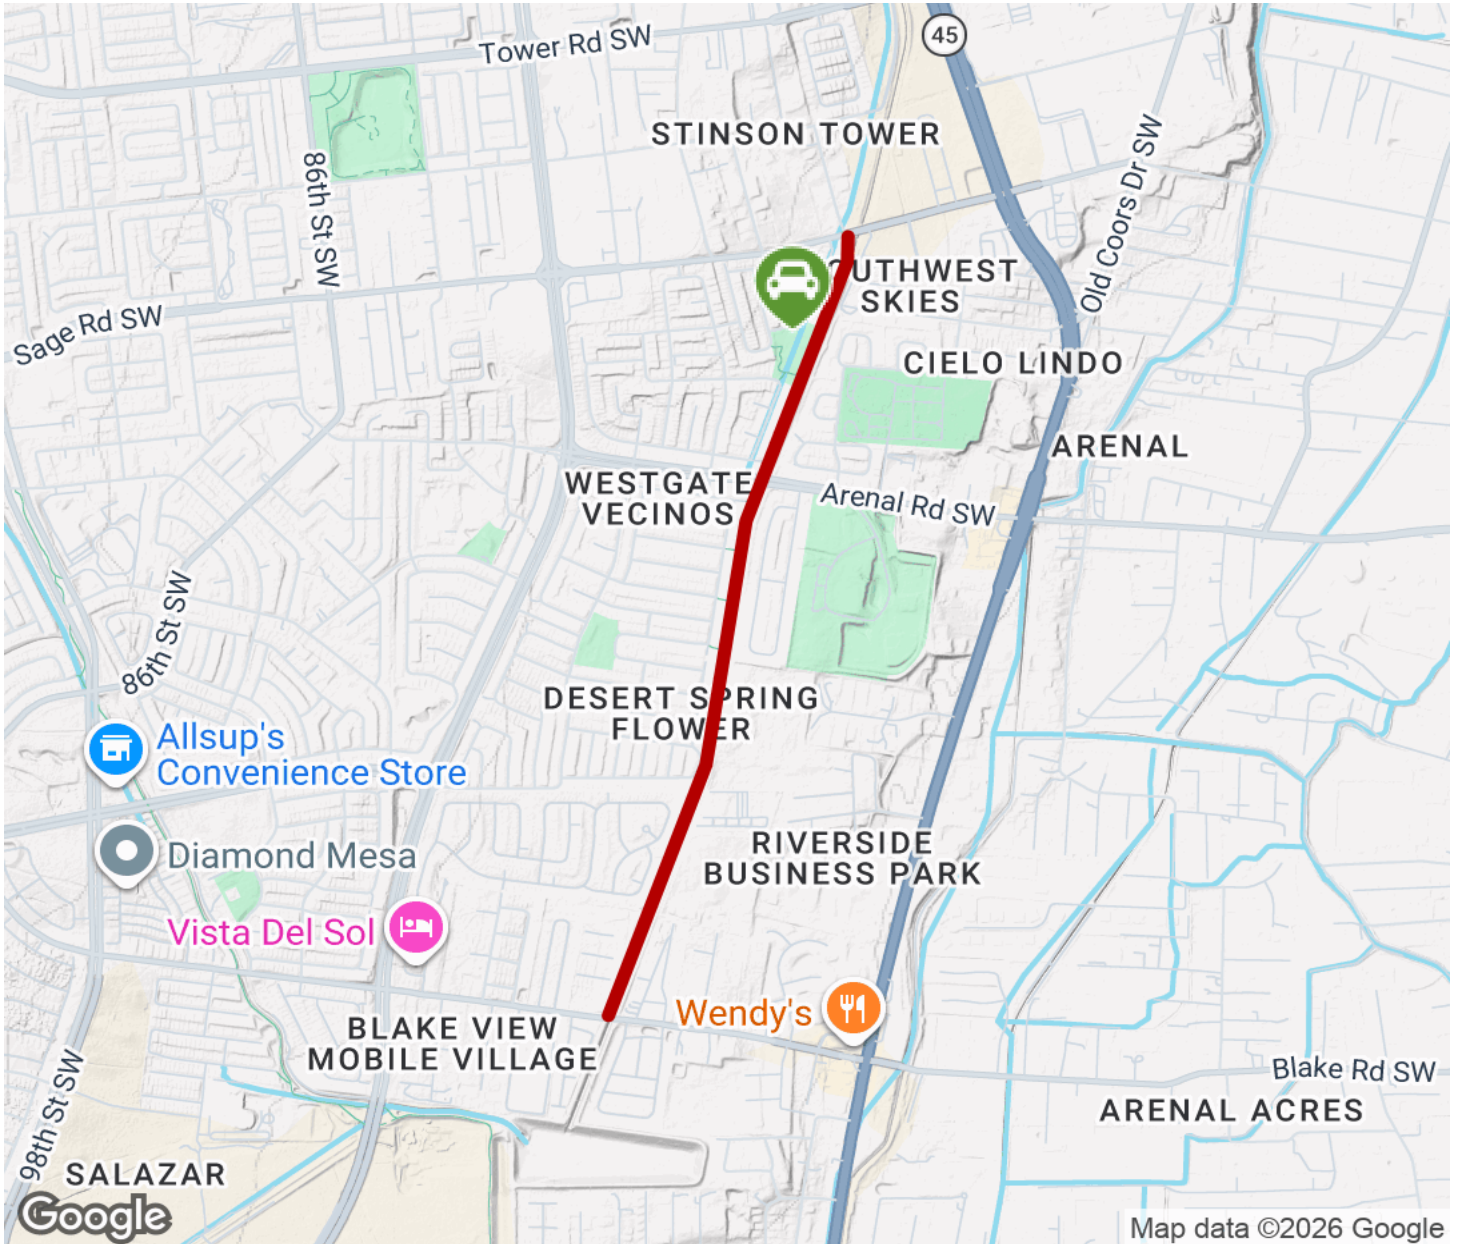

Amole del Norte Trail

New Mexico

Trailhead

Restroom

Parking

Water Fountain

Tunnel

TrailLink
by Rails-to-Trails Conservancy

TrailLink.com