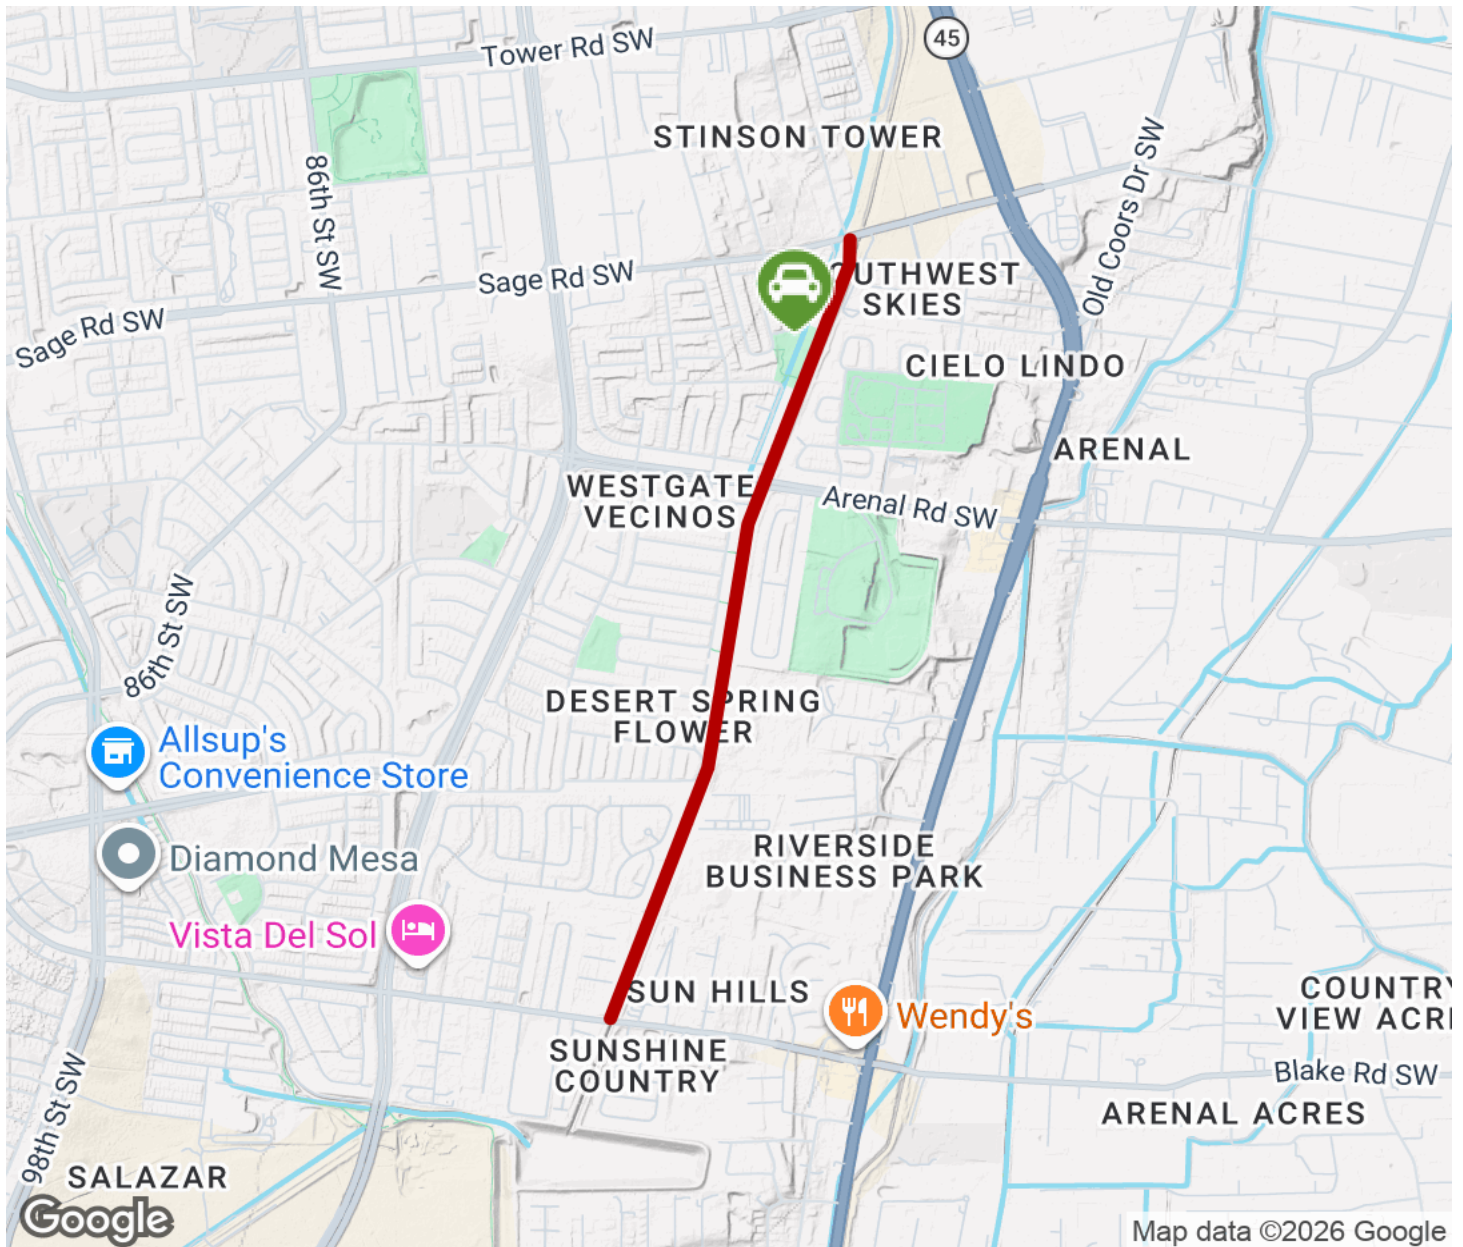

Amole del Norte Trail

New Mexico

Trailhead

Restroom

Parking

Water Fountain

Tunnel

TrailLink
by Rails-to-Trails Conservancy

TrailLink.com