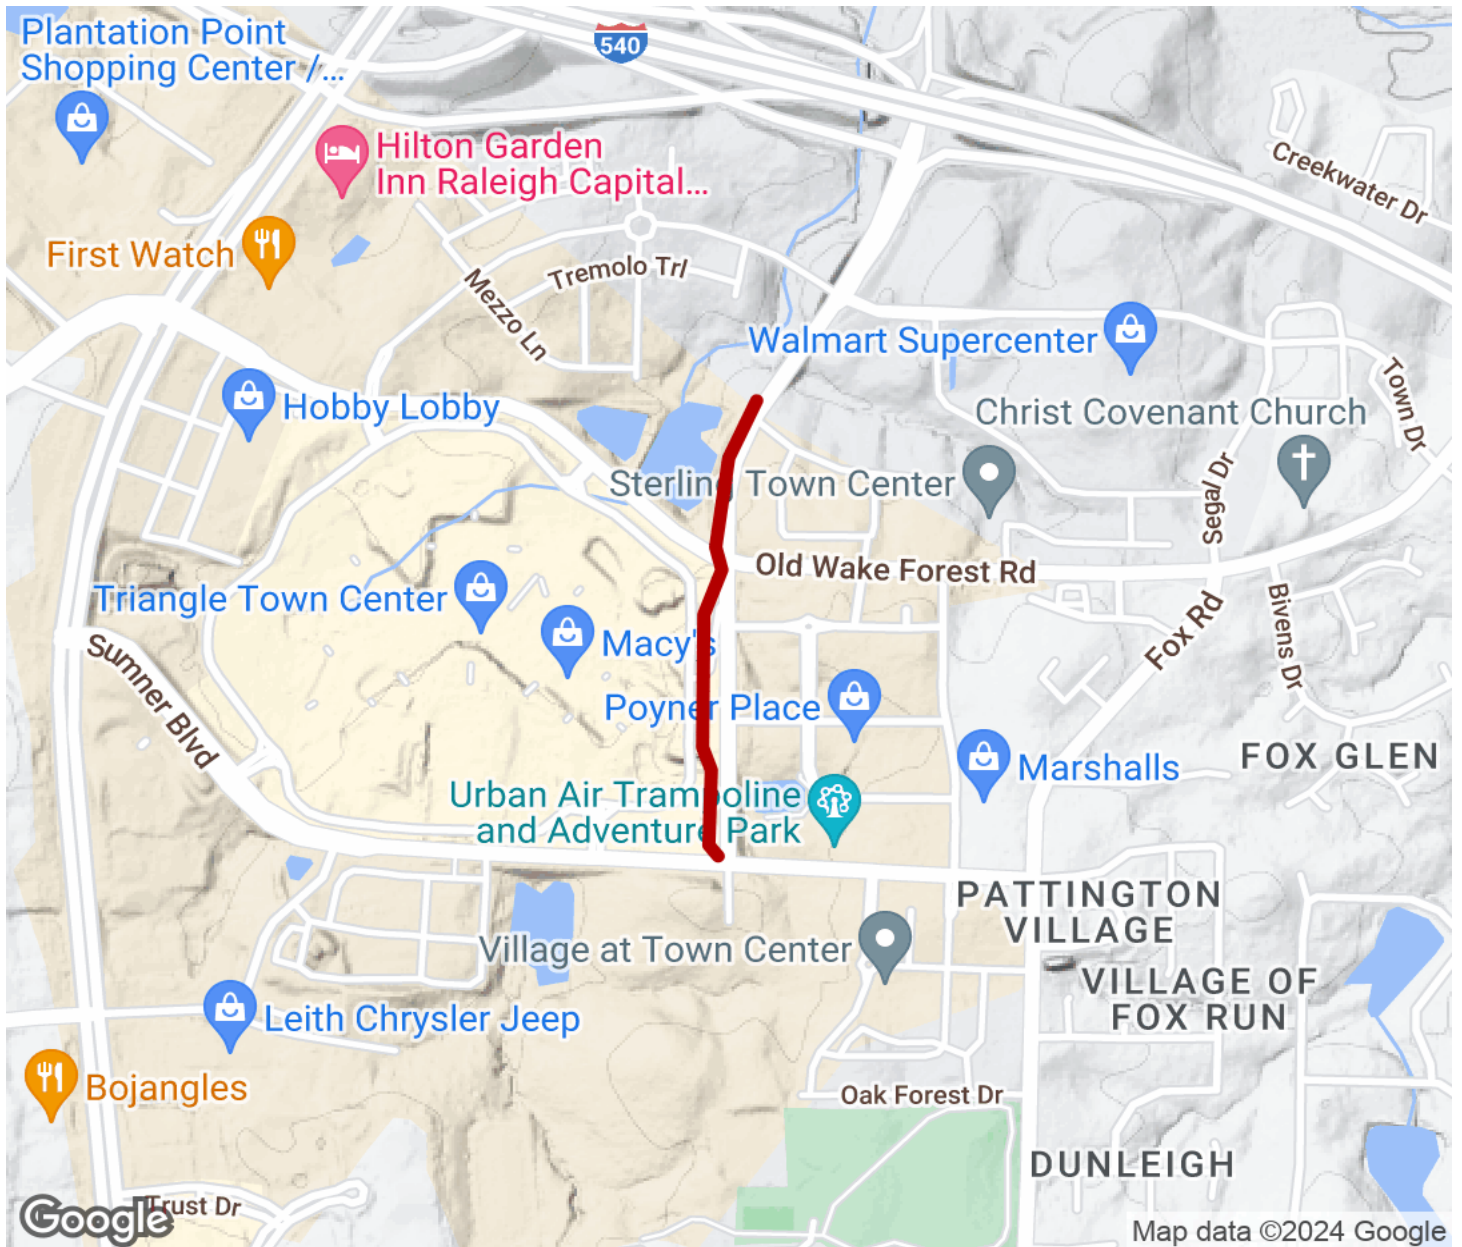

Spring Forest Trail

North Carolina

Trailhead

Restroom

Parking

Water Fountain

Tunnel

TrailLink
by Rails-to-Trails Conservancy

TrailLink.com