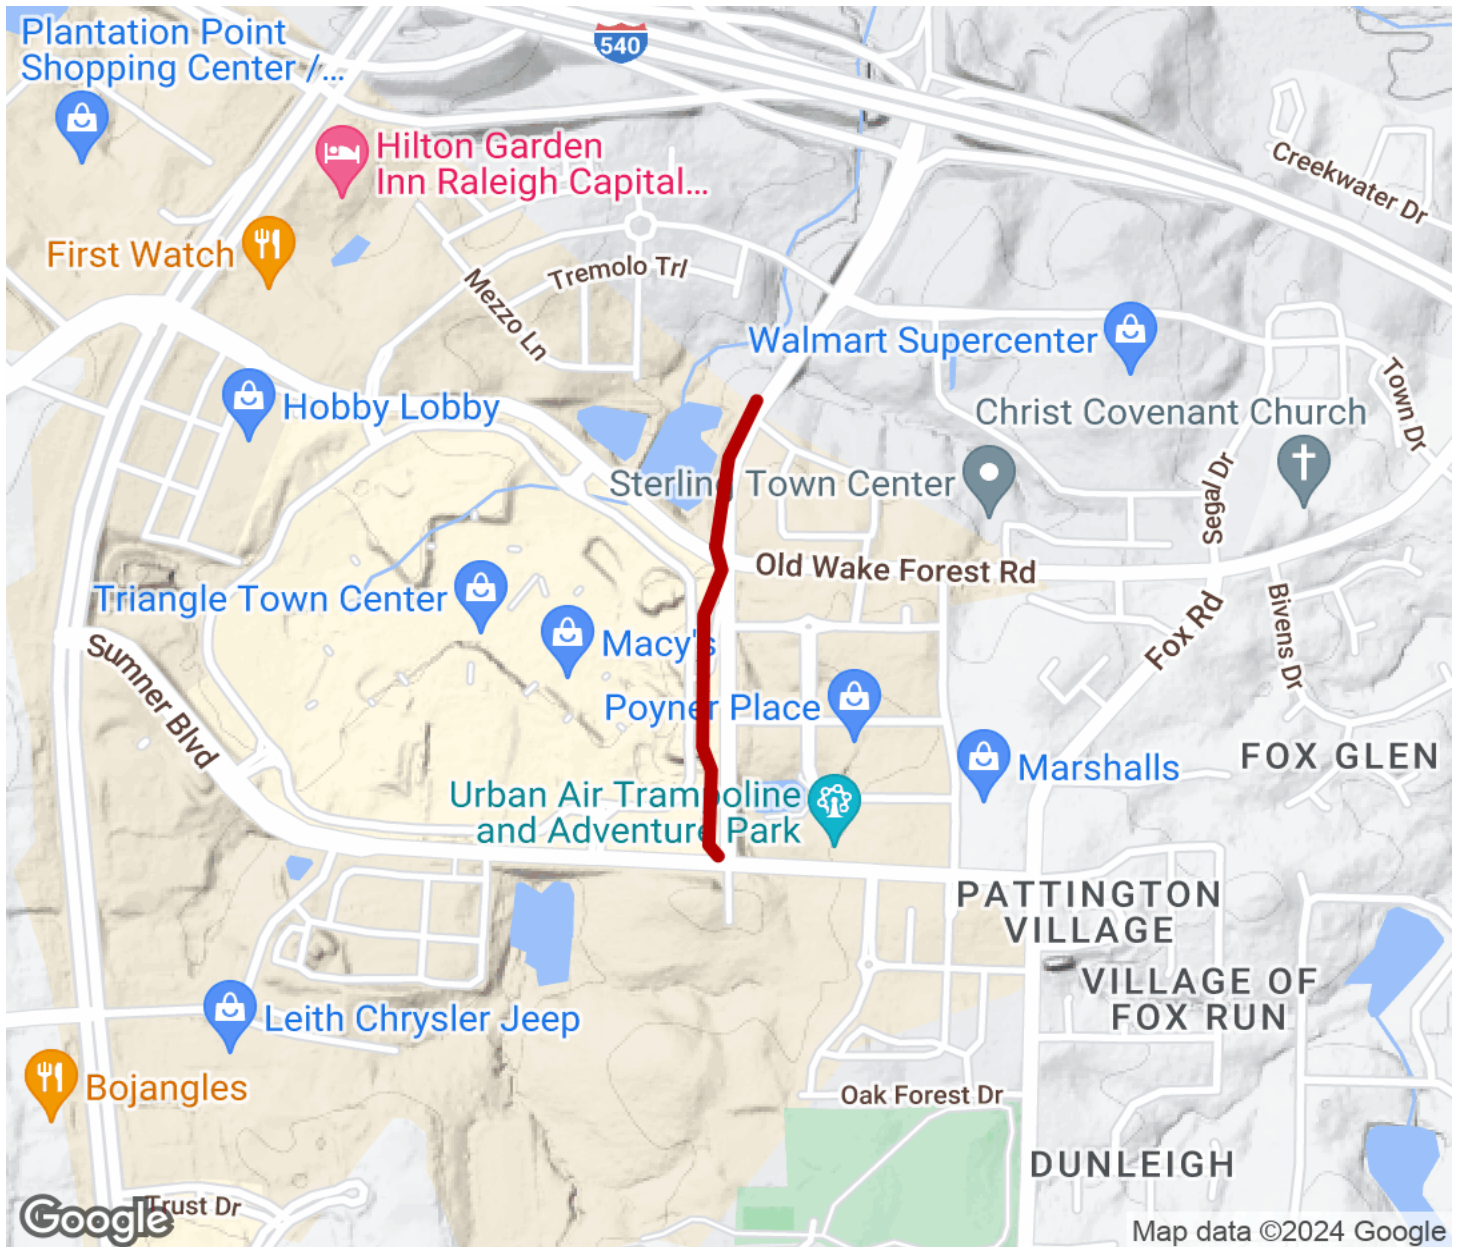

Spring Forest Trail

North Carolina

Trailhead

Restroom

Parking

Water Fountain

Tunnel

TrailLink
by Rails-to-Trails Conservancy

TrailLink.com