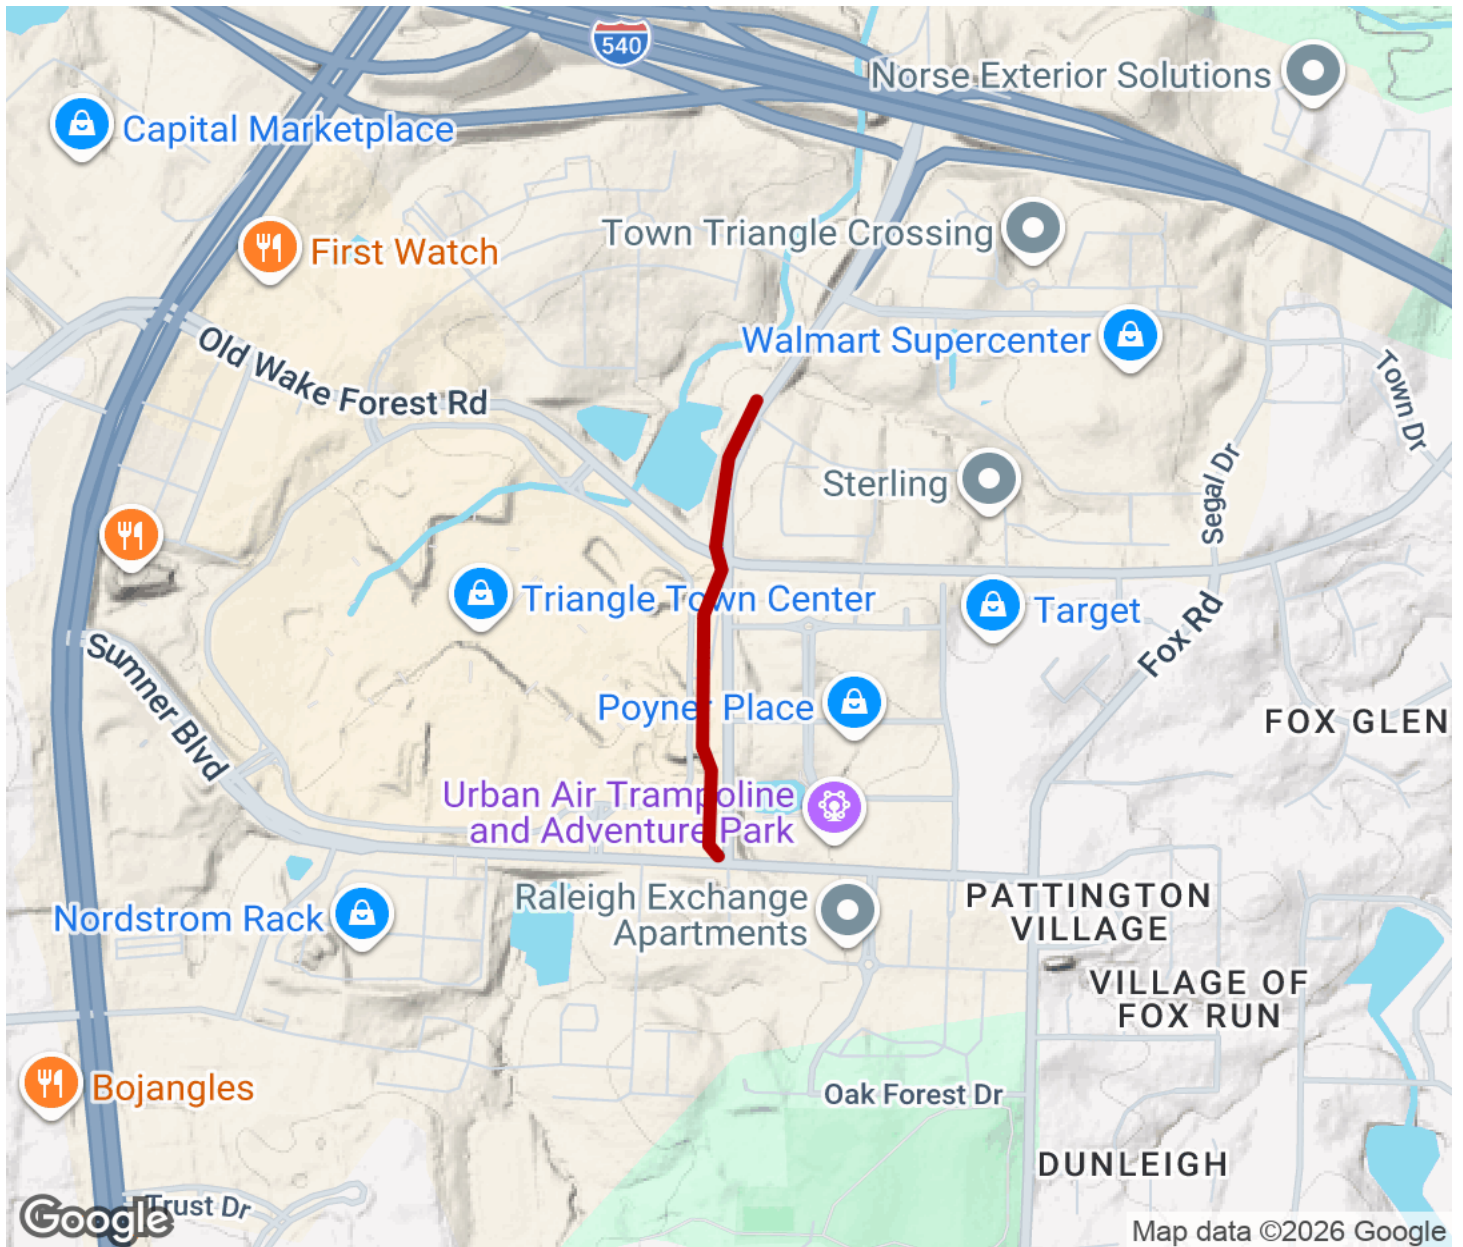

Spring Forest Trail

North Carolina

Trailhead

Restroom

Parking

Water Fountain

Tunnel

TrailLink
by Rails-to-Trails Conservancy

TrailLink.com