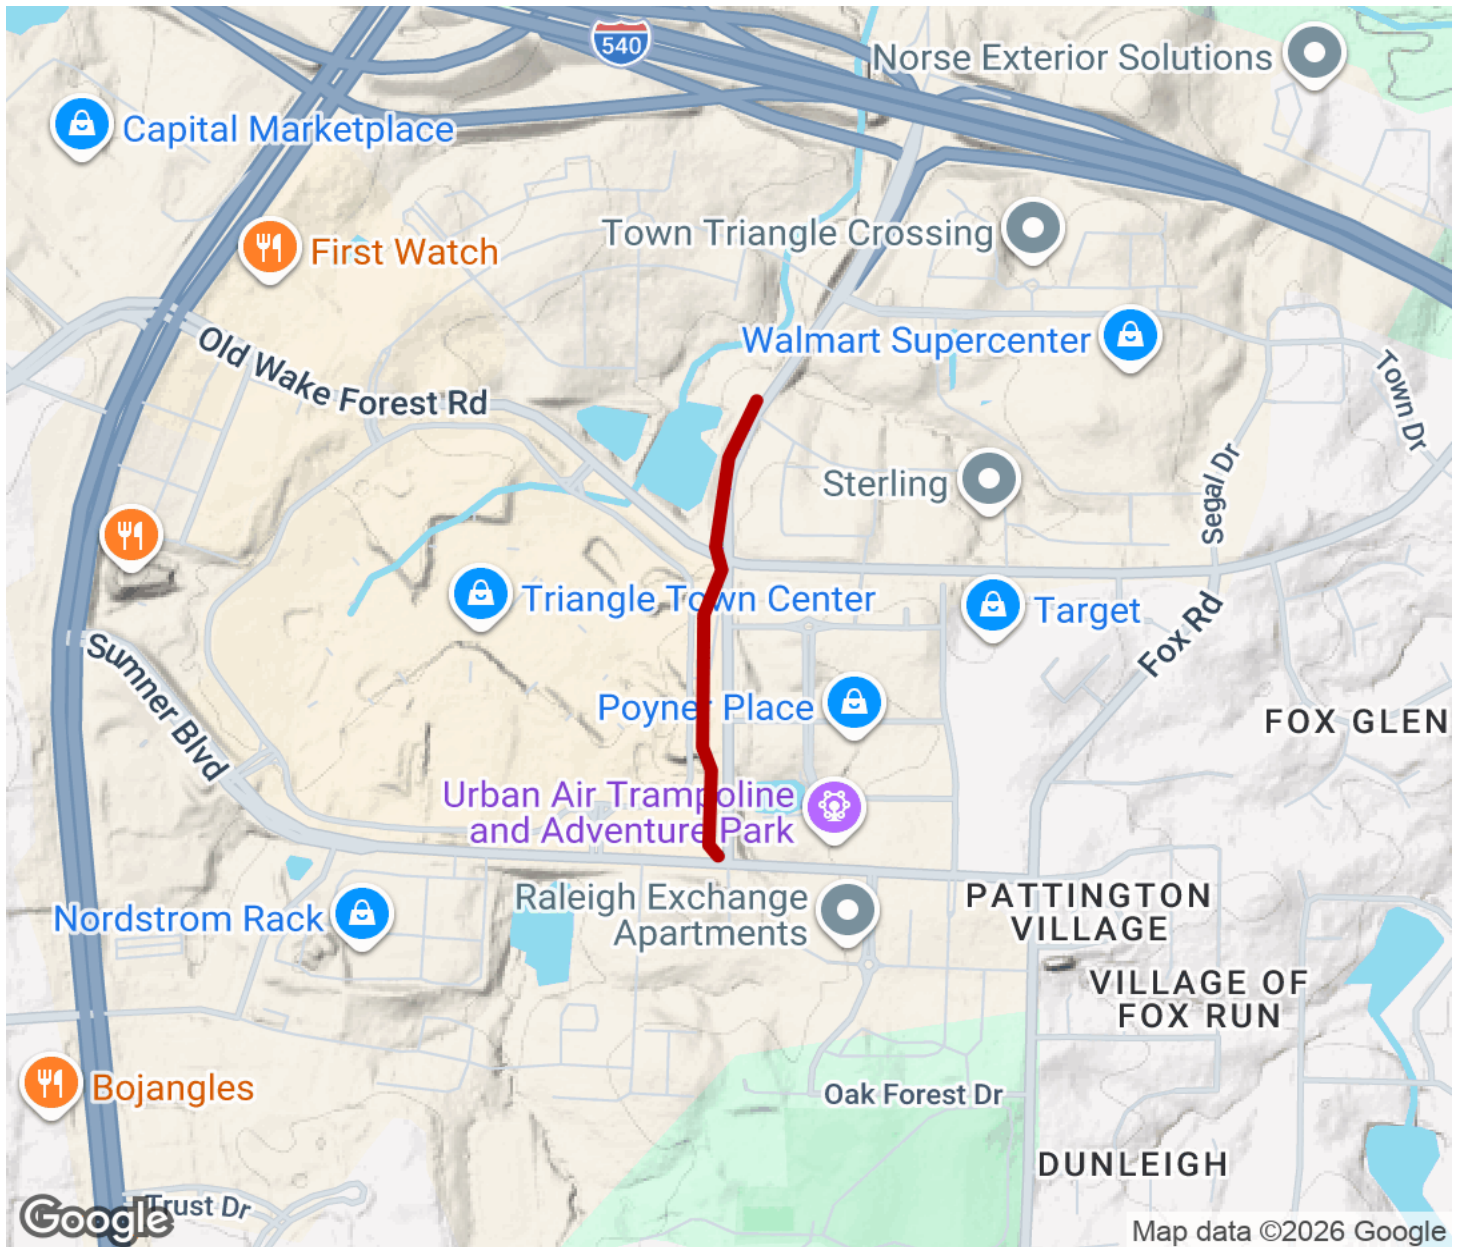

Spring Forest Trail

North Carolina

Trailhead

Restroom

Parking

Water Fountain

Tunnel

TrailLink
by Rails-to-Trails Conservancy

TrailLink.com