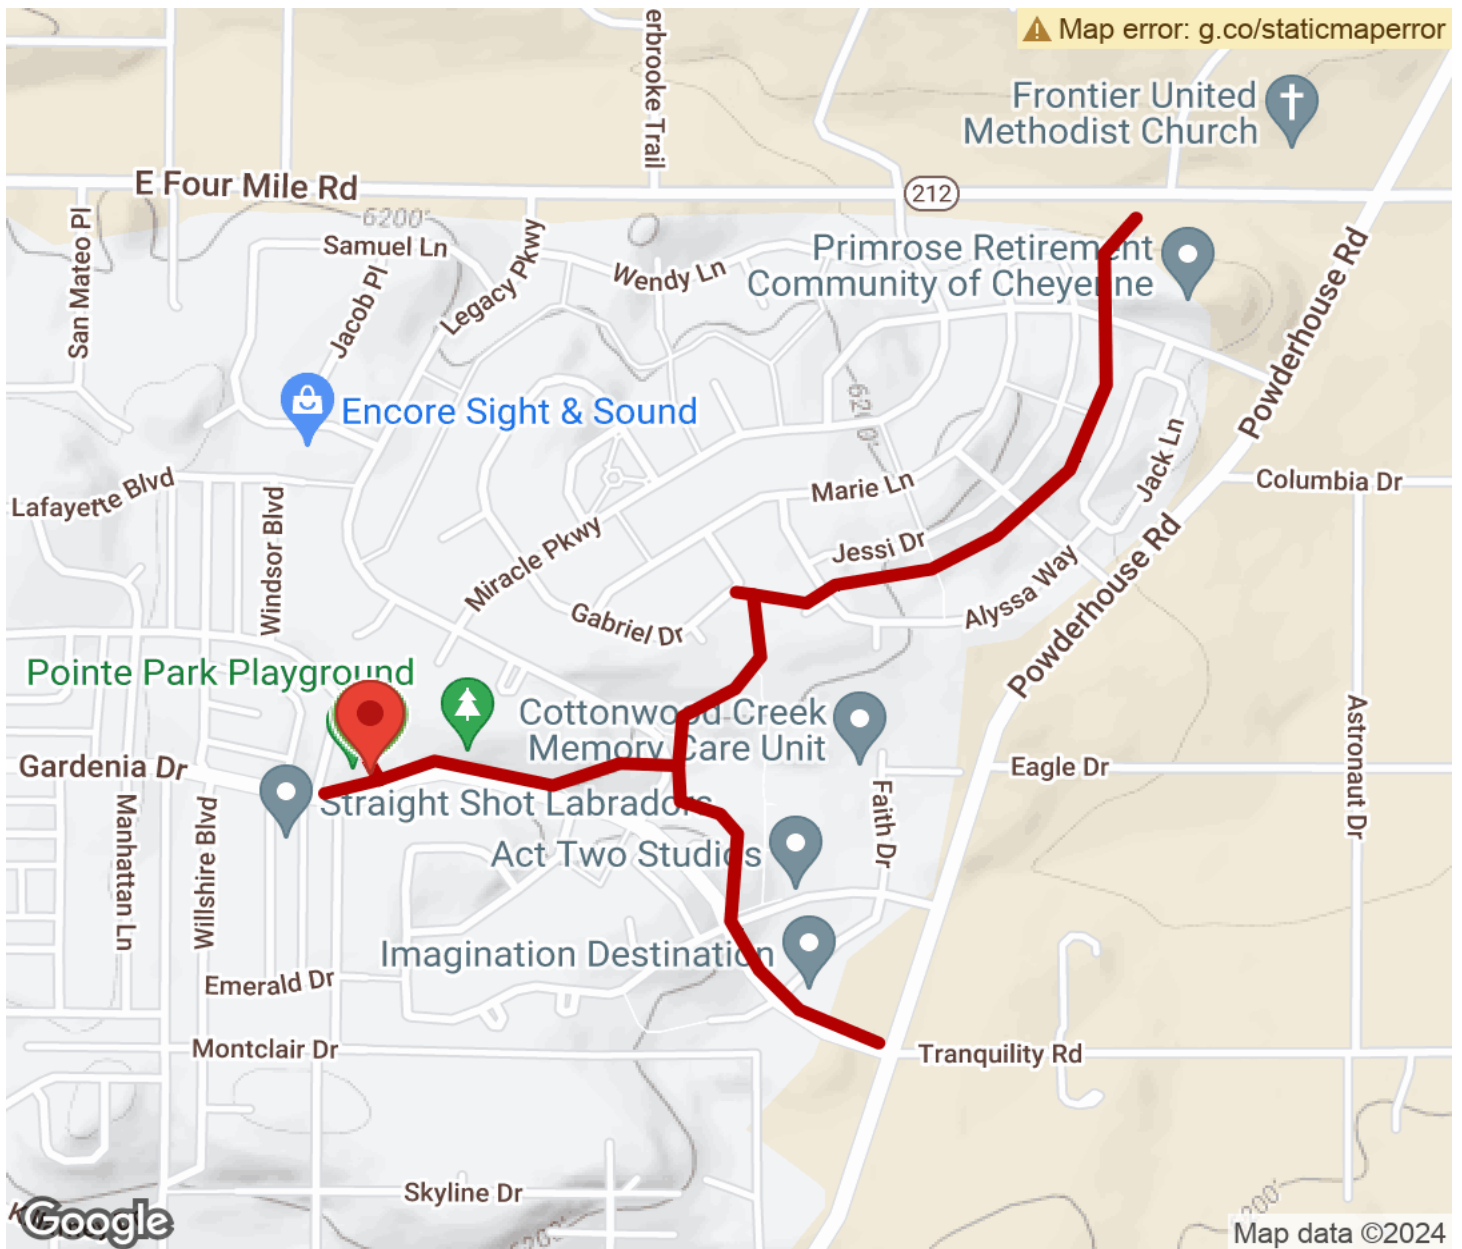

Pointe Greenway

Wyoming

Trailhead

Restroom

Parking

Water Fountain

Tunnel

TrailLink

by Rails-to-Trails Conservancy

[TrailLink.com](https://www.TrailLink.com)